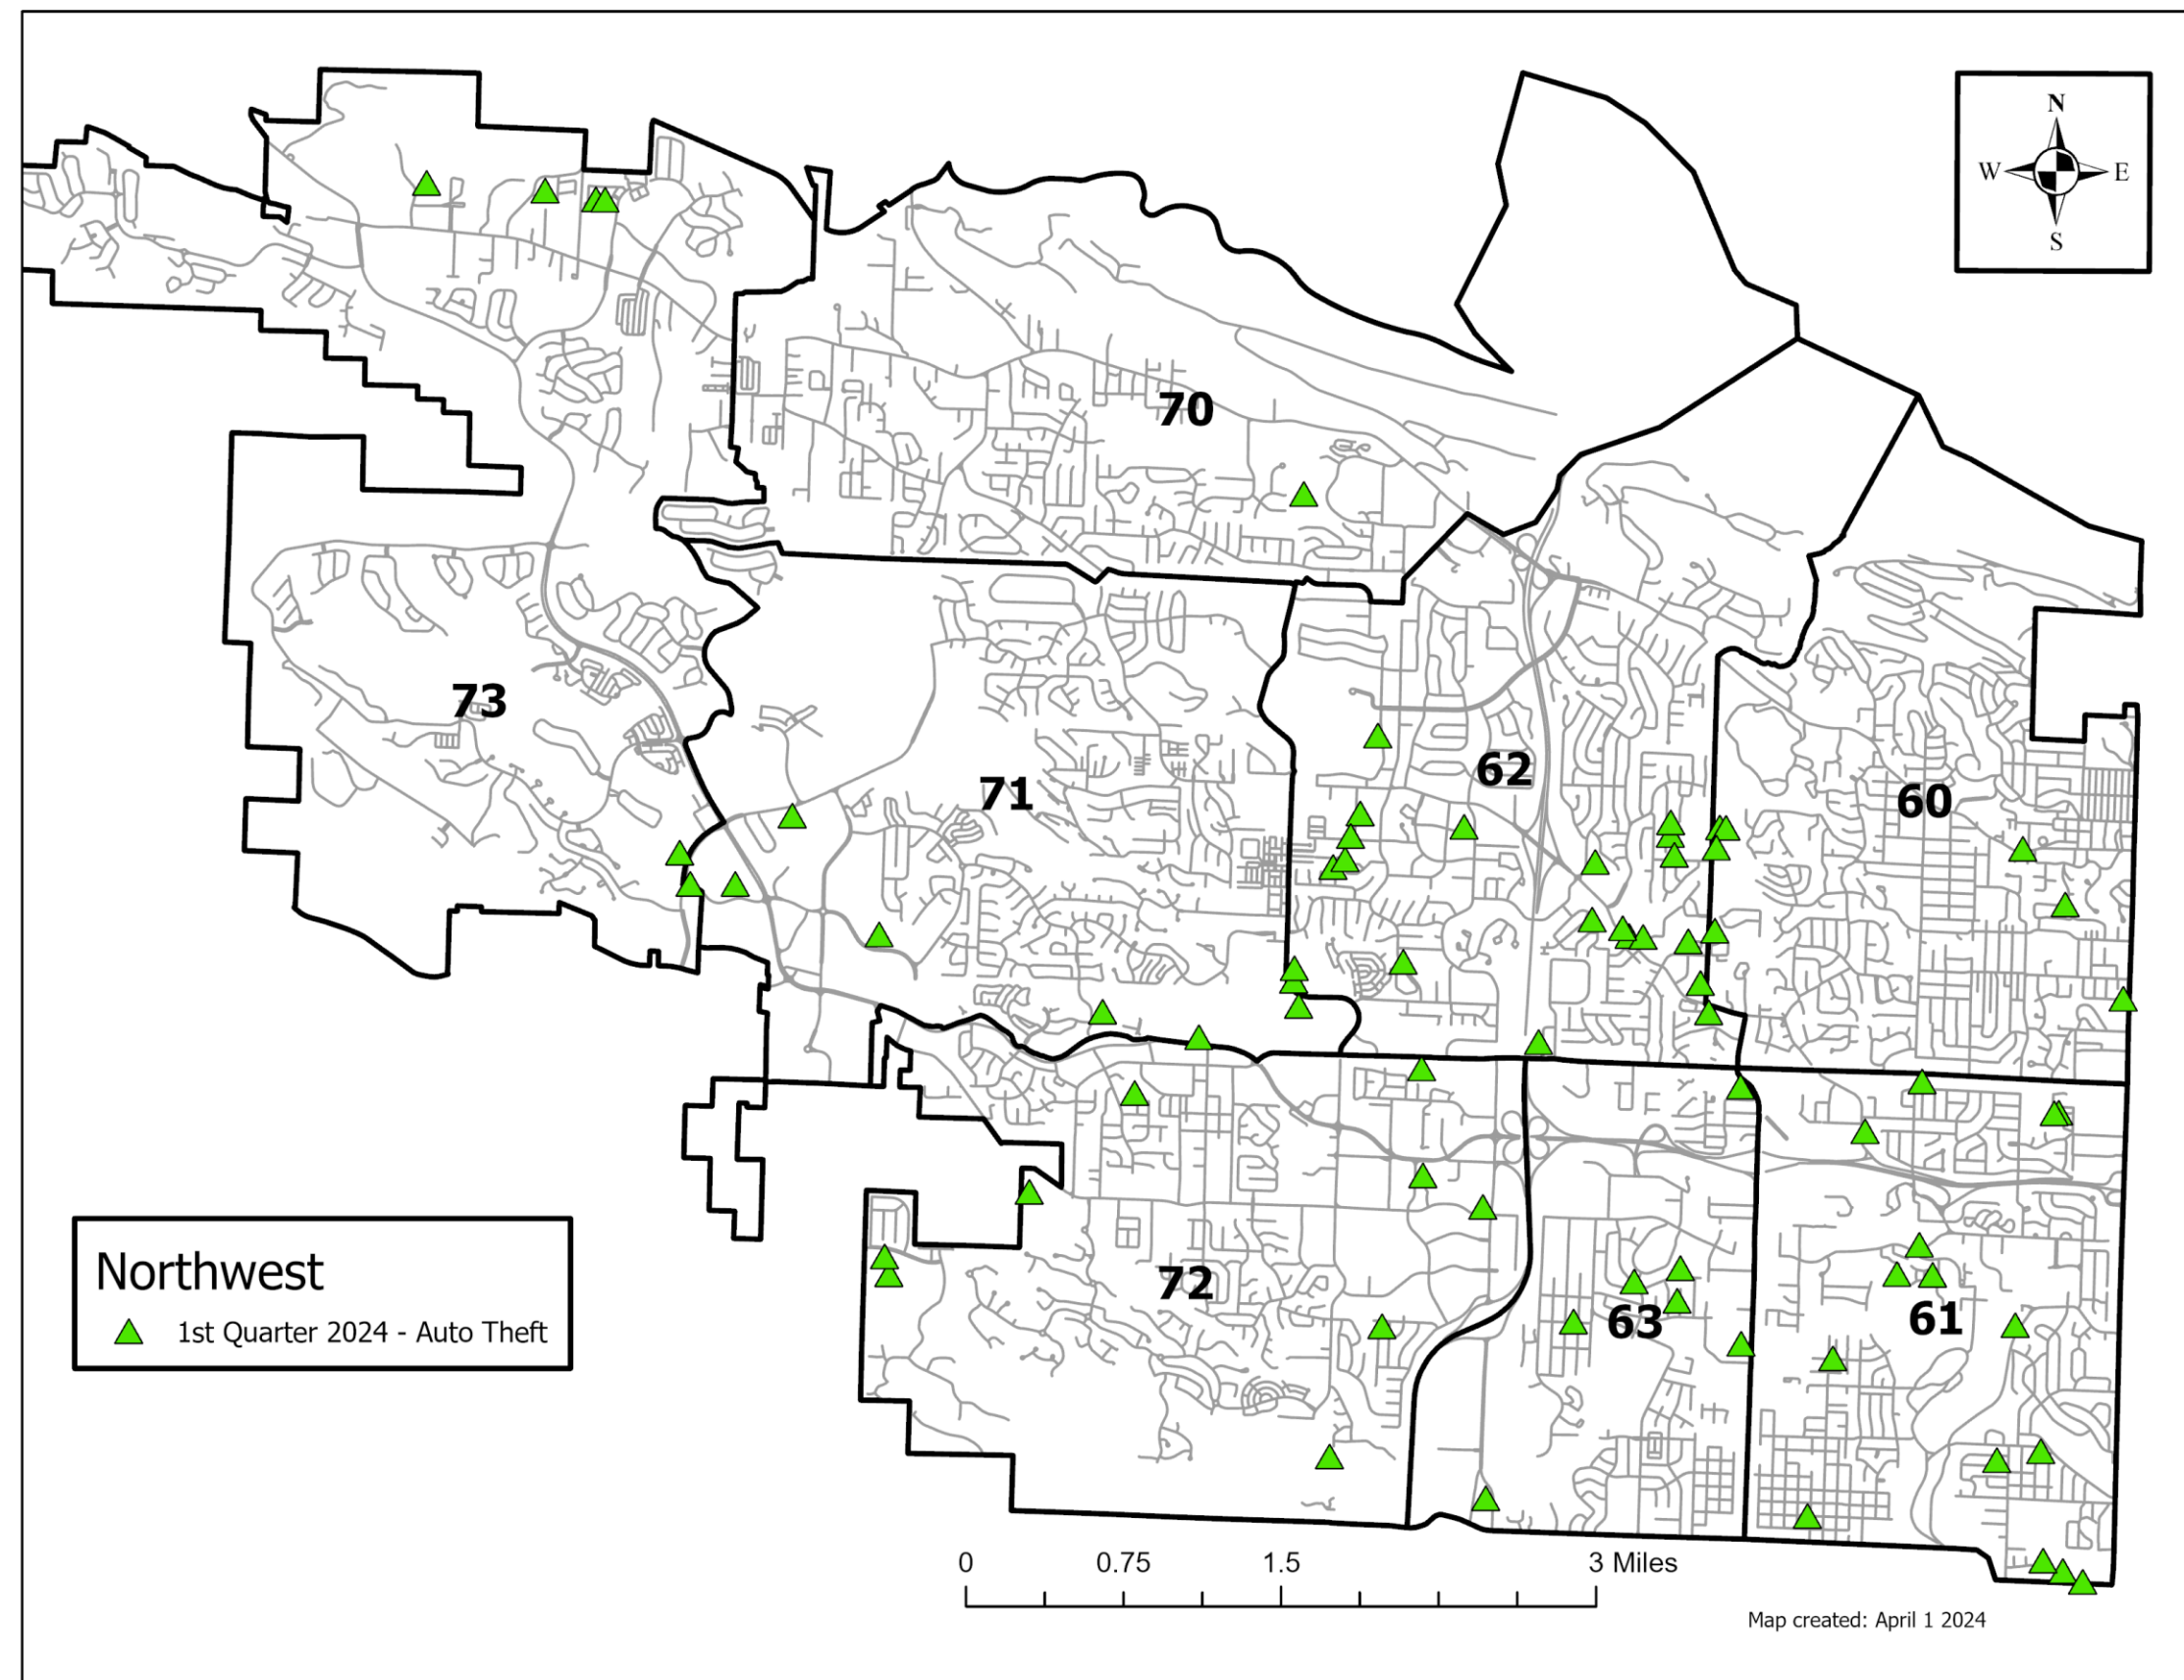

	Robbery	
	2023	2024
Jan	8	8
Feb	9	4
Mar	8	5
Total	25	17

CLR
#FORWARDTOGETHER

	Burglary	
	2023	2024
Jan	42	46
Feb	29	27
Mar	31	18
Total	102	91

Map created: April 1 2024

CLR

#FORWARDTOGETHER

	B & E (Auto)	
	2023	2024
Jan	93	68
Feb	56	52
Mar	83	60
Total	232	180

CLR

#FORWARDTOGETHER

	Auto Theft	
	2023	2024
Jan	27	34
Feb	26	29
Mar	31	32
Total	84	95

Map created: April 1 2024

CLR

#FORWARDTOGETHER

Officer Activity

1st Quarter 2024