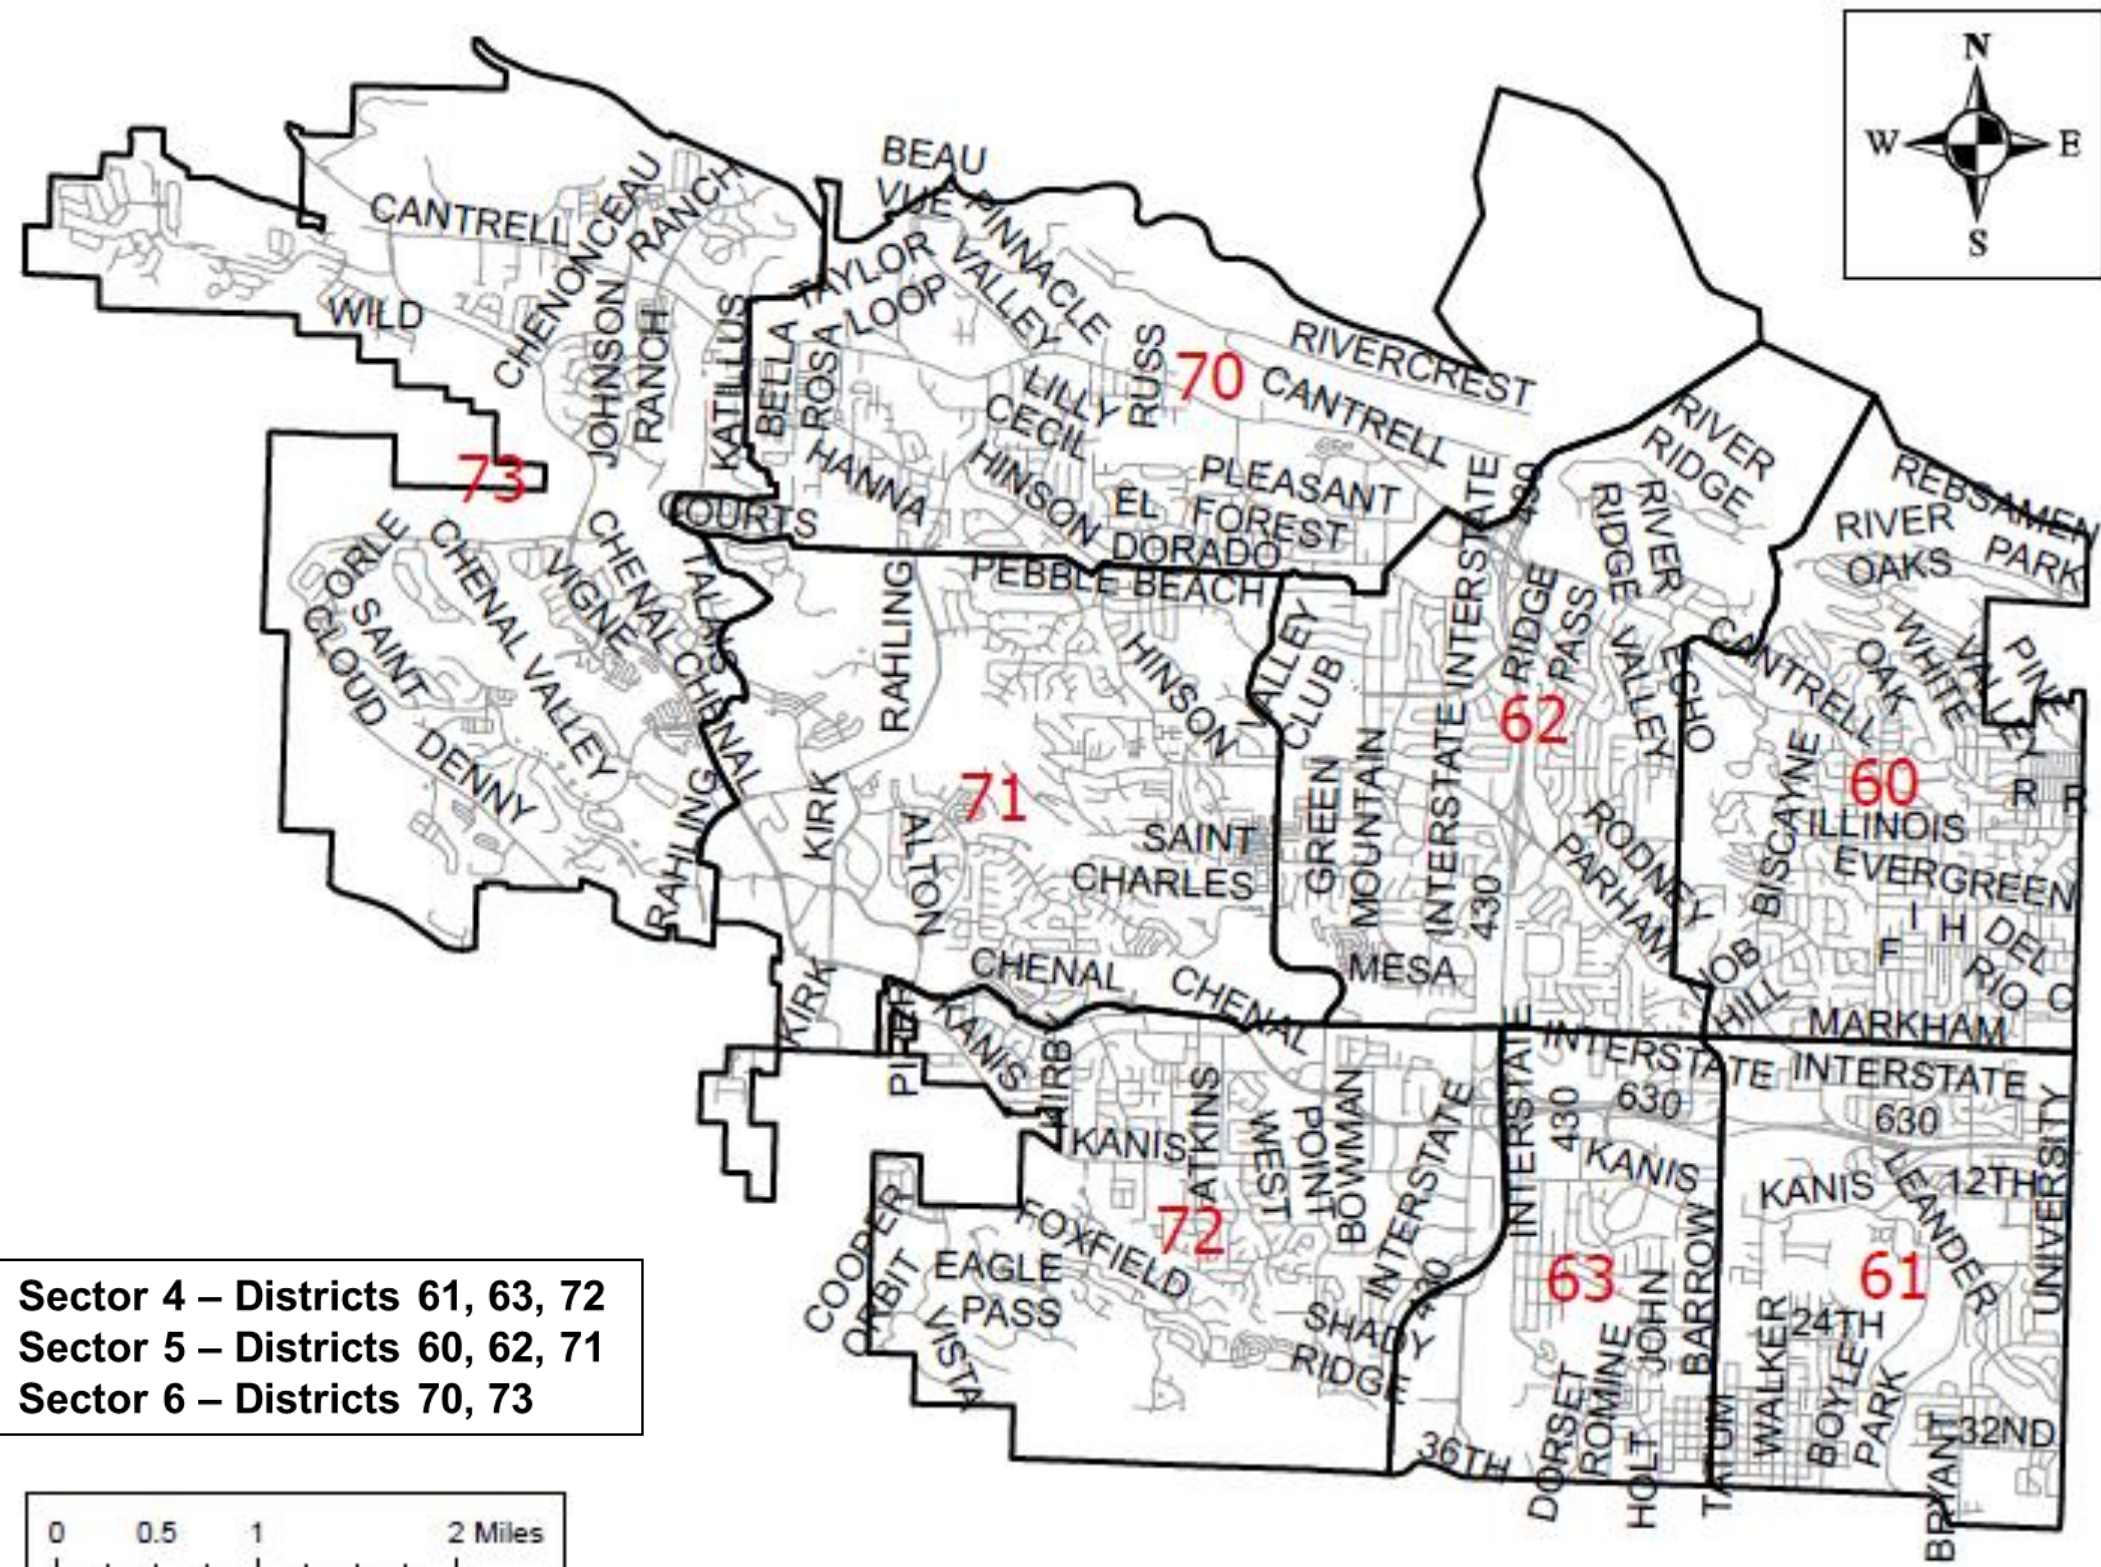

1 - CRO

**64 – Regular Patrol Officers
(12 of the 64 are PPO's)**

80 – Total Sworn

CLR

#FORWARDTOGETHER

Sector 4 – Districts 61, 63, 72
 Sector 5 – Districts 60, 62, 71
 Sector 6 – Districts 70, 73

CLR

#FORWARDTOGETHER