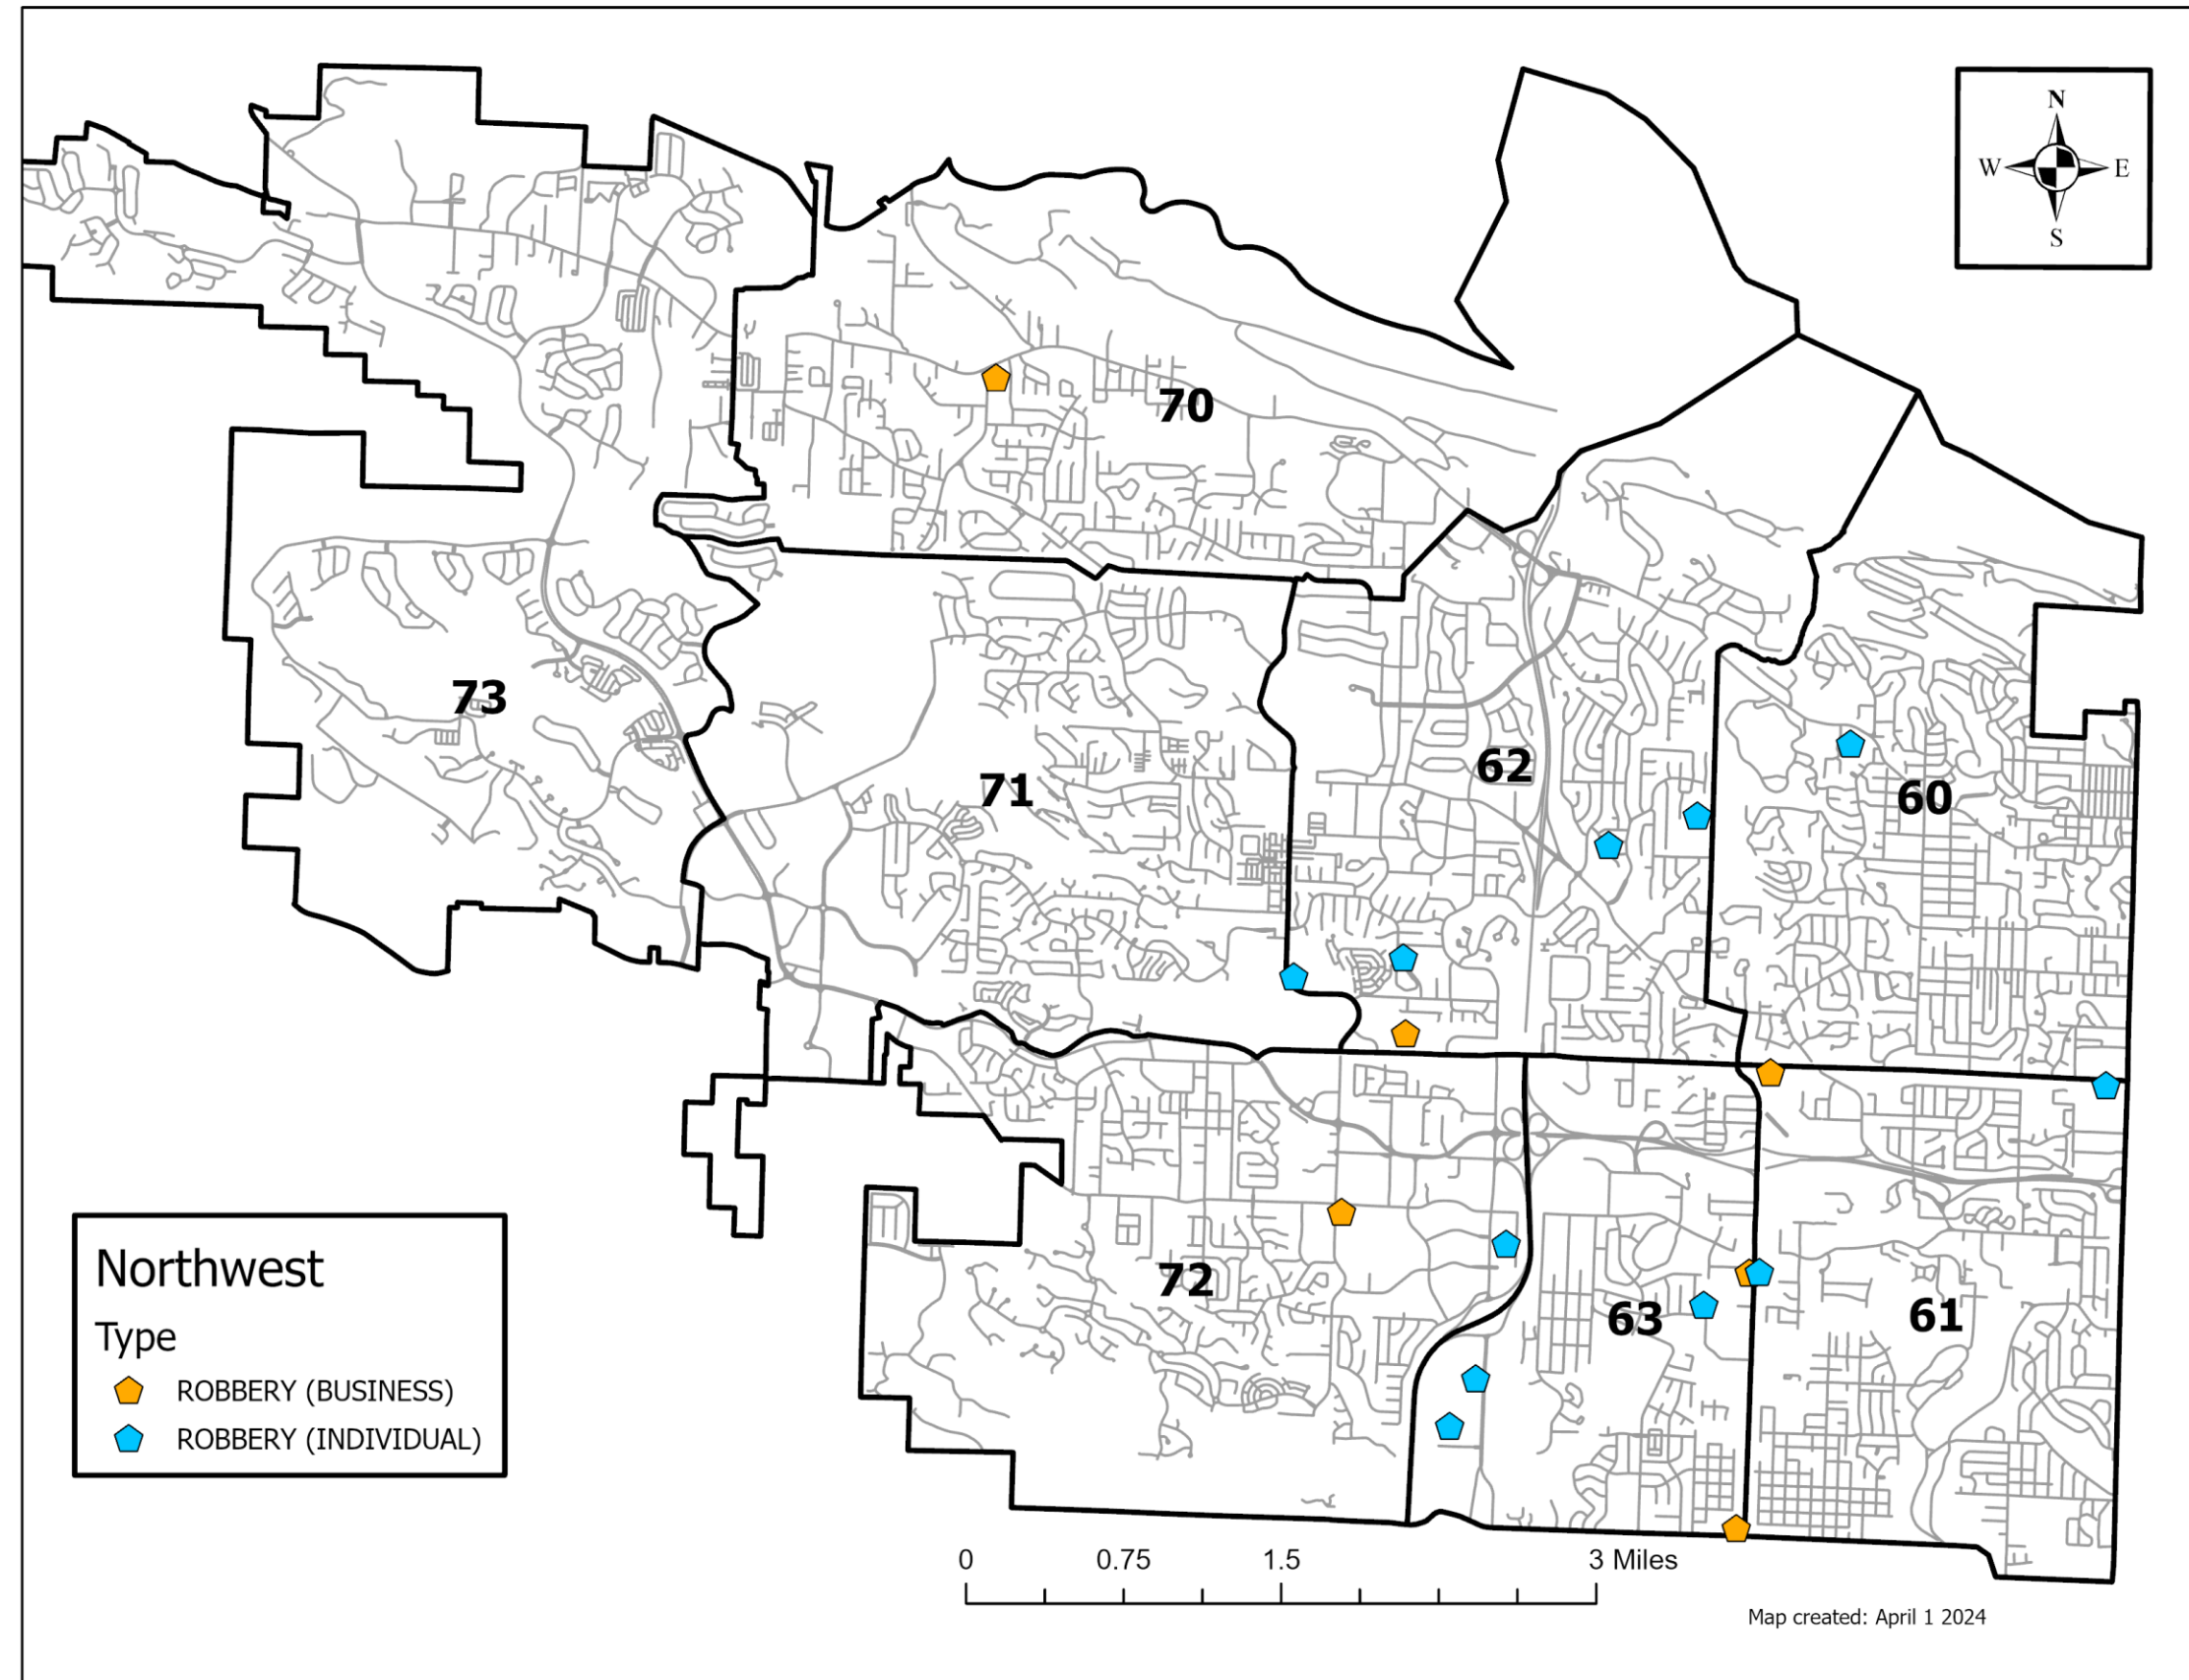

CLR

#FORWARDTOGETHER

Part I Offense Comparison Chart

2024 Roll Up

Part I Offense Comparison - Northwest

Jan 1 - Apr 15 2024 v 2023

PART I INCIDENT	NW		2024 v 2023	Last 5 Years		YTD 2024 - BY DISTRICT							
	2024	2023	% change	Avg.	% change	60	61	62	63	70	71	72	73
All Homicide Offenses	1	3	-67%	4	-76%	1	0	0	0	0	0	0	0
Forcible Rape	15	14	7%	15	0%	1	2	3	5	1	0	3	0
Robbery	21	27	-22%	26	-20%	1	6	5	5	1	0	3	0
Aggravated Assault	184	214	-14%	205	-10%	30	60	36	32	5	10	10	1
Violent Crime	221	258	-14%	251	-12%	33	68	44	42	7	10	16	1
				VC% by district		15%	31%	20%	19%	3%	5%	7%	0%
Burglary/B & E	177	165	7%	154	15%	24	33	56	17	9	15	17	6
Larceny/Theft	949	898	6%	938	1%	57	153	180	147	36	120	220	36
Motor Vehicle Theft	108	89	21%	90	20%	14	24	34	10	1	10	10	5
Property Crime	1234	1152	7%	1182	4%	95	210	270	174	46	145	247	47
				PC% by district		8%	17%	22%	14%	4%	12%	20%	4%
TOTAL	1455	1410	3%	1433	2%	128	278	314	216	53	155	263	48
				TC% by district		9%	19%	22%	15%	4%	11%	18%	3%

CLR

#FORWARDTOGETHER

	Homicide	
	2023	2024
Jan	2	0
Feb	0	0
Mar	0	1
Total	2	1

CLR

#FORWARDTOGETHER

	Non-Domestic Agg Assault	
	2023	2024
Jan	46	25
Feb	31	33
Mar	43	40
Total	120	98

CLR

#FORWARDTOGETHER

	Robbery	
	2023	2024
Jan	8	8
Feb	9	4
Mar	8	5
Total	25	17

CLR
#FORWARDTOGETHER

	Burglary	
	2023	2024
Jan	42	46
Feb	29	27
Mar	31	18
Total	102	91

Map created: April 1 2024

CLR

#FORWARDTOGETHER

	B & E (Auto)	
	2023	2024
Jan	93	68
Feb	56	52
Mar	83	60
Total	232	180

CLR

#FORWARDTOGETHER

	Auto Theft	
	2023	2024
Jan	27	34
Feb	26	29
Mar	31	32
Total	84	95

Map created: April 1 2024

CLR

#FORWARDTOGETHER

Officer Activity

1st Quarter 2024