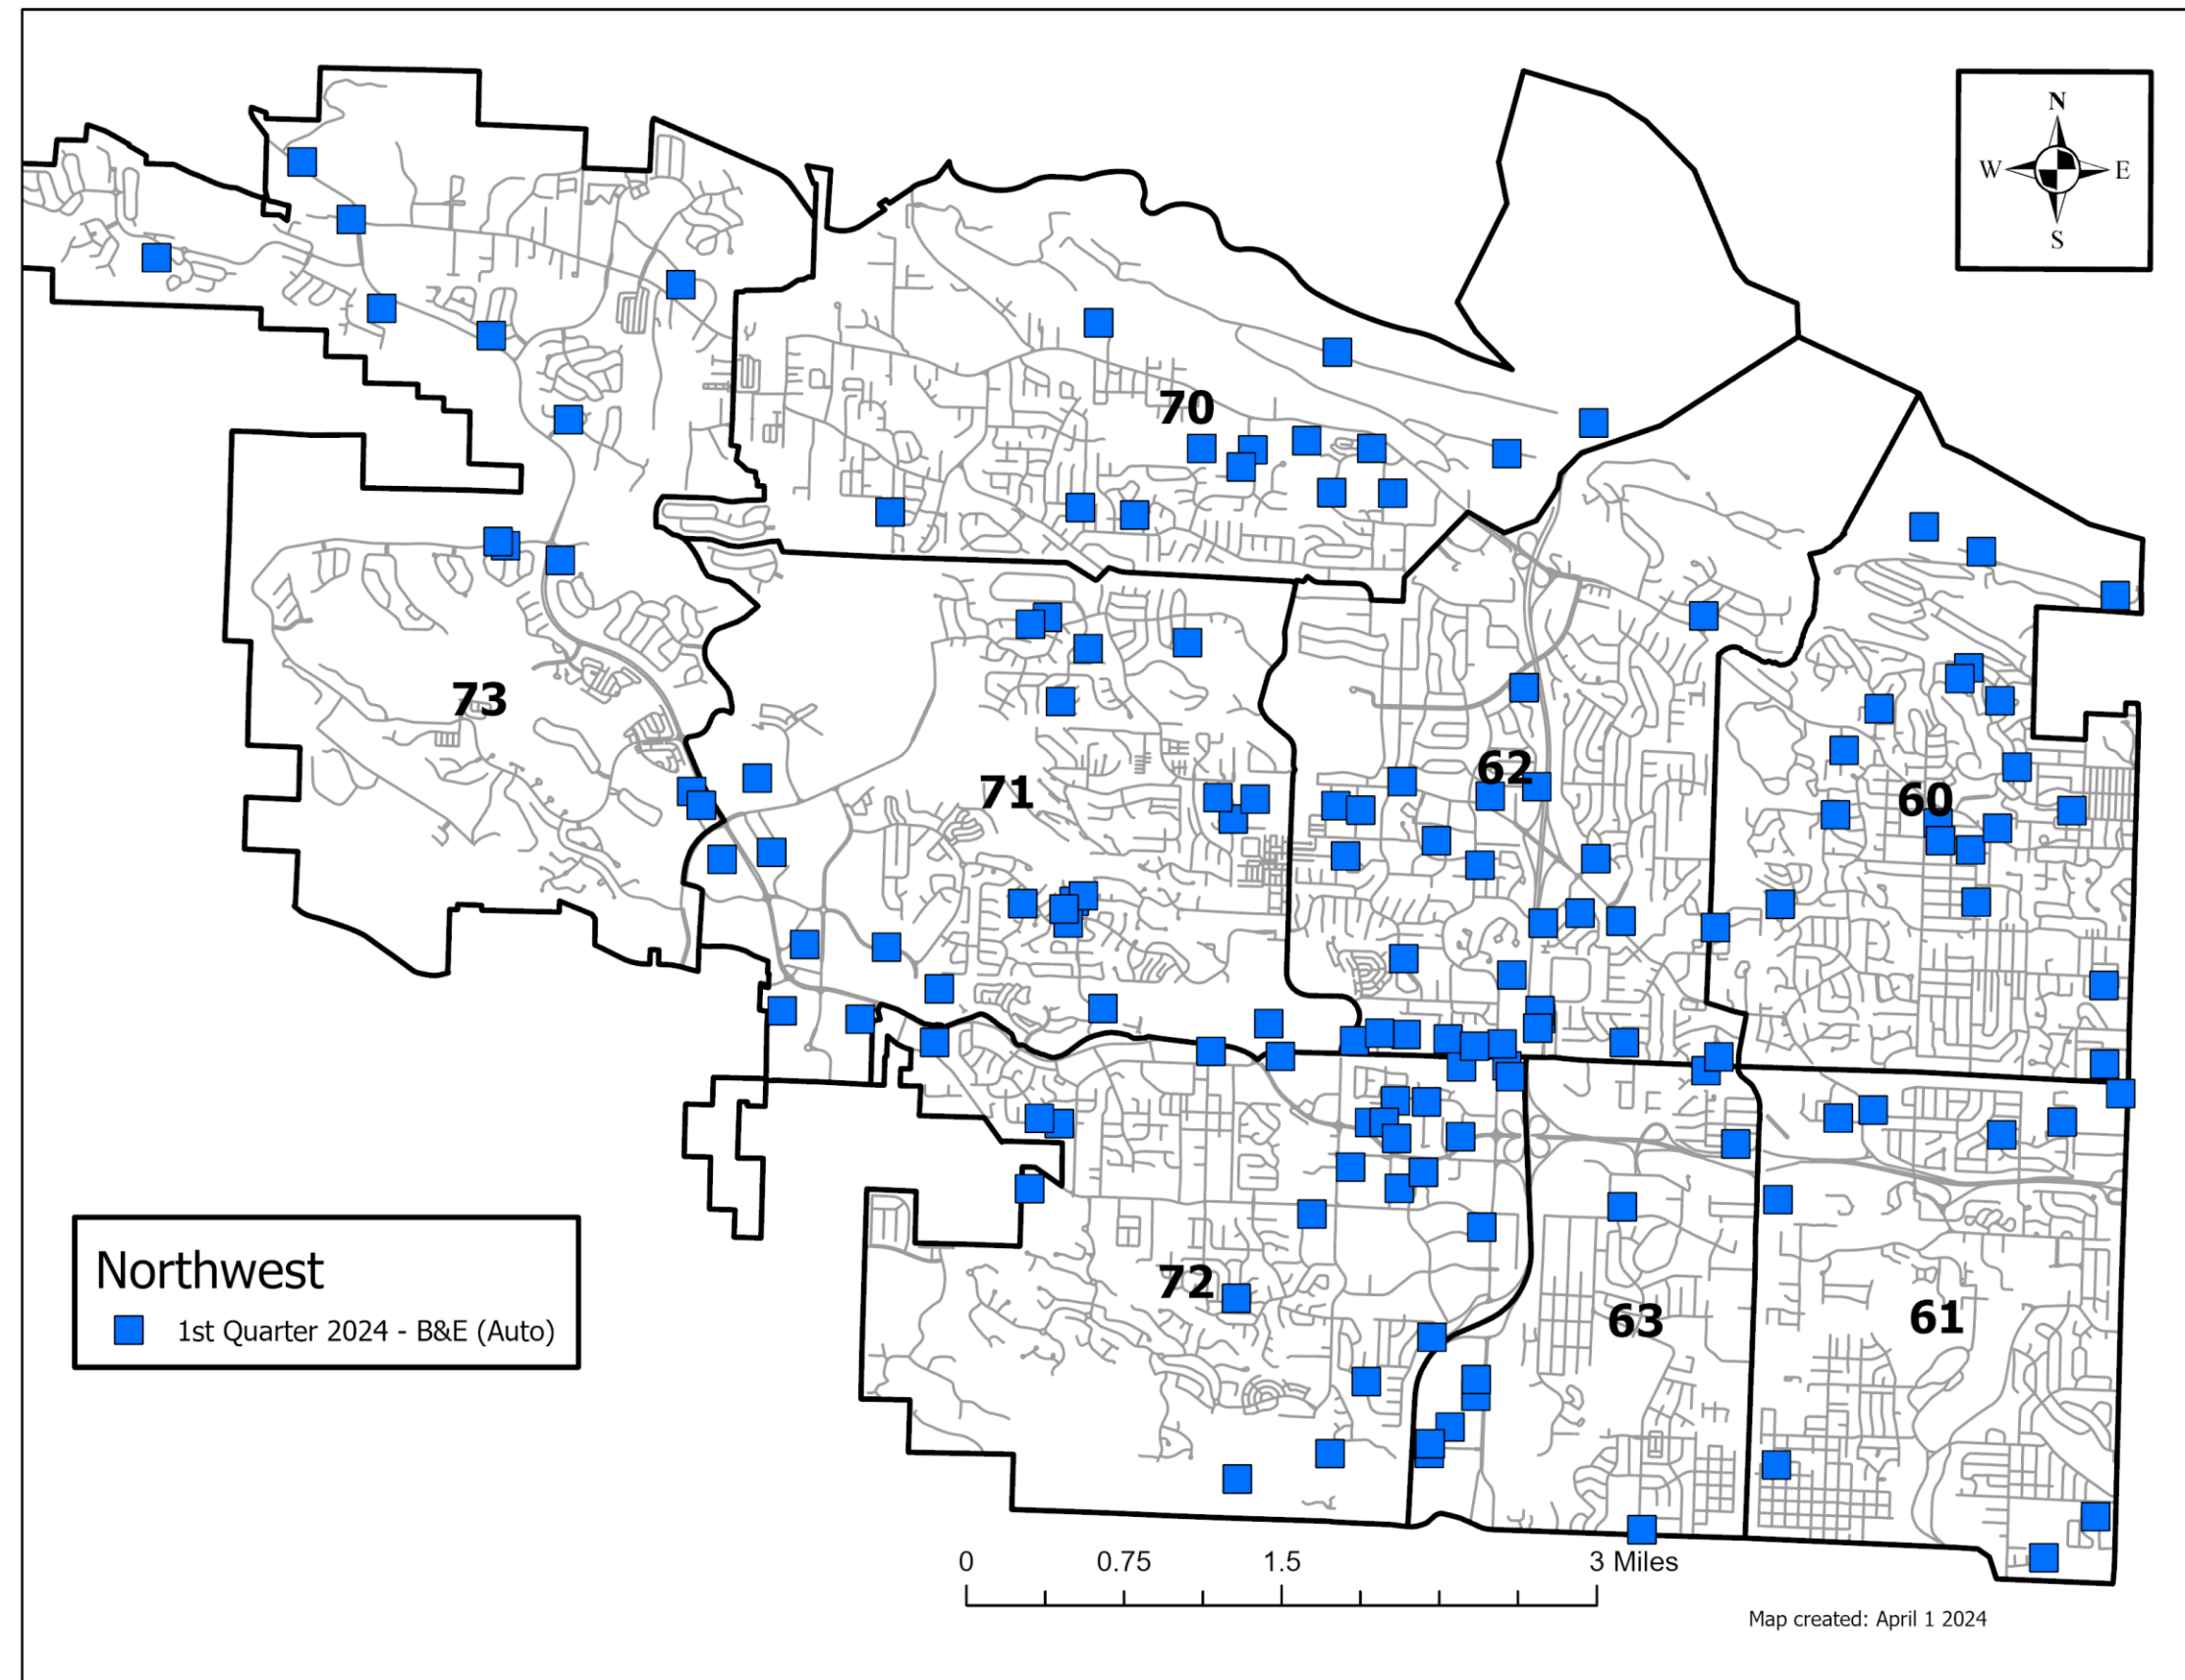

CLR

#FORWARDTOGETHER

	Homicide	
	2023	2024
Jan	2	0
Feb	0	0
Mar	0	1
Total	2	1

CLR

#FORWARDTOGETHER

	Non-Domestic Agg Assault	
	2023	2024
Jan	46	25
Feb	31	33
Mar	43	40
Total	120	98

CLR

#FORWARDTOGETHER

	Robbery	
	2023	2024
Jan	8	8
Feb	9	4
Mar	8	5
Total	25	17

CLR
#FORWARDTOGETHER

	Burglary	
	2023	2024
Jan	42	46
Feb	29	27
Mar	31	18
Total	102	91

Map created: April 1 2024

CLR

#FORWARDTOGETHER

	B & E (Auto)	
	2023	2024
Jan	93	68
Feb	56	52
Mar	83	60
Total	232	180

CLR

#FORWARDTOGETHER

	Auto Theft	
	2023	2024
Jan	27	34
Feb	26	29
Mar	31	32
Total	84	95

Map created: April 1 2024

CLR

#FORWARDTOGETHER

Officer Activity

1st Quarter 2024