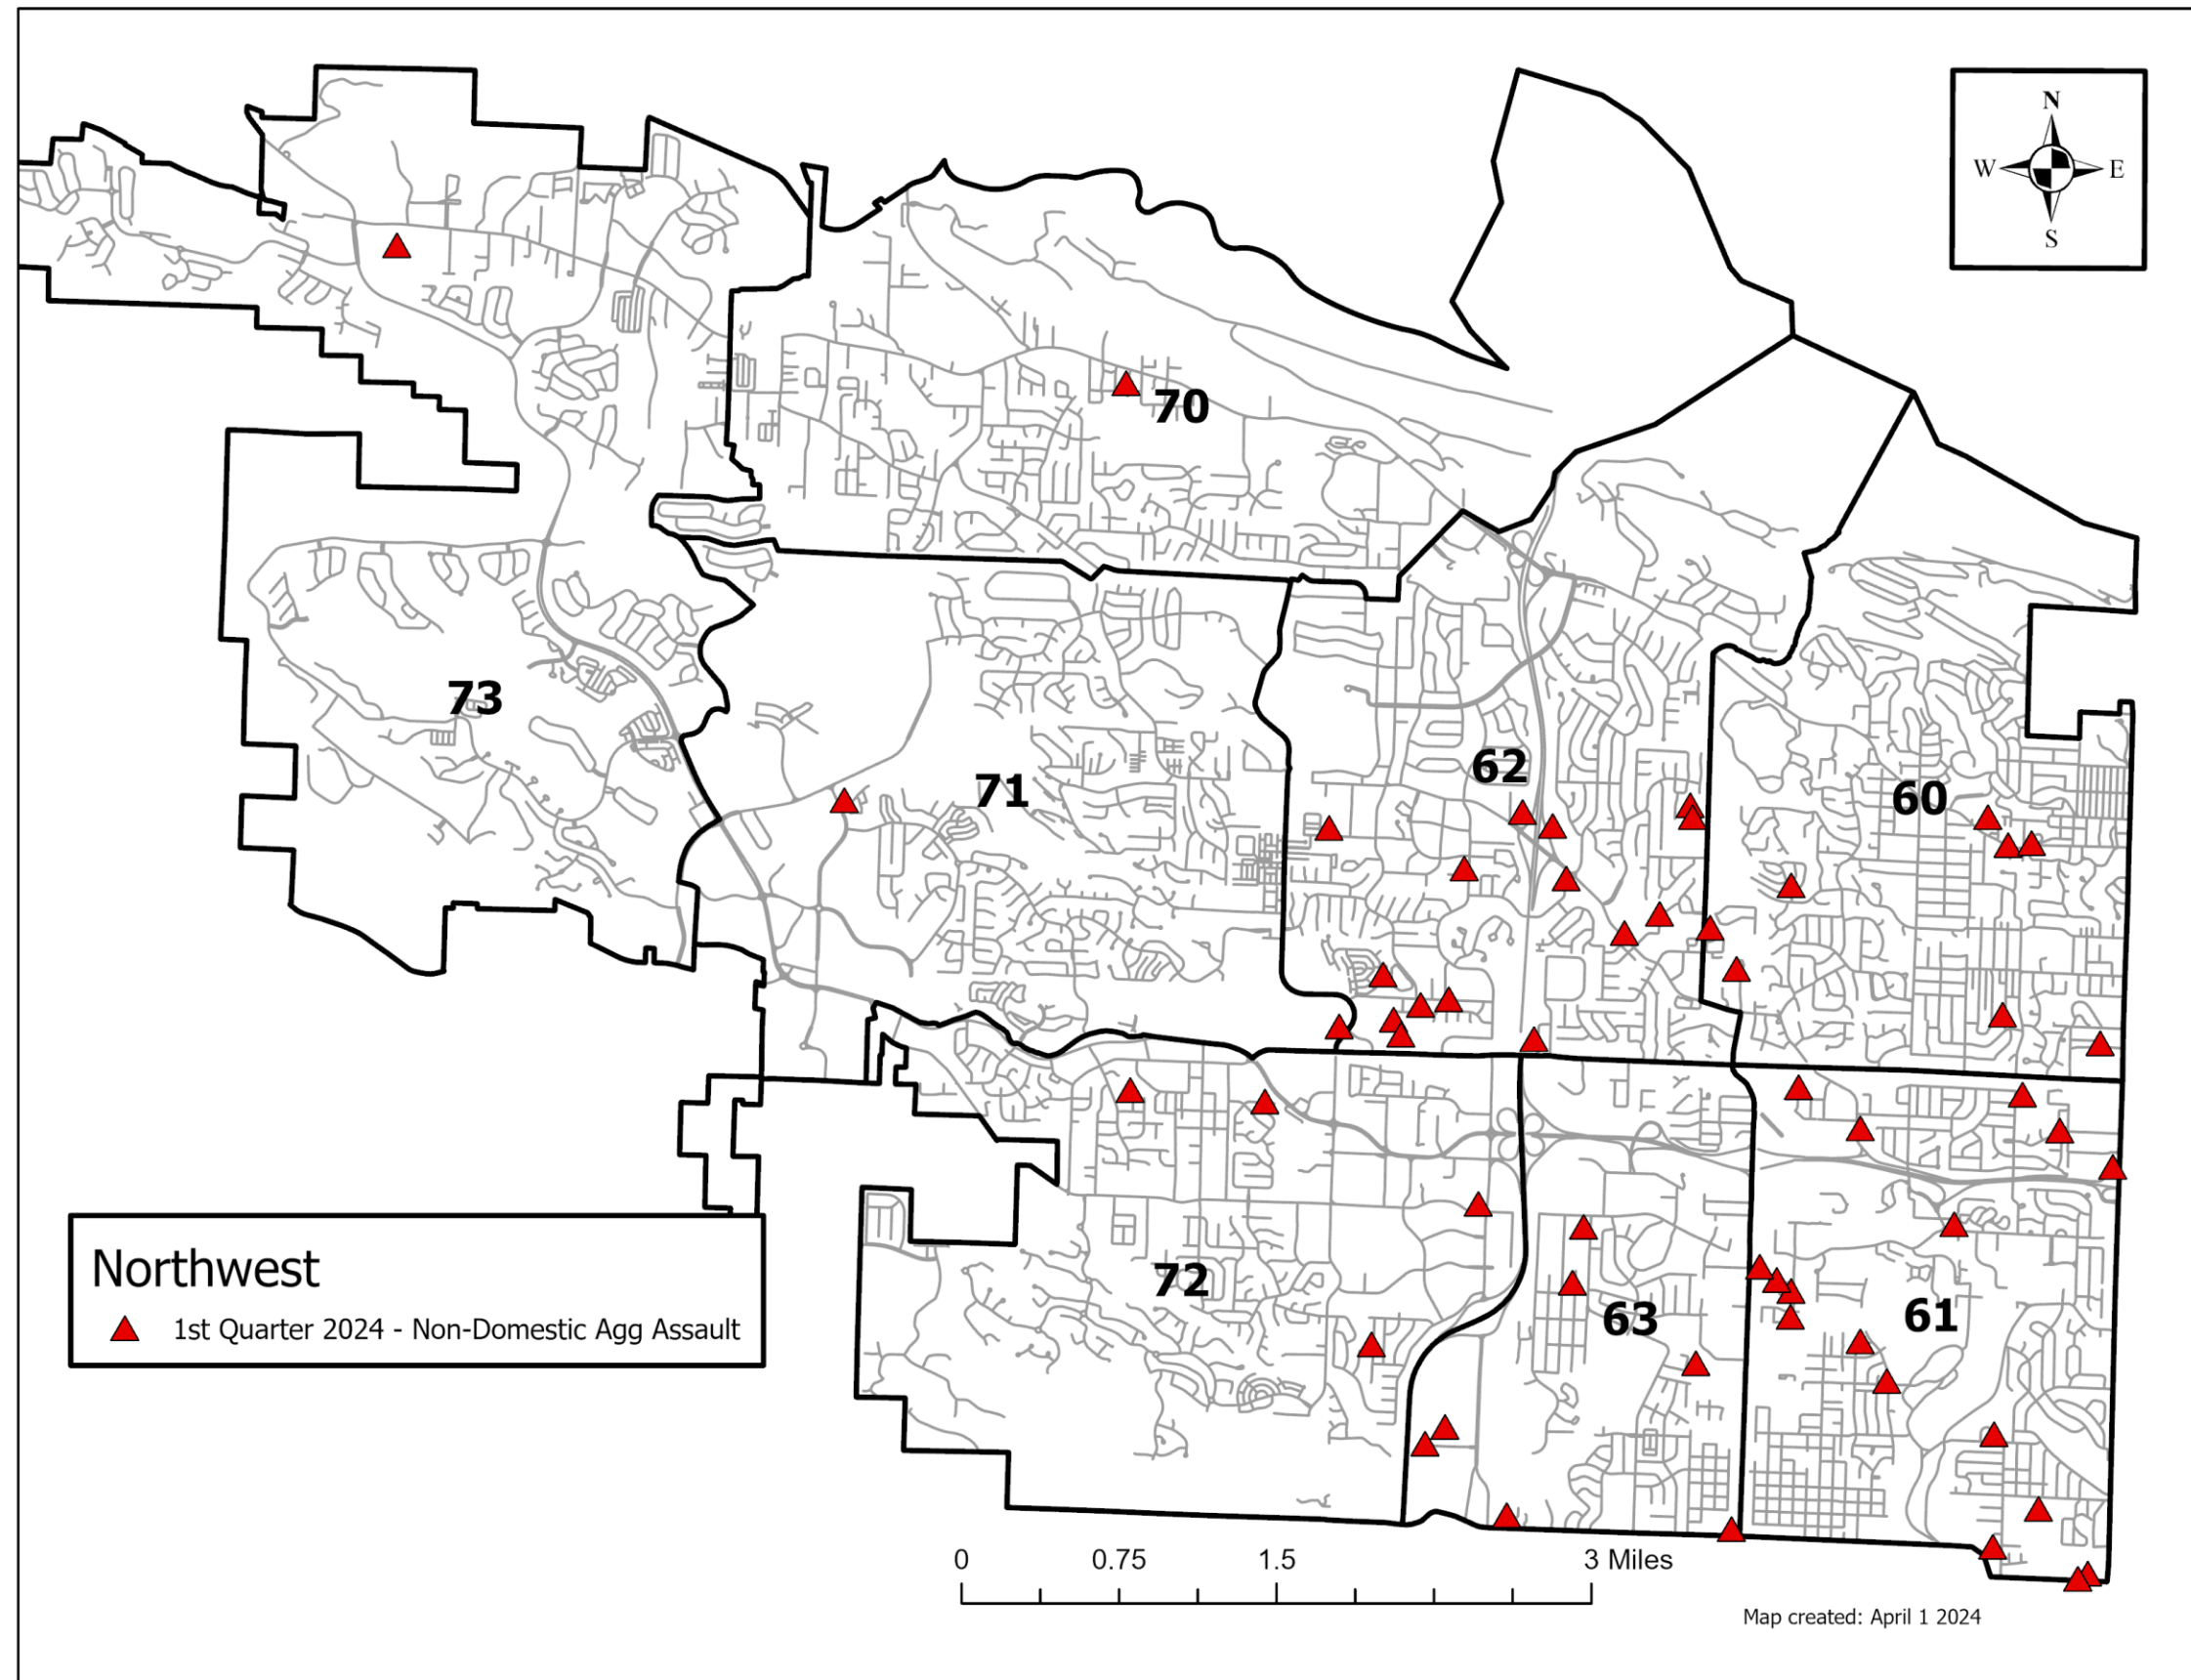

CLR

#FORWARDTOGETHER

Part I Offense Comparison Chart

2024 Roll Up

Part I Offense Comparison - Northwest

Jan 1 - Apr 15 2024 v 2023

PART I INCIDENT	NW		2024 v 2023	Last 5 Years		YTD 2024 - BY DISTRICT							
	2024	2023	% change	Avg.	% change	60	61	62	63	70	71	72	73
All Homicide Offenses	1	3	-67%	4	-76%	1	0	0	0	0	0	0	0
Forcible Rape	15	14	7%	15	0%	1	2	3	5	1	0	3	0
Robbery	21	27	-22%	26	-20%	1	6	5	5	1	0	3	0
Aggravated Assault	184	214	-14%	205	-10%	30	60	36	32	5	10	10	1
Violent Crime	221	258	-14%	251	-12%	33	68	44	42	7	10	16	1
				VC% by district		15%	31%	20%	19%	3%	5%	7%	0%
Burglary/B & E	177	165	7%	154	15%	24	33	56	17	9	15	17	6
Larceny/Theft	949	898	6%	938	1%	57	153	180	147	36	120	220	36
Motor Vehicle Theft	108	89	21%	90	20%	14	24	34	10	1	10	10	5
Property Crime	1234	1152	7%	1182	4%	95	210	270	174	46	145	247	47
				PC% by district		8%	17%	22%	14%	4%	12%	20%	4%
TOTAL	1455	1410	3%	1433	2%	128	278	314	216	53	155	263	48
				TC% by district		9%	19%	22%	15%	4%	11%	18%	3%

CLR

#FORWARDTOGETHER

	Homicide	
	2023	2024
Jan	2	0
Feb	0	0
Mar	0	1
Total	2	1

CLR

#FORWARDTOGETHER

	Non-Domestic Agg Assault	
	2023	2024
Jan	46	25
Feb	31	33
Mar	43	40
Total	120	98

CLR

#FORWARDTOGETHER

	Robbery	
	2023	2024
Jan	8	8
Feb	9	4
Mar	8	5
Total	25	17

CLR
#FORWARDTOGETHER

	Burglary	
	2023	2024
Jan	42	46
Feb	29	27
Mar	31	18
Total	102	91

Map created: April 1 2024

CLR

#FORWARDTOGETHER

	B & E (Auto)	
	2023	2024
Jan	93	68
Feb	56	52
Mar	83	60
Total	232	180

CLR

#FORWARDTOGETHER

	Auto Theft	
	2023	2024
Jan	27	34
Feb	26	29
Mar	31	32
Total	84	95

Map created: April 1 2024

CLR

#FORWARDTOGETHER

Officer Activity

1st Quarter 2024