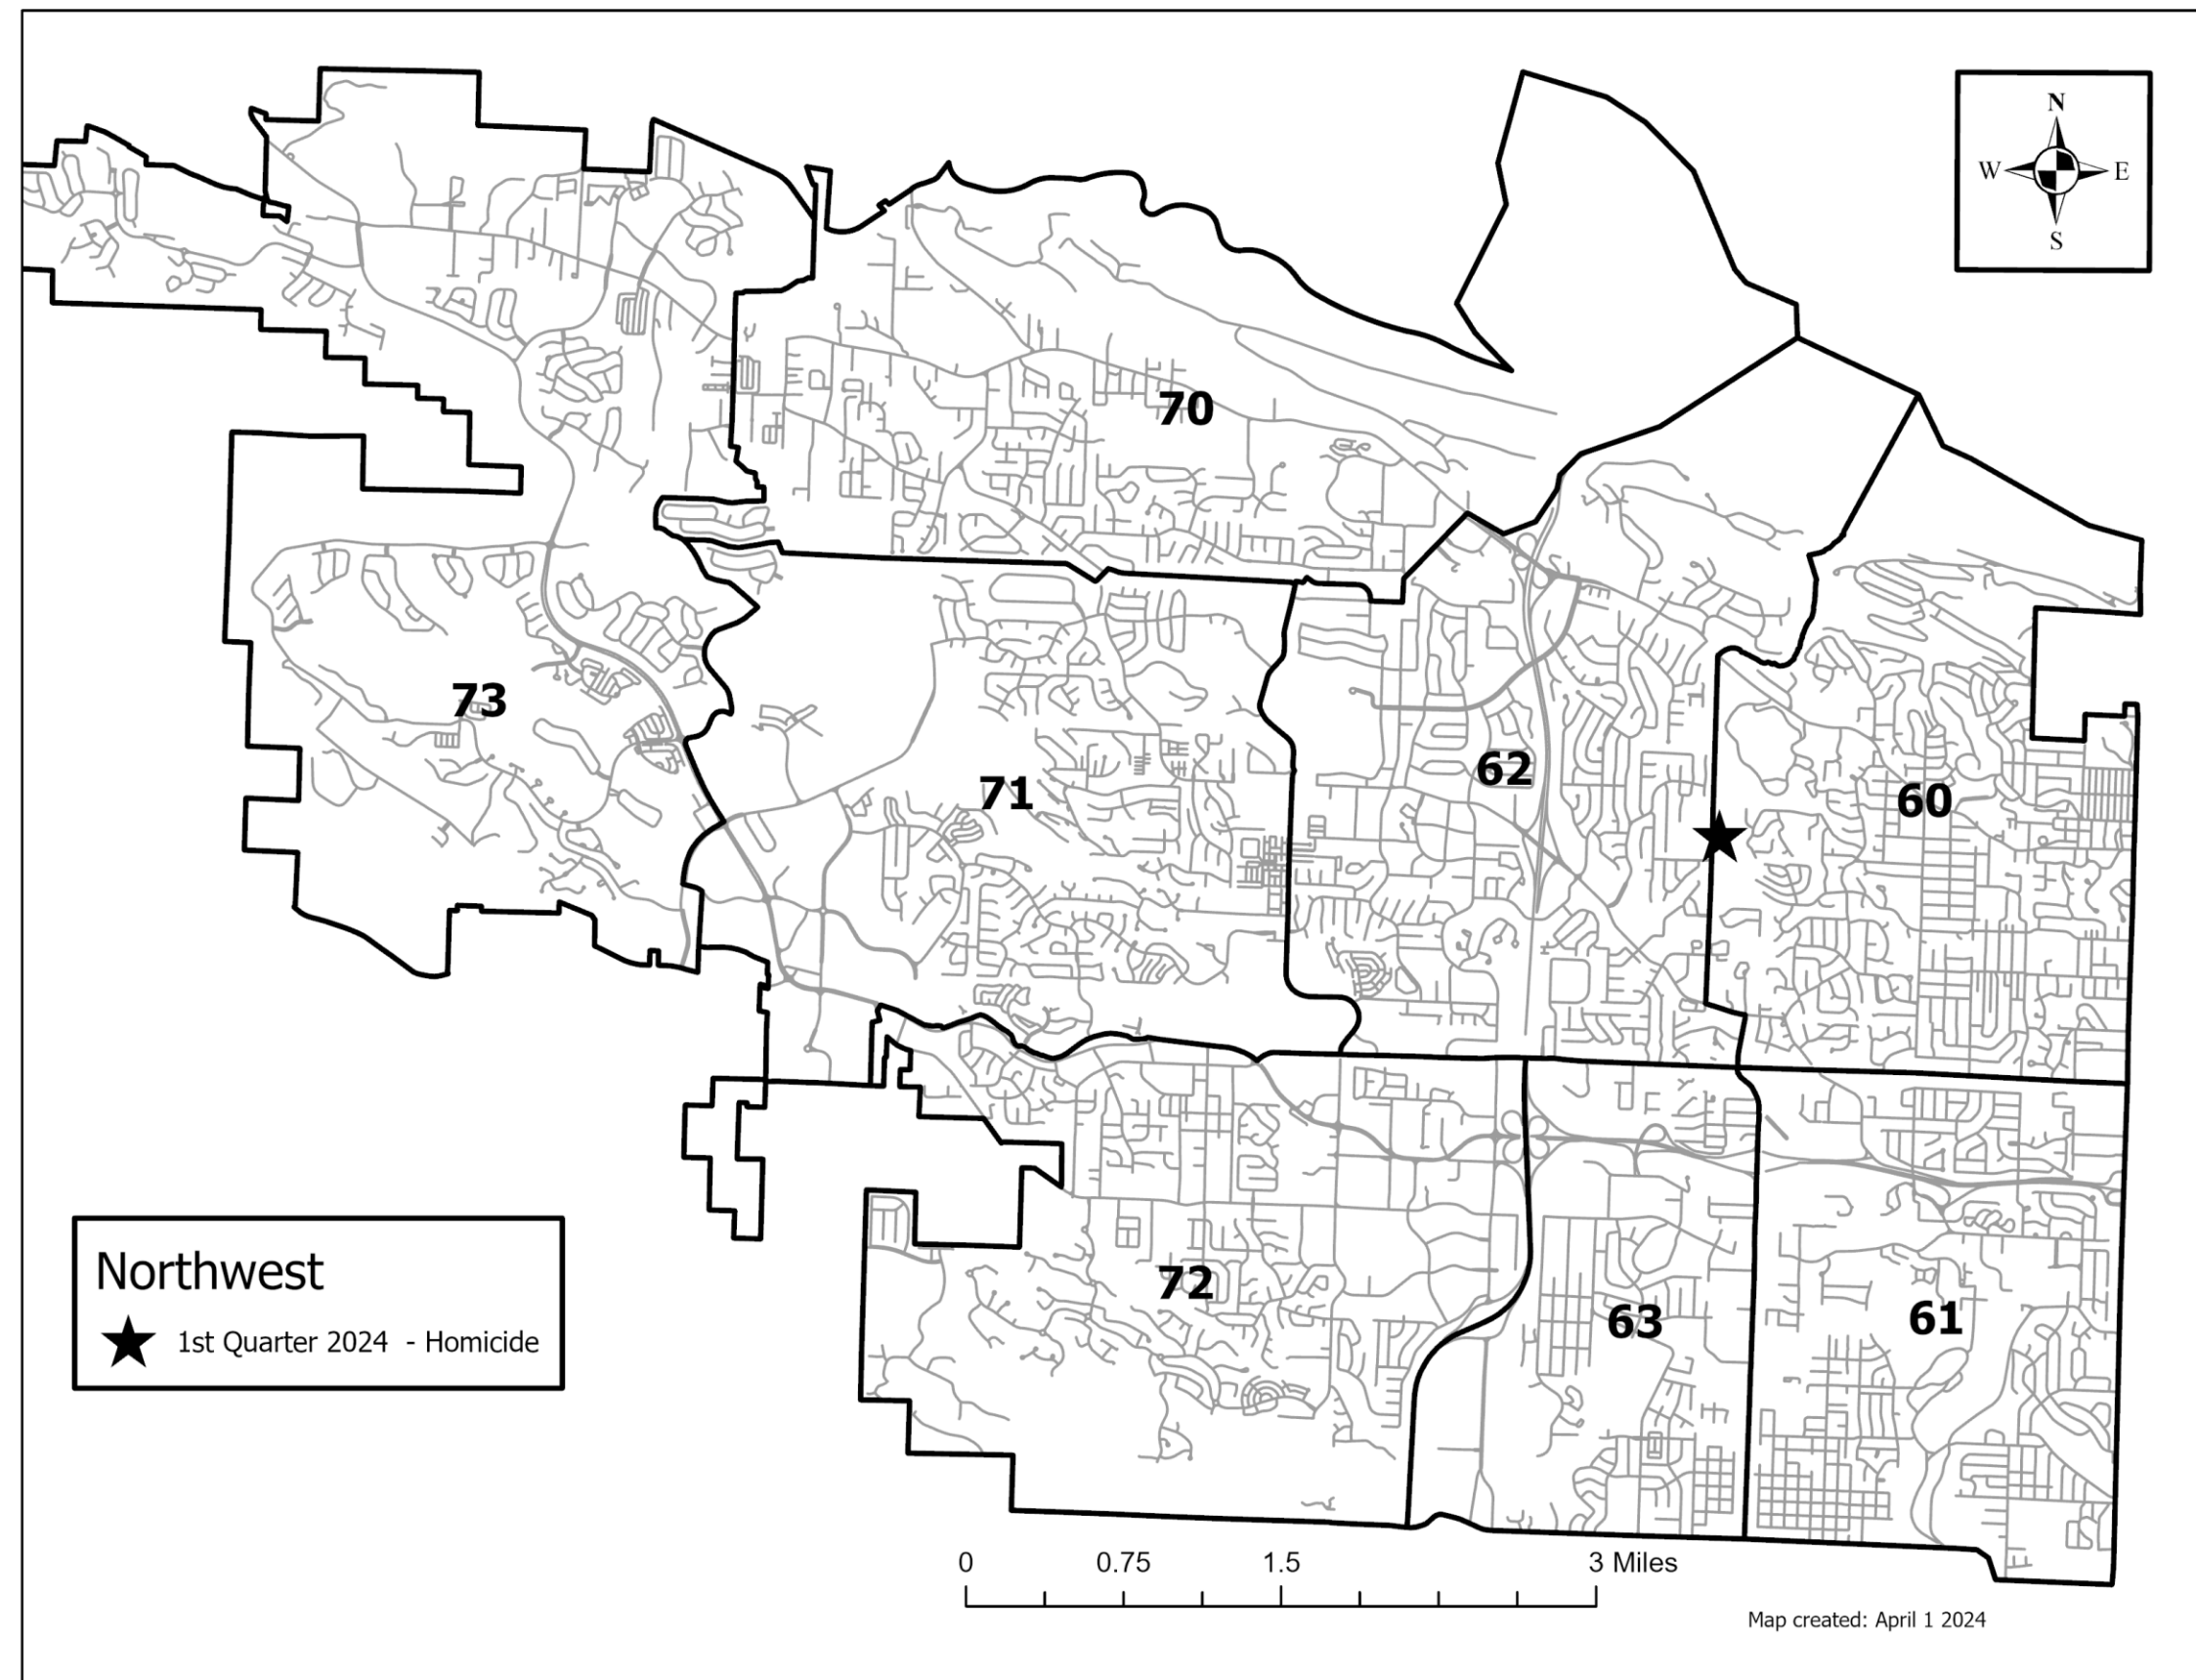

Homicide	
	2023	2024
Jan	2	0
Feb	0	0
Mar	0	1
Total	2	1

CLR

#FORWARDTOGETHER