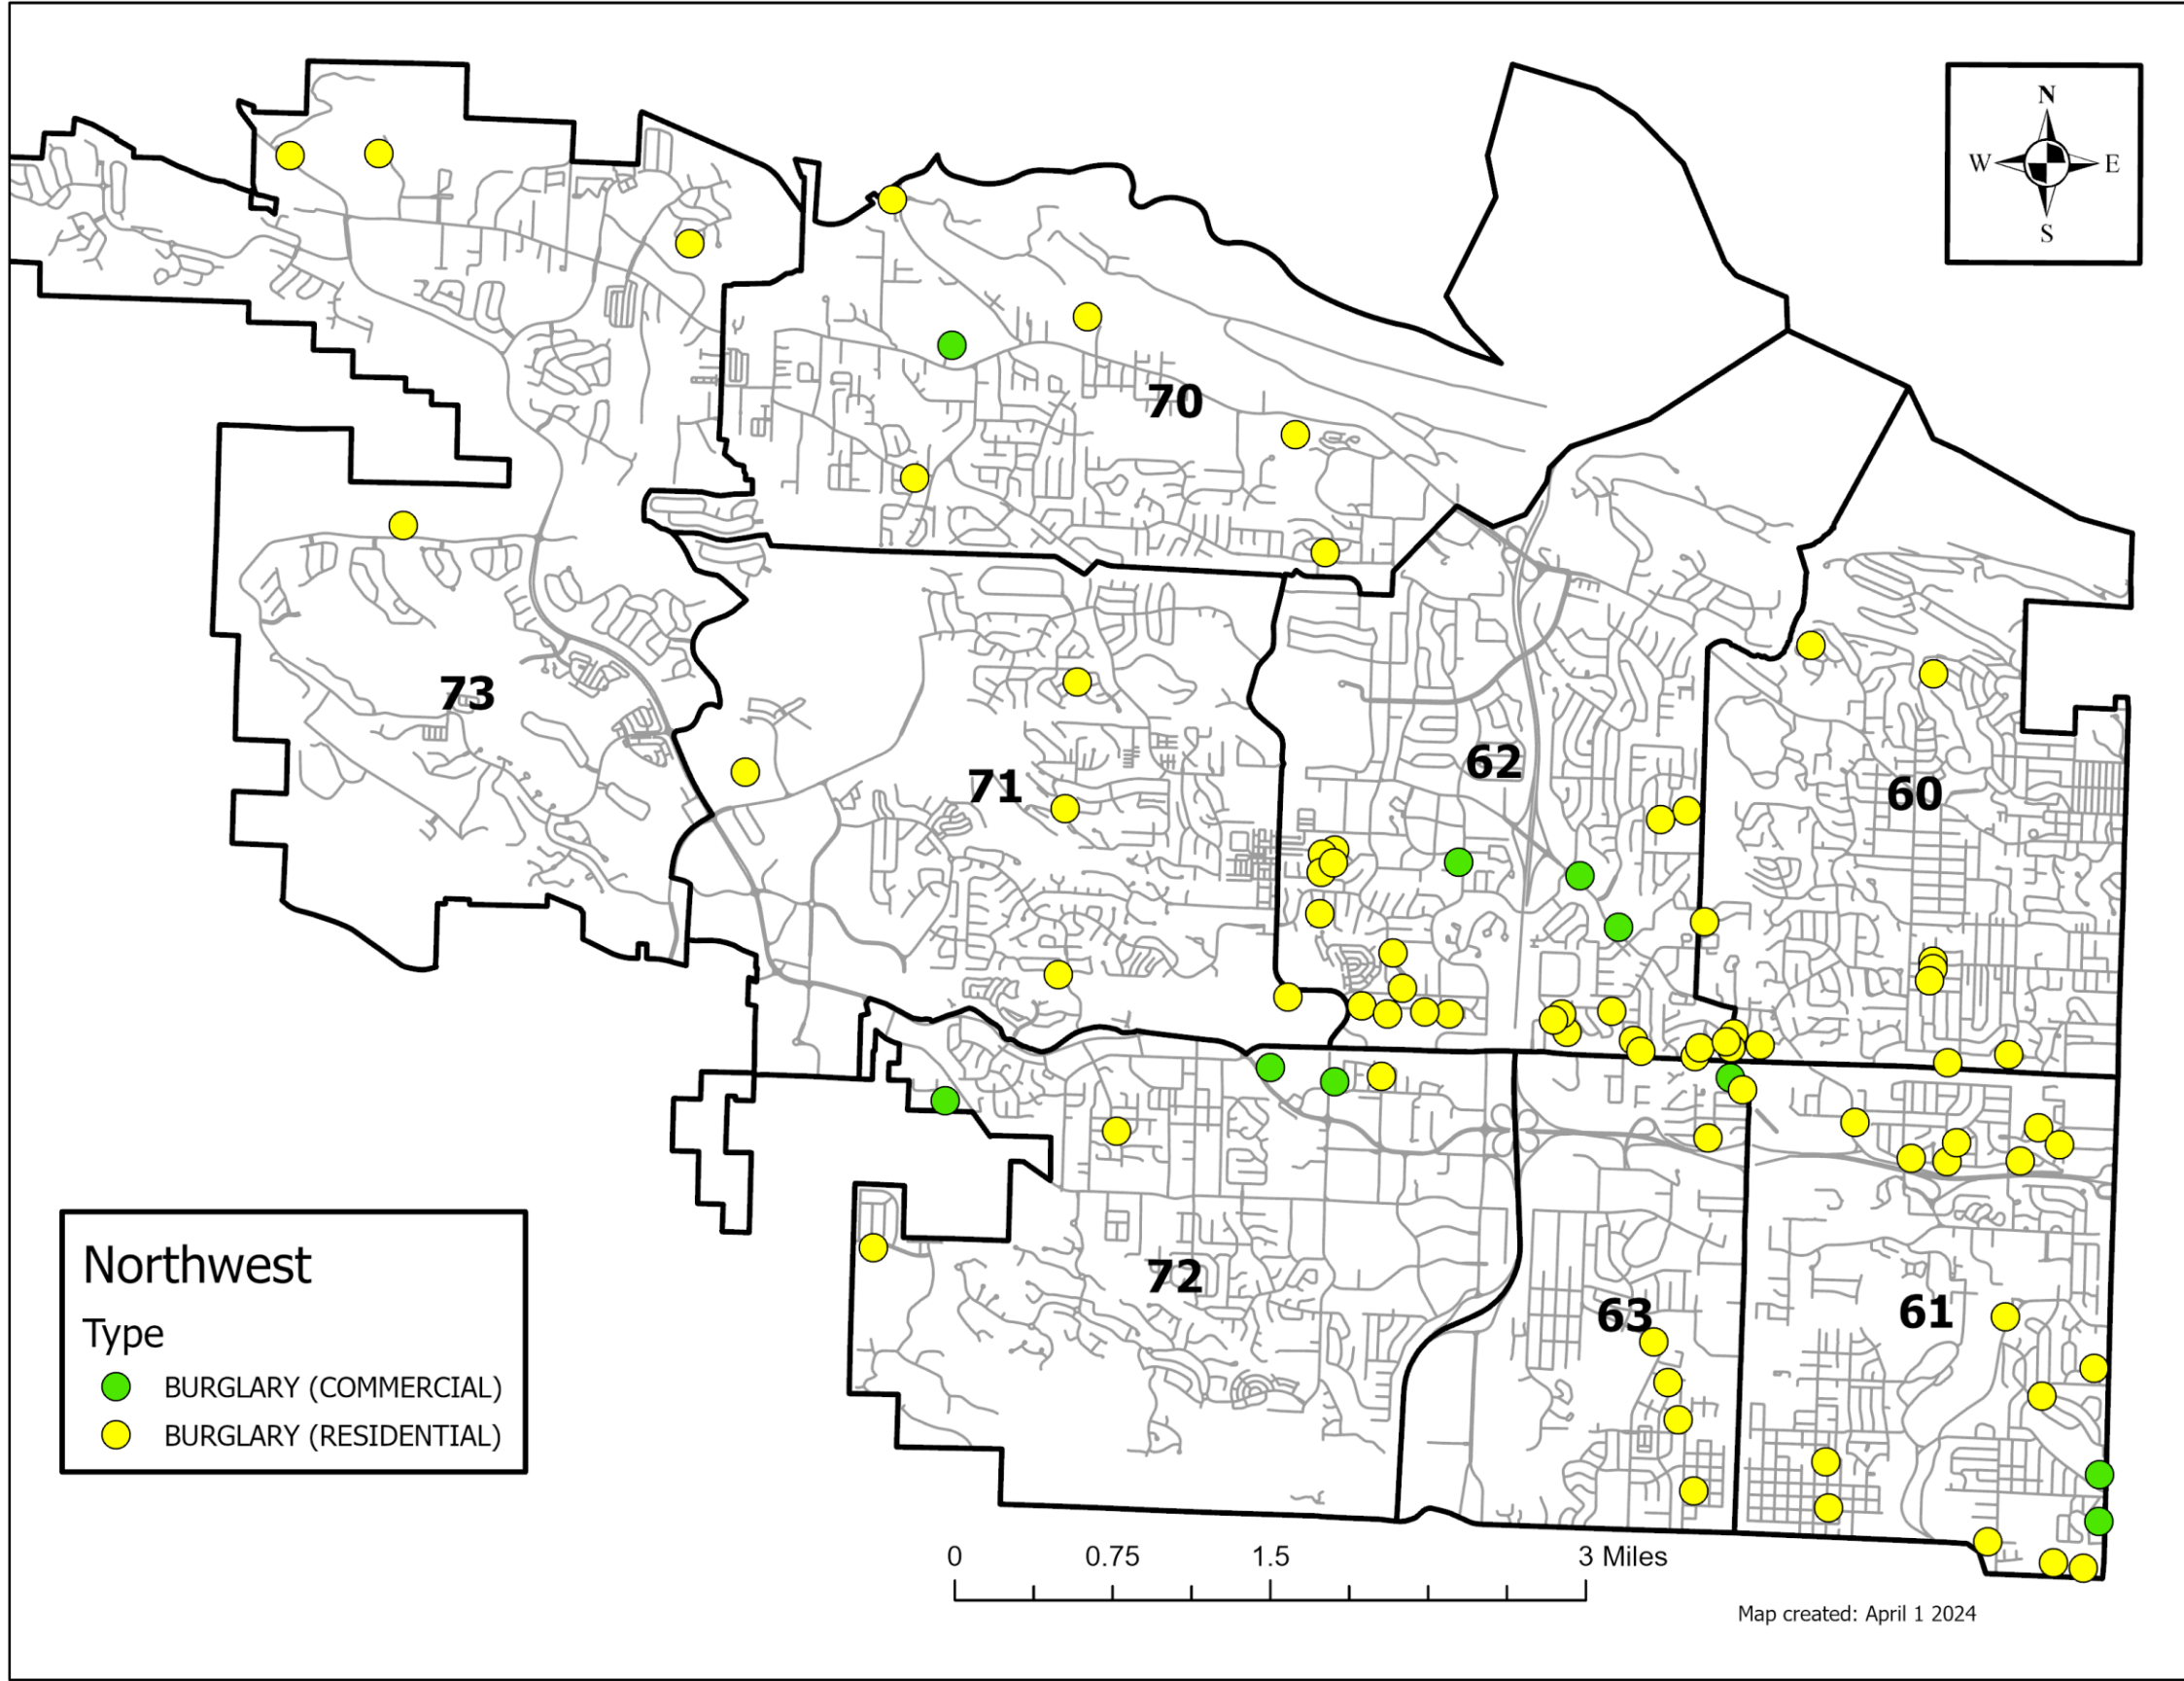

CLR

#FORWARDTOGETHER

Part I Offense Comparison Chart

2024 Roll Up

Part I Offense Comparison - Northwest

Jan 1 - Apr 15 2024 v 2023

PART I INCIDENT	NW		2024 v 2023	Last 5 Years		YTD 2024 - BY DISTRICT							
	2024	2023	% change	Avg.	% change	60	61	62	63	70	71	72	73
All Homicide Offenses	1	3	-67%	4	-76%	1	0	0	0	0	0	0	0
Forcible Rape	15	14	7%	15	0%	1	2	3	5	1	0	3	0
Robbery	21	27	-22%	26	-20%	1	6	5	5	1	0	3	0
Aggravated Assault	184	214	-14%	205	-10%	30	60	36	32	5	10	10	1
Violent Crime	221	258	-14%	251	-12%	33	68	44	42	7	10	16	1
				VC% by district		15%	31%	20%	19%	3%	5%	7%	0%
Burglary/B & E	177	165	7%	154	15%	24	33	56	17	9	15	17	6
Larceny/Theft	949	898	6%	938	1%	57	153	180	147	36	120	220	36
Motor Vehicle Theft	108	89	21%	90	20%	14	24	34	10	1	10	10	5
Property Crime	1234	1152	7%	1182	4%	95	210	270	174	46	145	247	47
				PC% by district		8%	17%	22%	14%	4%	12%	20%	4%
TOTAL	1455	1410	3%	1433	2%	128	278	314	216	53	155	263	48
				TC% by district		9%	19%	22%	15%	4%	11%	18%	3%

CLR

#FORWARDTOGETHER

	Homicide	
	2023	2024
Jan	2	0
Feb	0	0
Mar	0	1
Total	2	1

CLR

#FORWARDTOGETHER

	Non-Domestic Agg Assault	
	2023	2024
Jan	46	25
Feb	31	33
Mar	43	40
Total	120	98

CLR

#FORWARDTOGETHER

	Robbery	
	2023	2024
Jan	8	8
Feb	9	4
Mar	8	5
Total	25	17

CLR
#FORWARDTOGETHER

	Burglary	
	2023	2024
Jan	42	46
Feb	29	27
Mar	31	18
Total	102	91

Map created: April 1 2024

CLR

#FORWARDTOGETHER

	B & E (Auto)	
	2023	2024
Jan	93	68
Feb	56	52
Mar	83	60
Total	232	180

CLR

#FORWARDTOGETHER

	Auto Theft	
	2023	2024
Jan	27	34
Feb	26	29
Mar	31	32
Total	84	95

Map created: April 1 2024

CLR

#FORWARDTOGETHER

Officer Activity

1st Quarter 2024