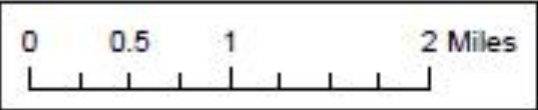

1 - CRO

**64 – Regular Patrol Officers
(12 of the 64 are PPO's)**

80 – Total Sworn

CLR

#FORWARDTOGETHER

Sector 4 – Districts 61, 63, 72
 Sector 5 – Districts 60, 62, 71
 Sector 6 – Districts 70, 73

CLR

#FORWARDTOGETHER