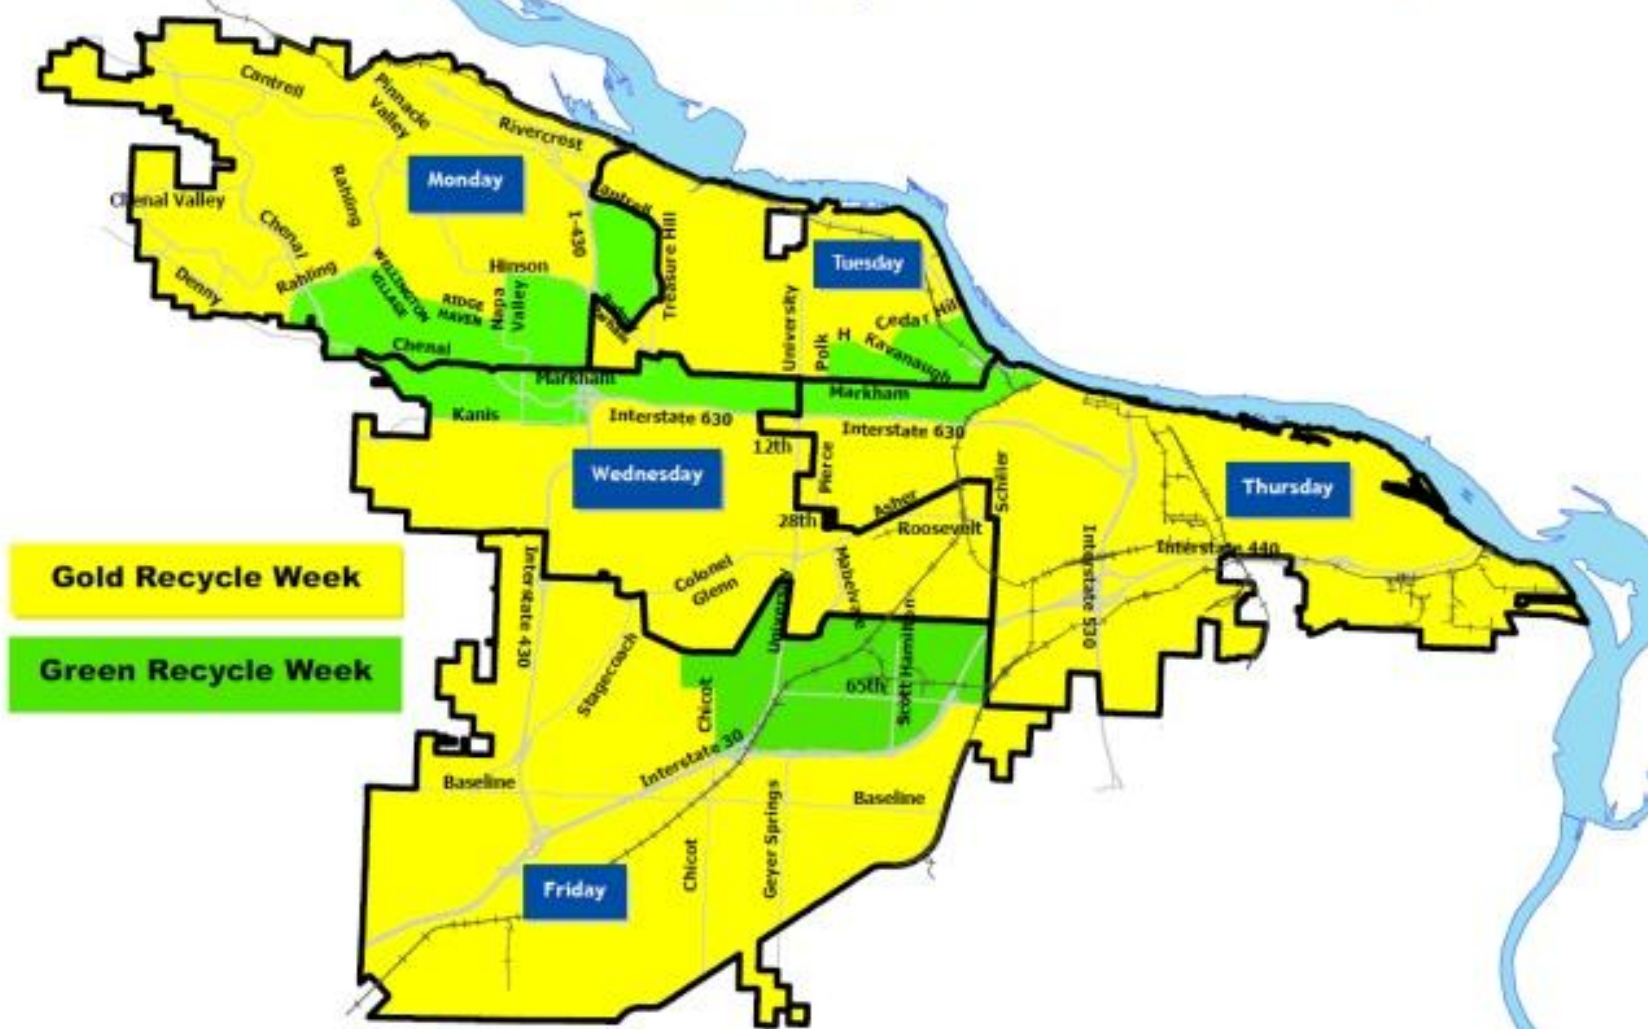

# City of Little Rock Recycle Collection Days of Service

**Gold Recycle Week**

**Green Recycle Week**