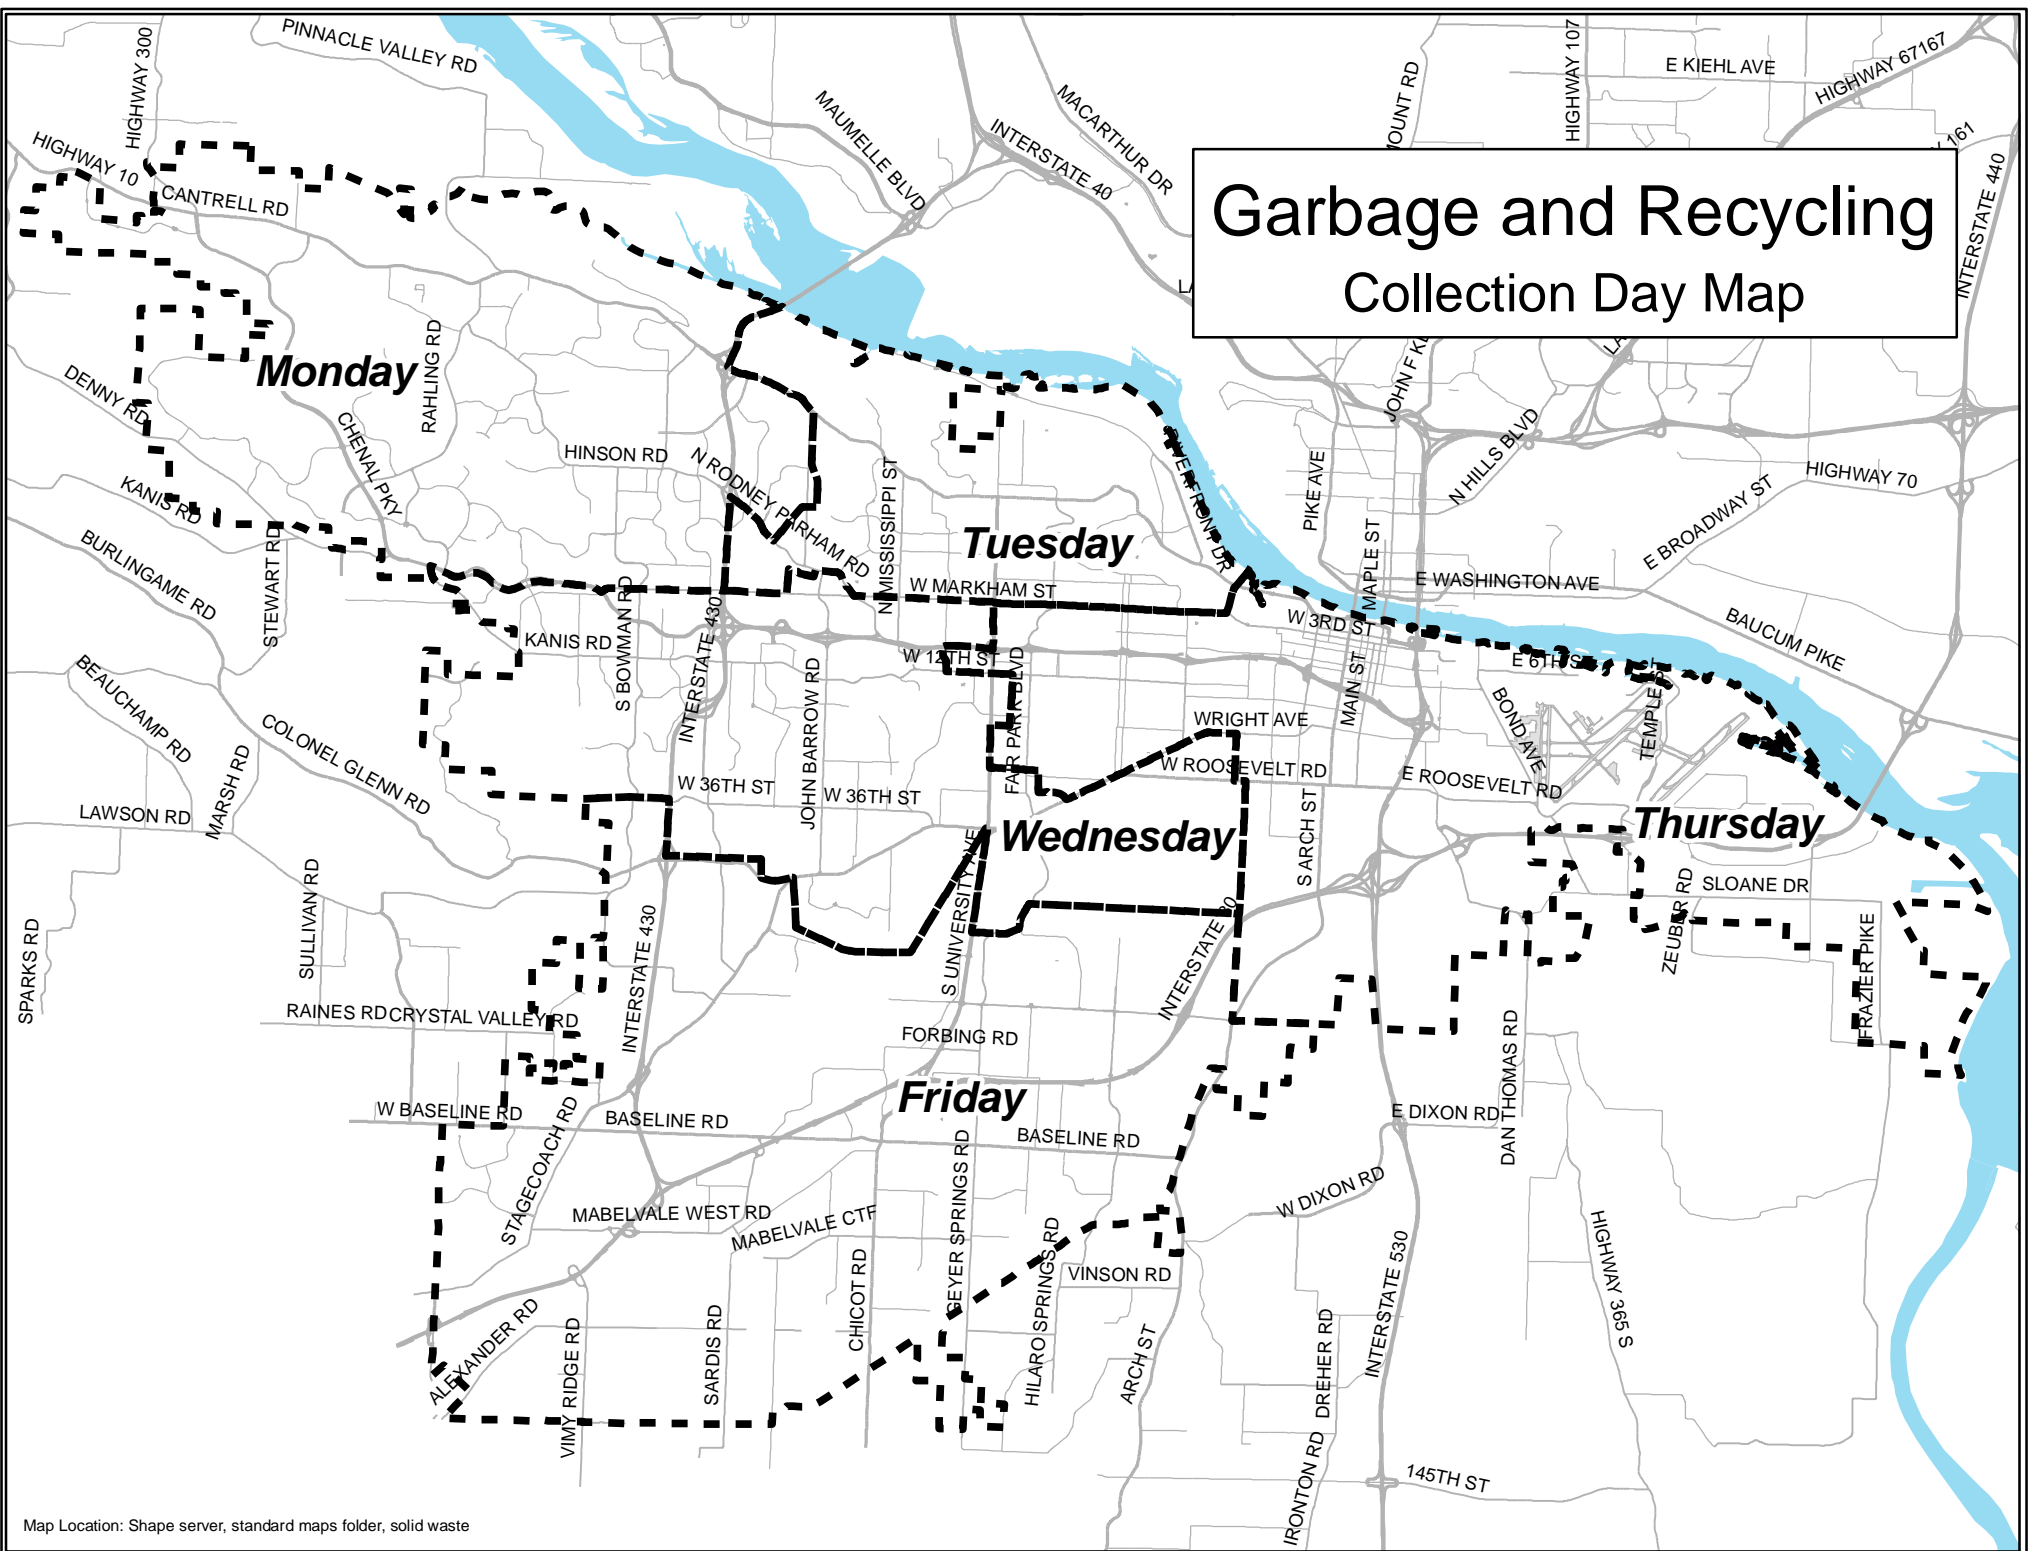

# Garbage and Recycling Collection Day Map

Map Location: Shape server, standard maps folder, solid waste