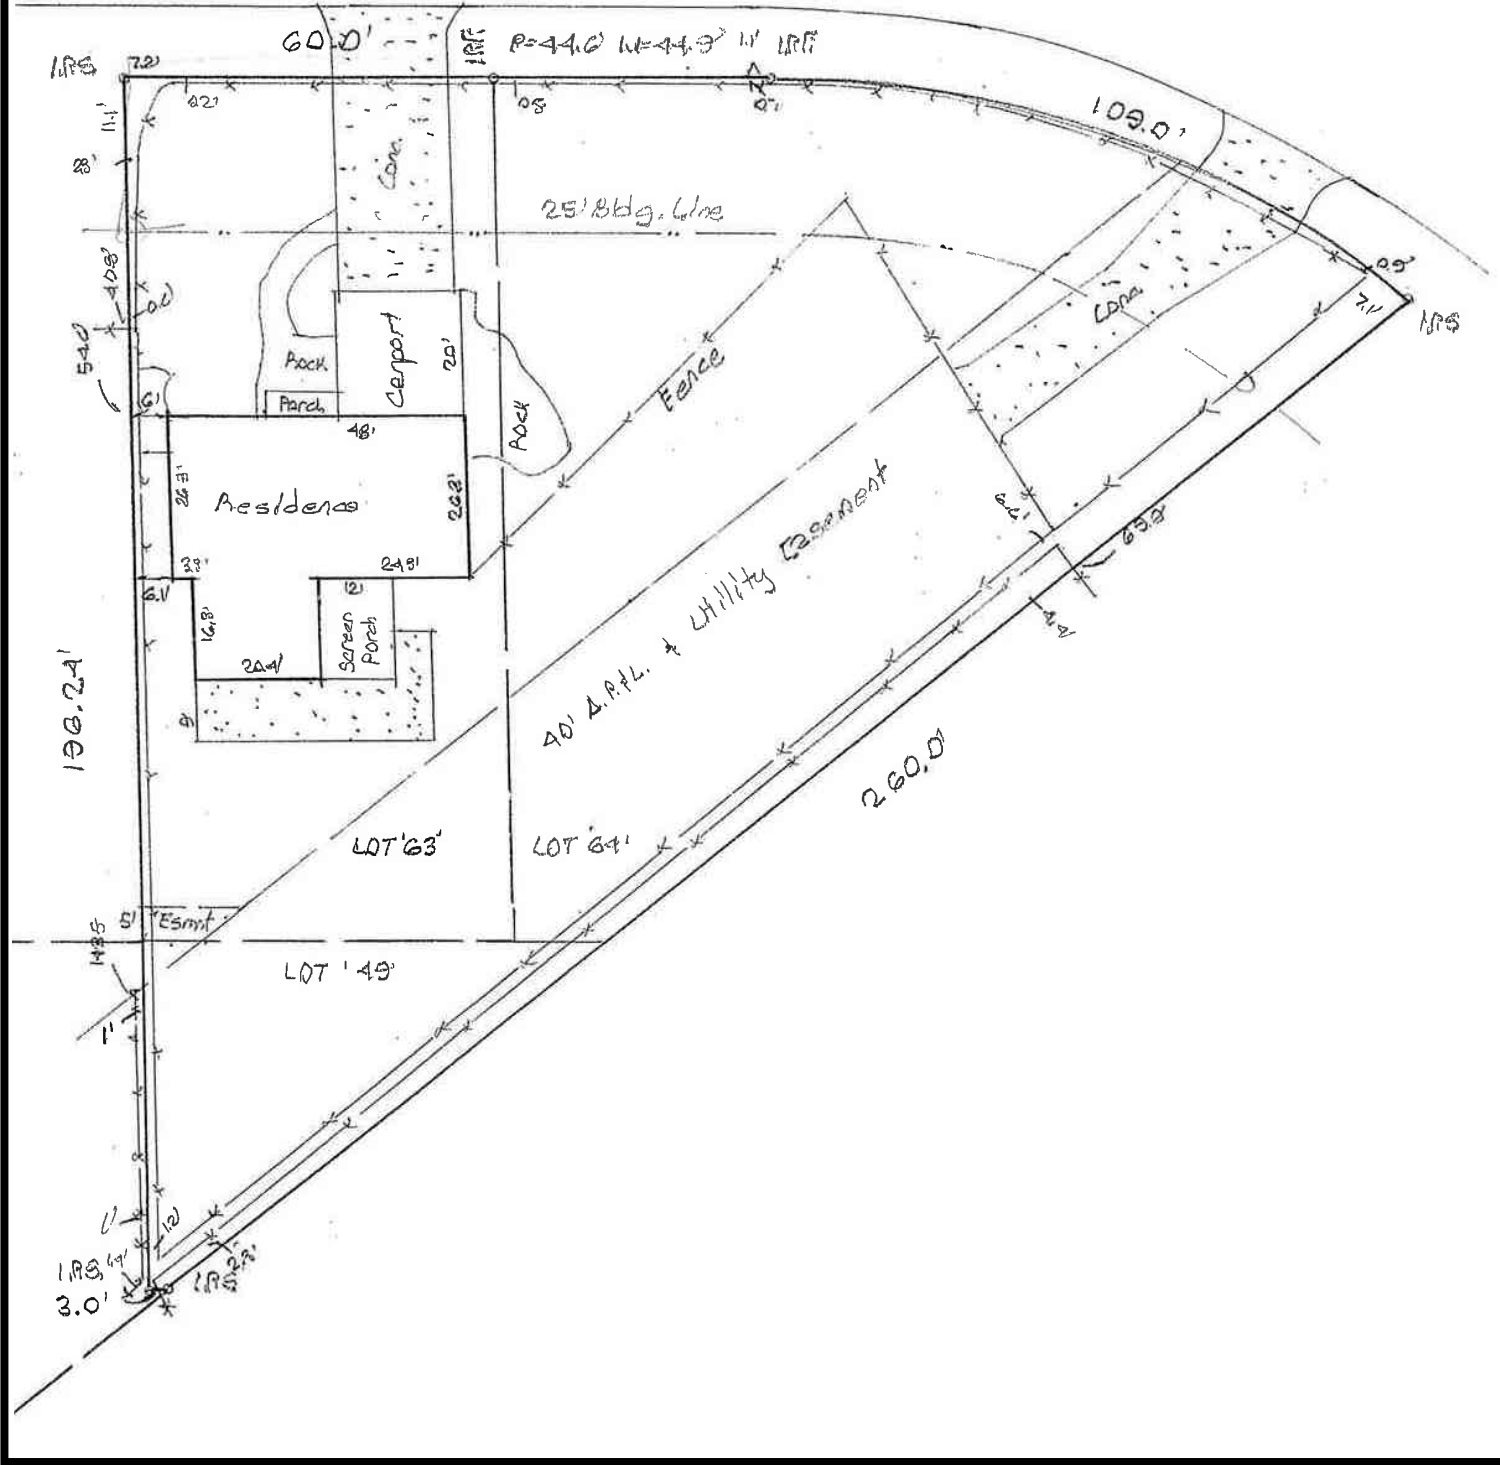

HATFIELD DRIVE

Sketch Map
City of Little Rock Planning & Development

Case No: Z-9915

Name: McKenzie House

Location: 9 Hatfield Drive

Title: Fence Height