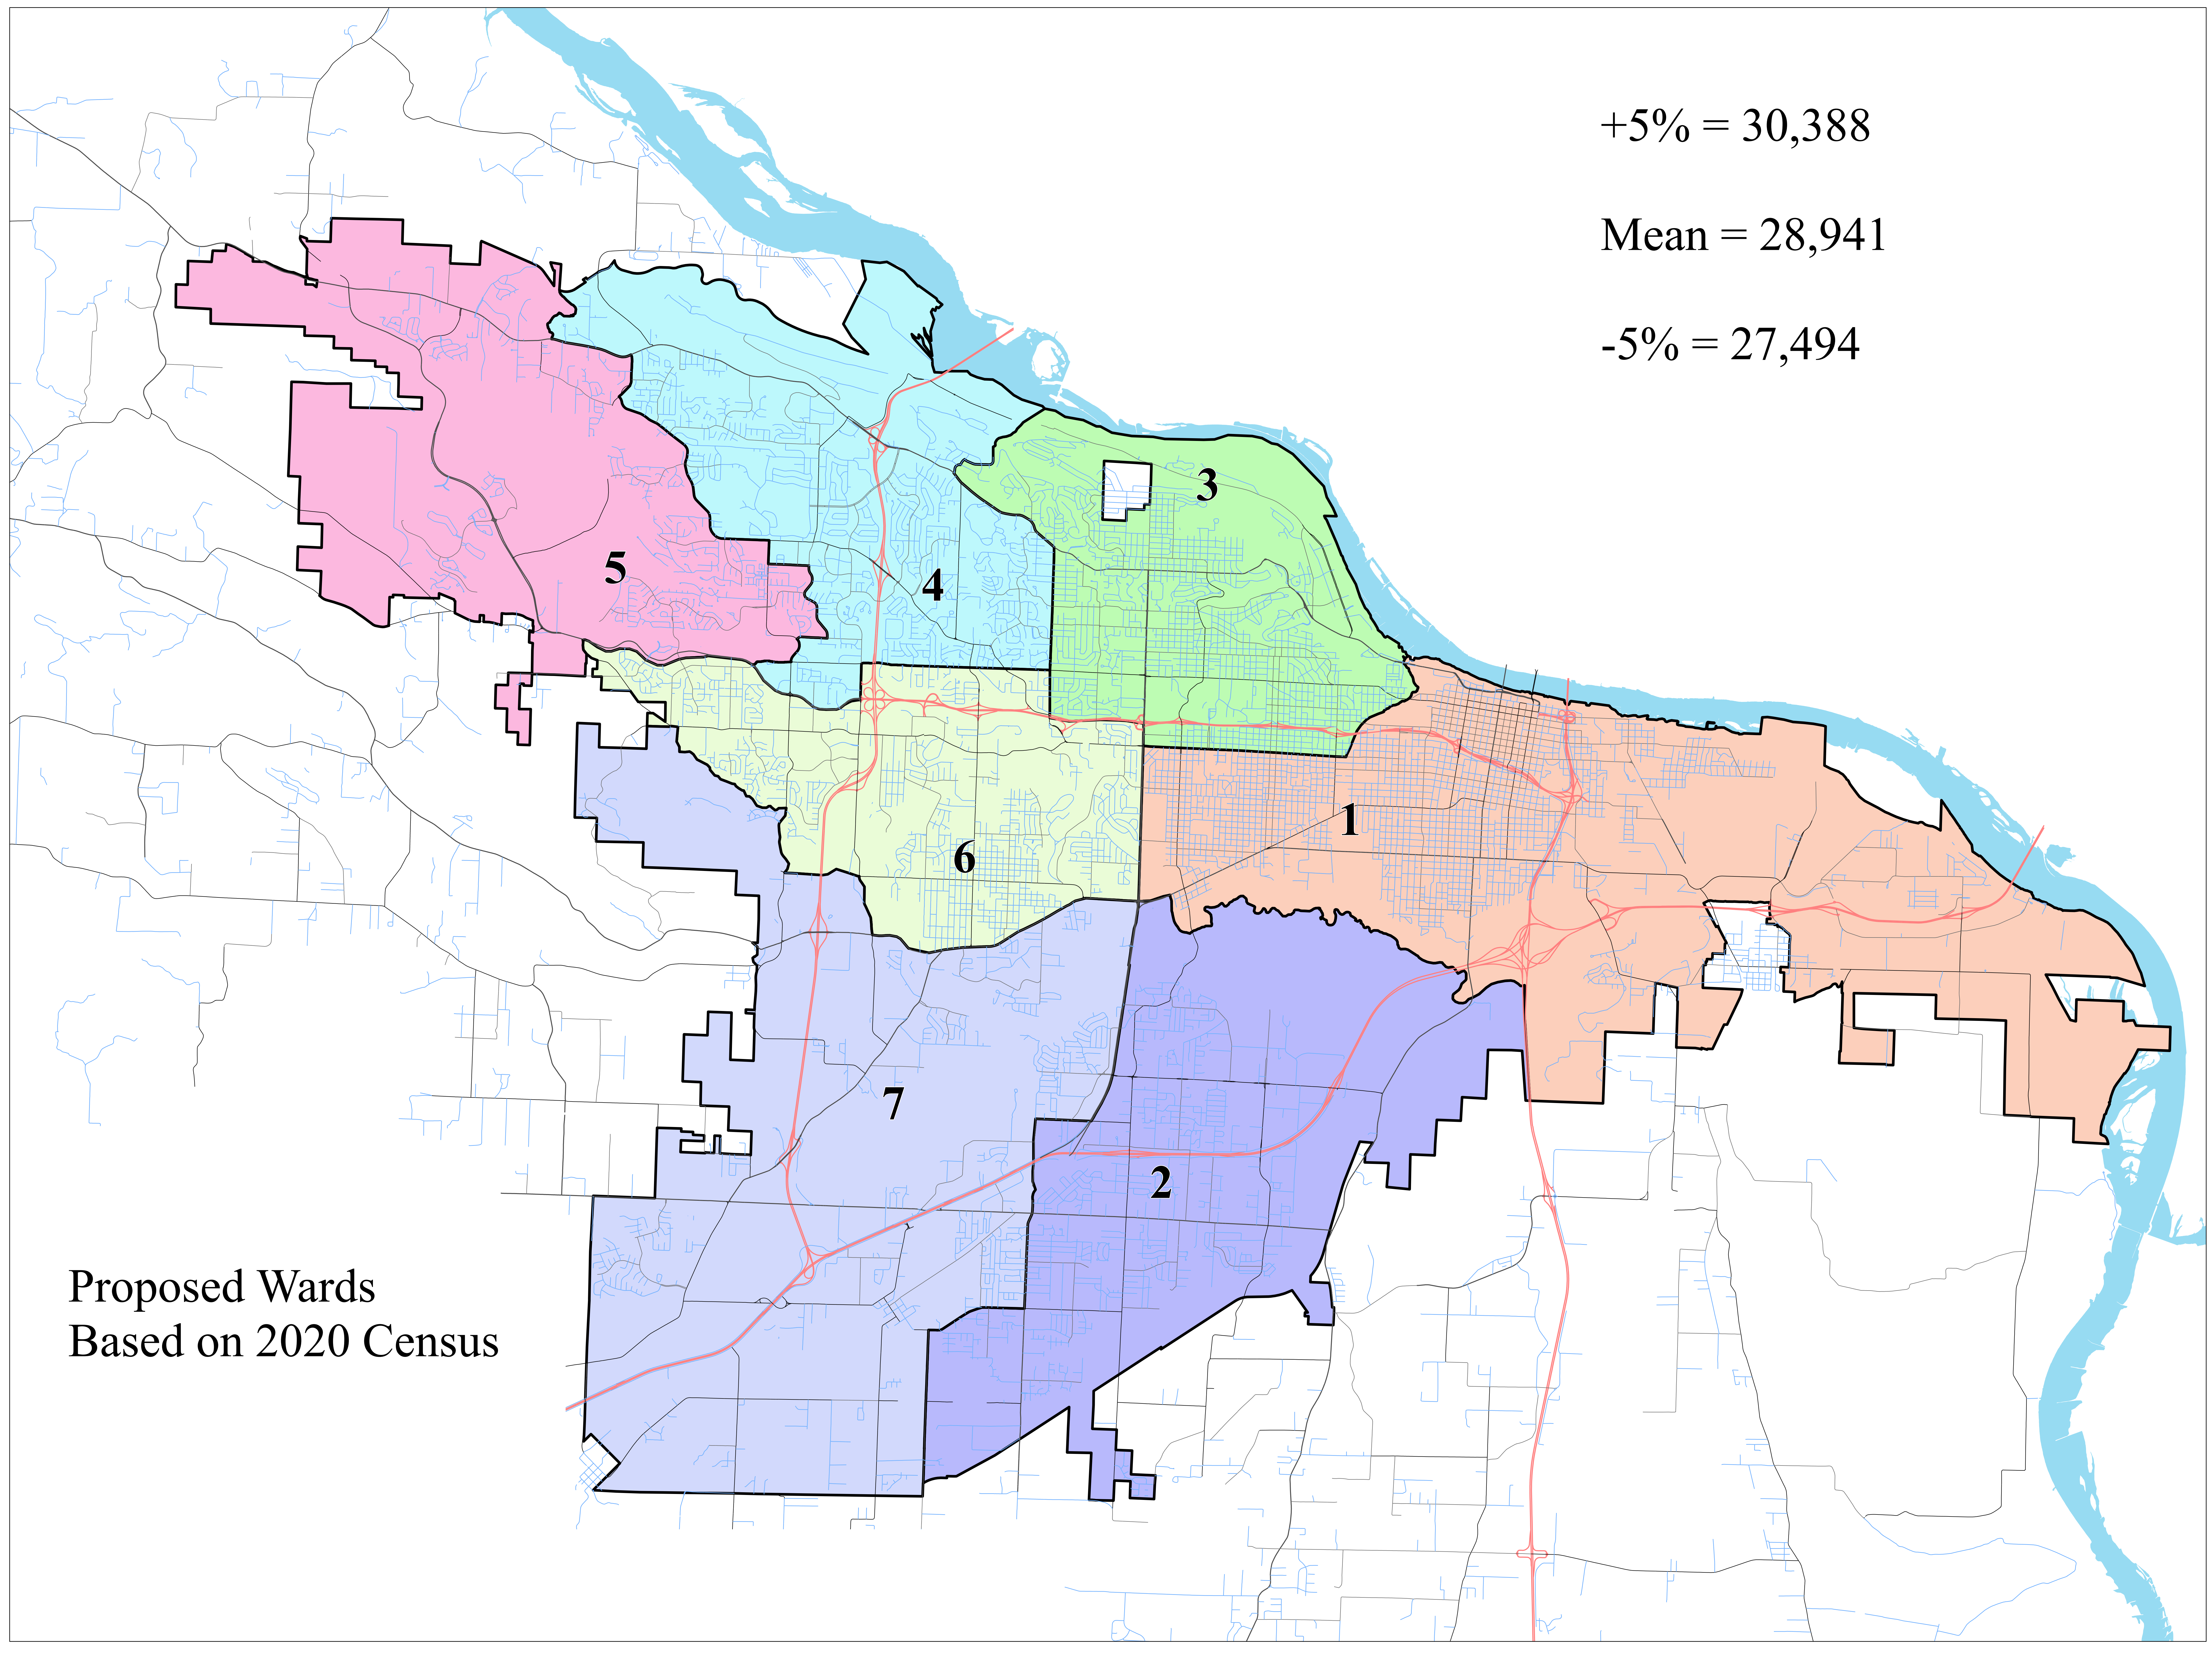

+5% = 30,388

Mean = 28,941

-5% = 27,494

Proposed Wards
Based on 2020 Census