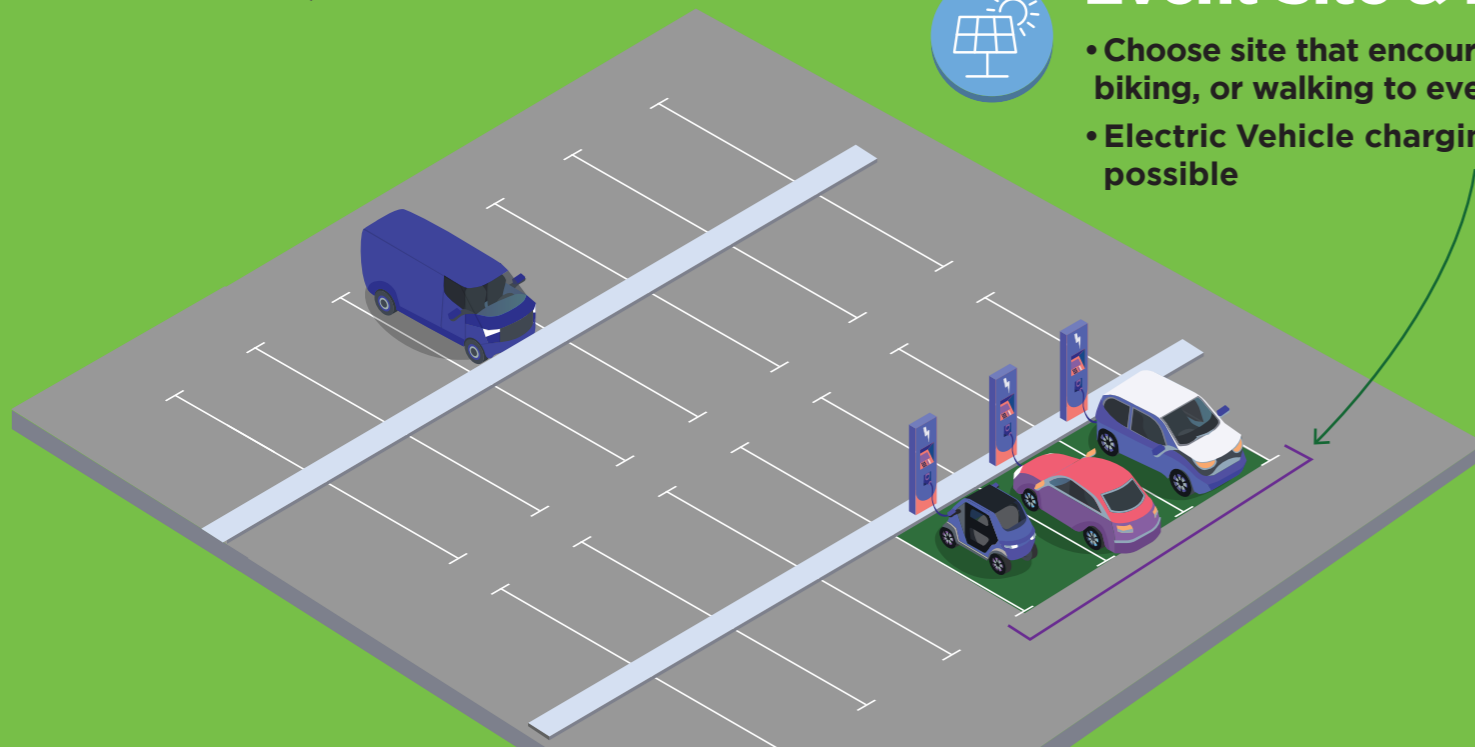

Event Site & Parking

- Choose site that encourages public transit use, biking, or walking to event
- Electric Vehicle charging spots whenever possible