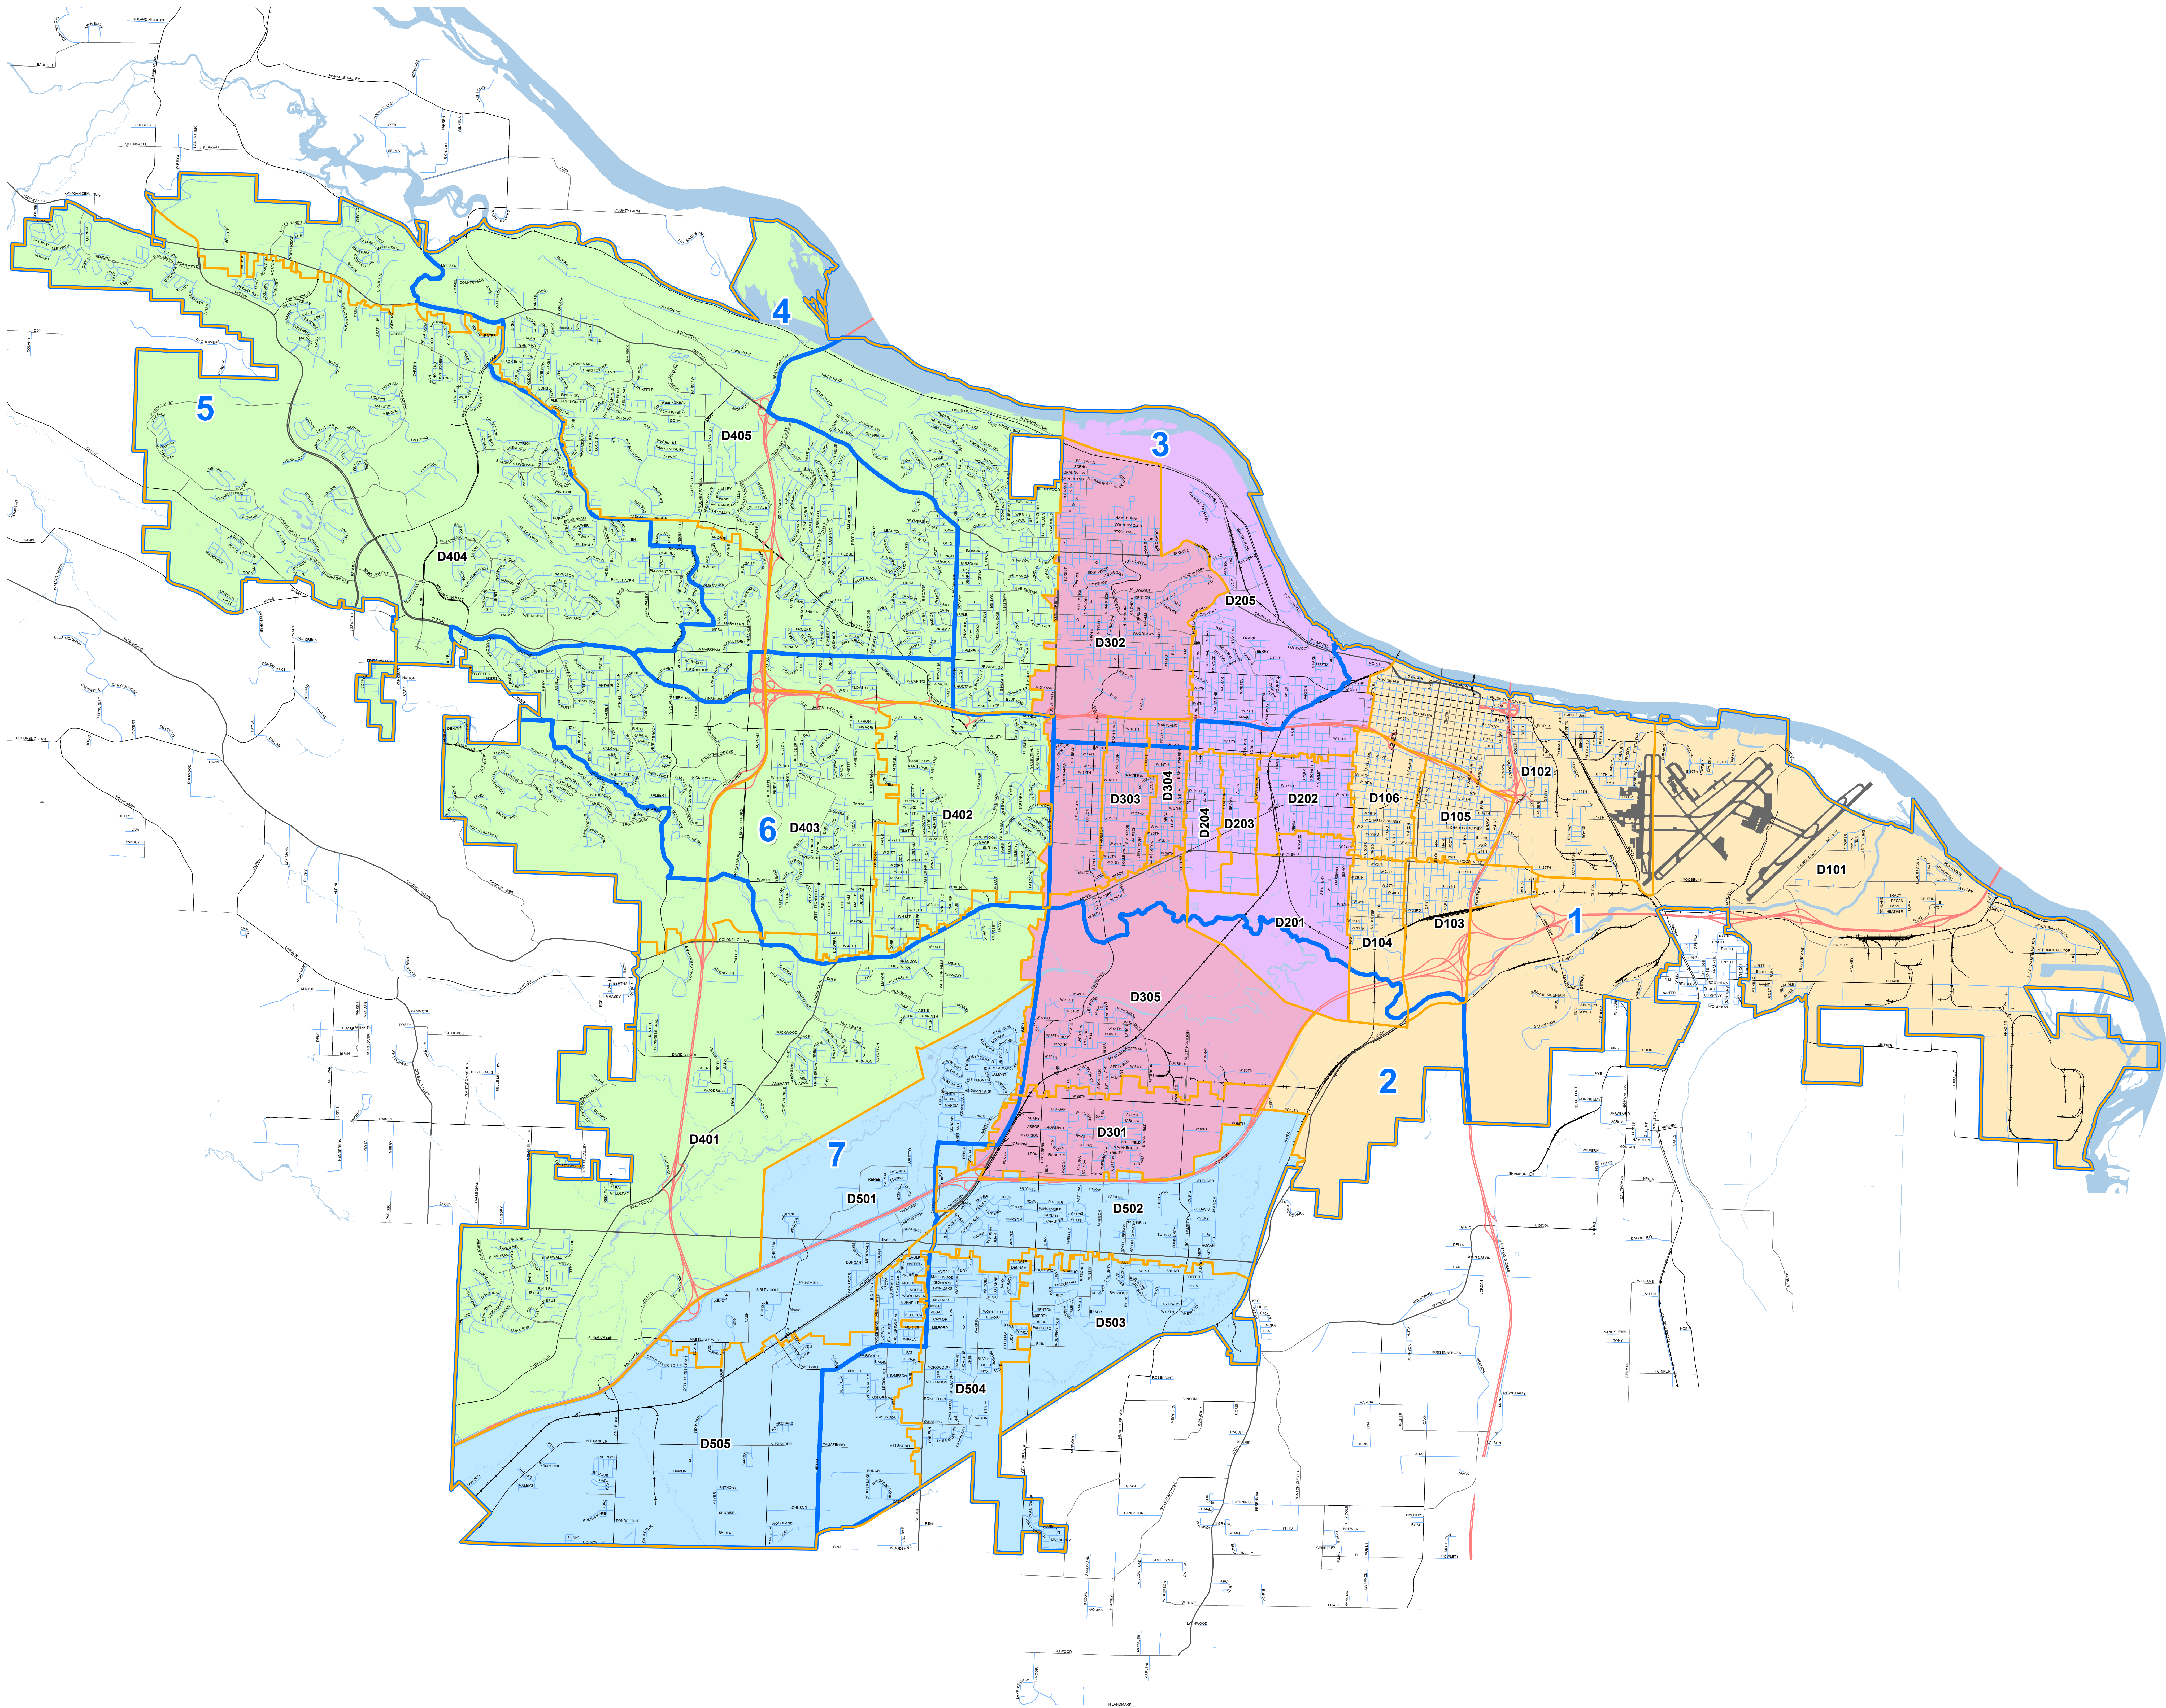

500 West Markham Street
Little Rock, Ar. 72201-1334

1. **Code Enforcement Districts**
2. 1
   - 2
   - 3
   - 4
   - 5
3. **Code Enforcement Sub Districts**
4. Ward Boundary
   - City Limits
5. **Street Centerlines**
6. Interstate
   - Highway
   - Arterials
   - Collectors
   - Local
   - Airports
   - Rivers
   - Railroads

City of Little Rock Department of Housing and Neighborhoods Code Enforcement Districts

1 inch = 0.5 miles