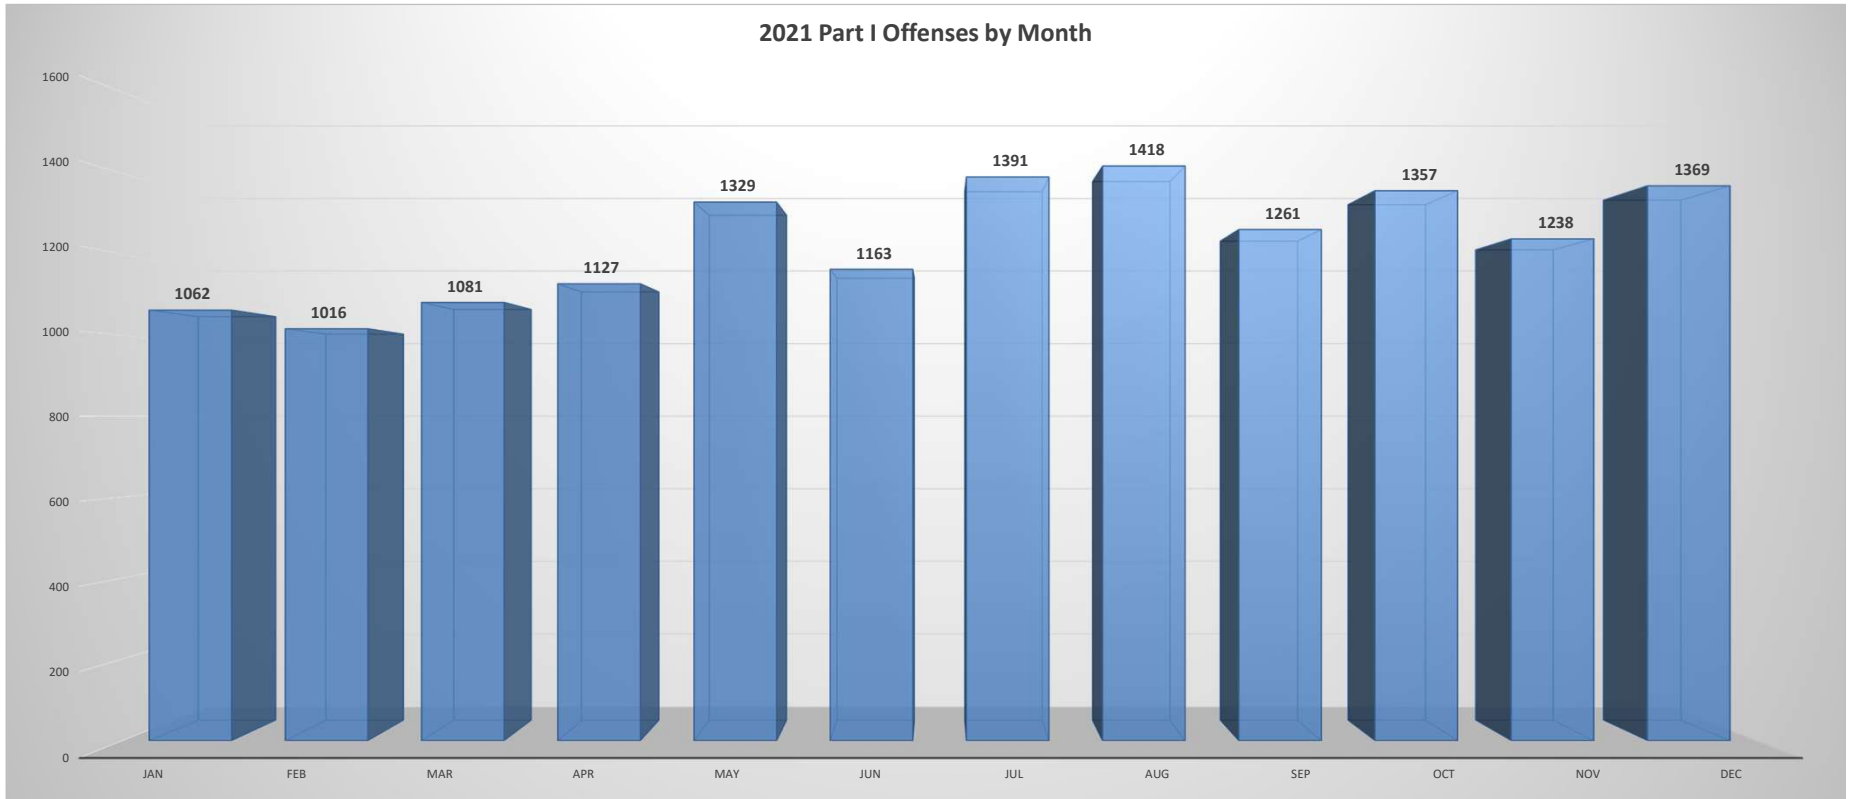

2021

OFFENSE	Jan	Feb	Mar	Apr	May	Jun	Jul	Aug	Sep	Oct	Nov	Dec	TOTAL
All Homicide Offenses	5	4	3	9	5	4	10	4	7	3	6	5	65
Forcible Rape	18	19	16	20	21	15	20	17	13	10	19	10	198
Robbery	21	23	22	20	32	25	41	32	45	60	38	37	396
Aggravated Assault	219	214	251	274	351	299	344	328	273	306	250	318	3427
Violent Crime	263	260	292	323	409	343	415	381	338	379	313	370	4086
Burglary/B & E	162	149	125	121	150	146	151	214	156	170	170	219	1933
Larceny	543	531	578	608	691	589	736	736	676	703	665	690	7746
Stolen Vehicle	94	76	86	75	79	85	89	87	91	105	90	90	1047
Property Crime	799	756	789	804	920	820	976	1037	923	978	925	999	10726
TOTAL	1062	1016	1081	1127	1329	1163	1391	1418	1261	1357	1238	1369	14812

These figures represent the data extracted from the LRPD's Records Management System and can fluctuate from month-to-month as incidents are investigated further and possibly reclassified.

CLR

#FORWARDTOGETHER

2021

2021 Part I Offenses by Month

CLR
#FORWARDTOGETHER