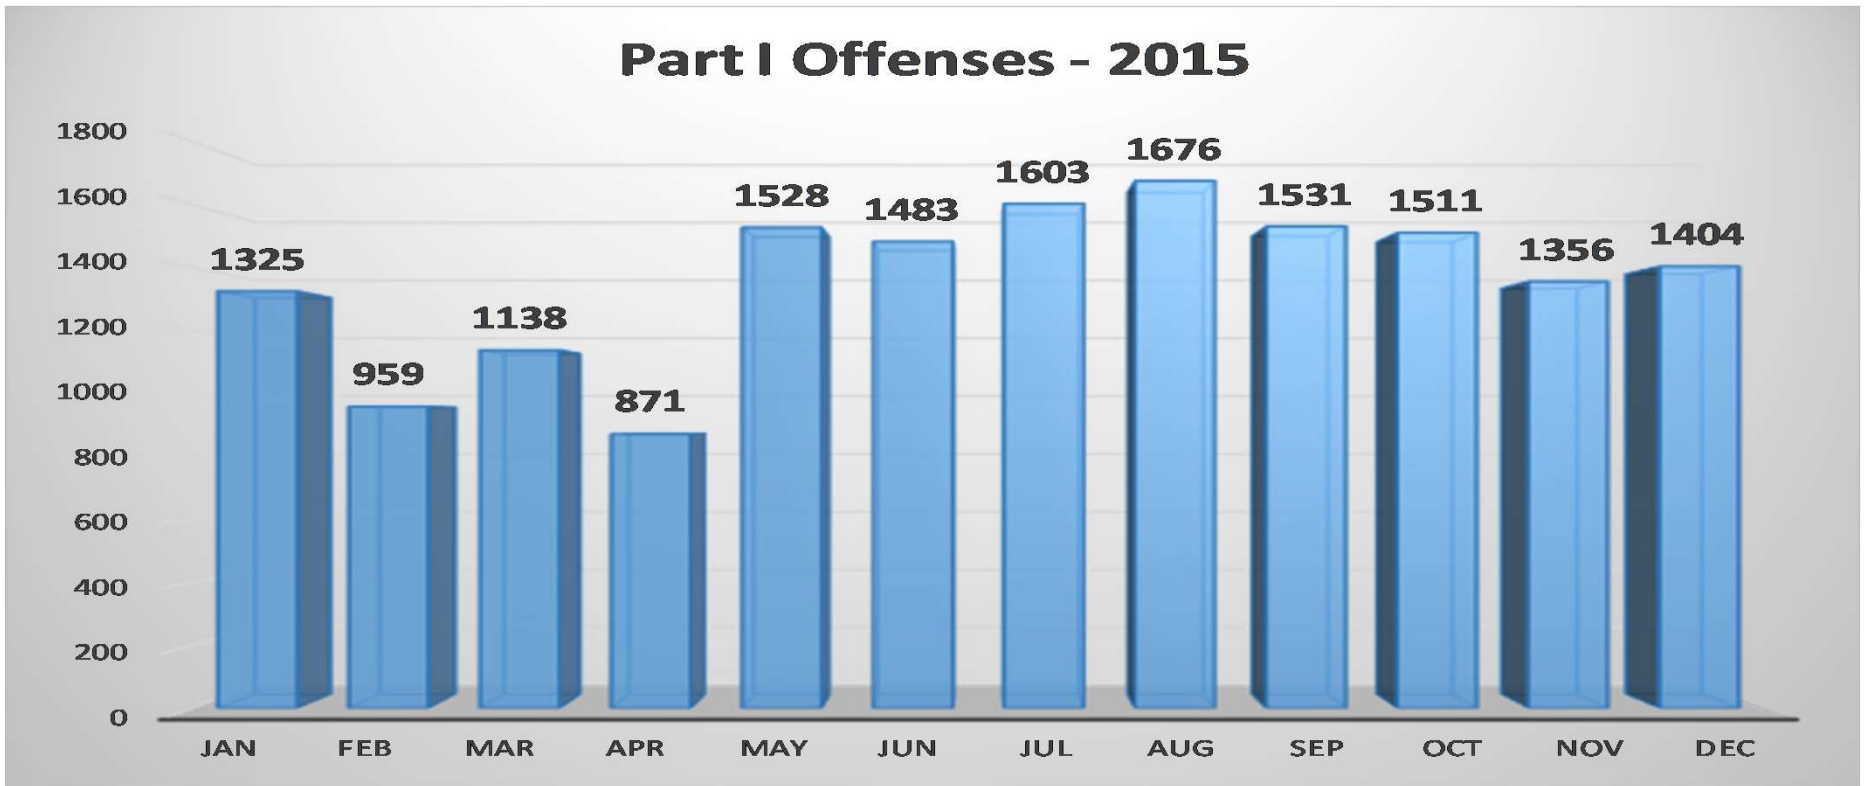

2015

OFFENSE	Jan	Feb	Mar	Apr	May	Jun	Jul	Aug	Sep	Oct	Nov	Dec	TOTAL
All Homicide Offenses	2	3	0	5	1	2	4	2	4	0	4	3	30
Forcible Rape	11	7	10	10	21	11	13	20	15	20	9	13	160
Robbery	83	43	45	26	65	50	63	65	68	64	55	52	679
Aggravated Assault	108	86	119	106	202	160	193	234	256	190	160	191	2005
Violent Crime	204	139	174	147	289	223	273	321	343	274	228	259	2874
Burglary/B & E	261	156	176	116	185	175	188	215	199	226	198	189	2284
Larceny	798	604	718	541	1008	1025	1078	1059	901	921	850	878	10381
Stolen Vehicle	62	60	70	67	46	60	64	81	88	90	80	78	846
Property Crime	1121	820	964	724	1239	1260	1330	1355	1188	1237	1128	1145	13511
TOTAL	1325	959	1138	871	1528	1483	1603	1676	1531	1511	1356	1404	16385

These figures represent the data extracted from the LRPD's Records Management System and can fluctuate from month-to-month as incidents are investigated further and possibly reclassified.

CLR

#FORWARDTOGETHER

2015

Part I Offenses - 2015

CLR

#FORWARDTOGETHER