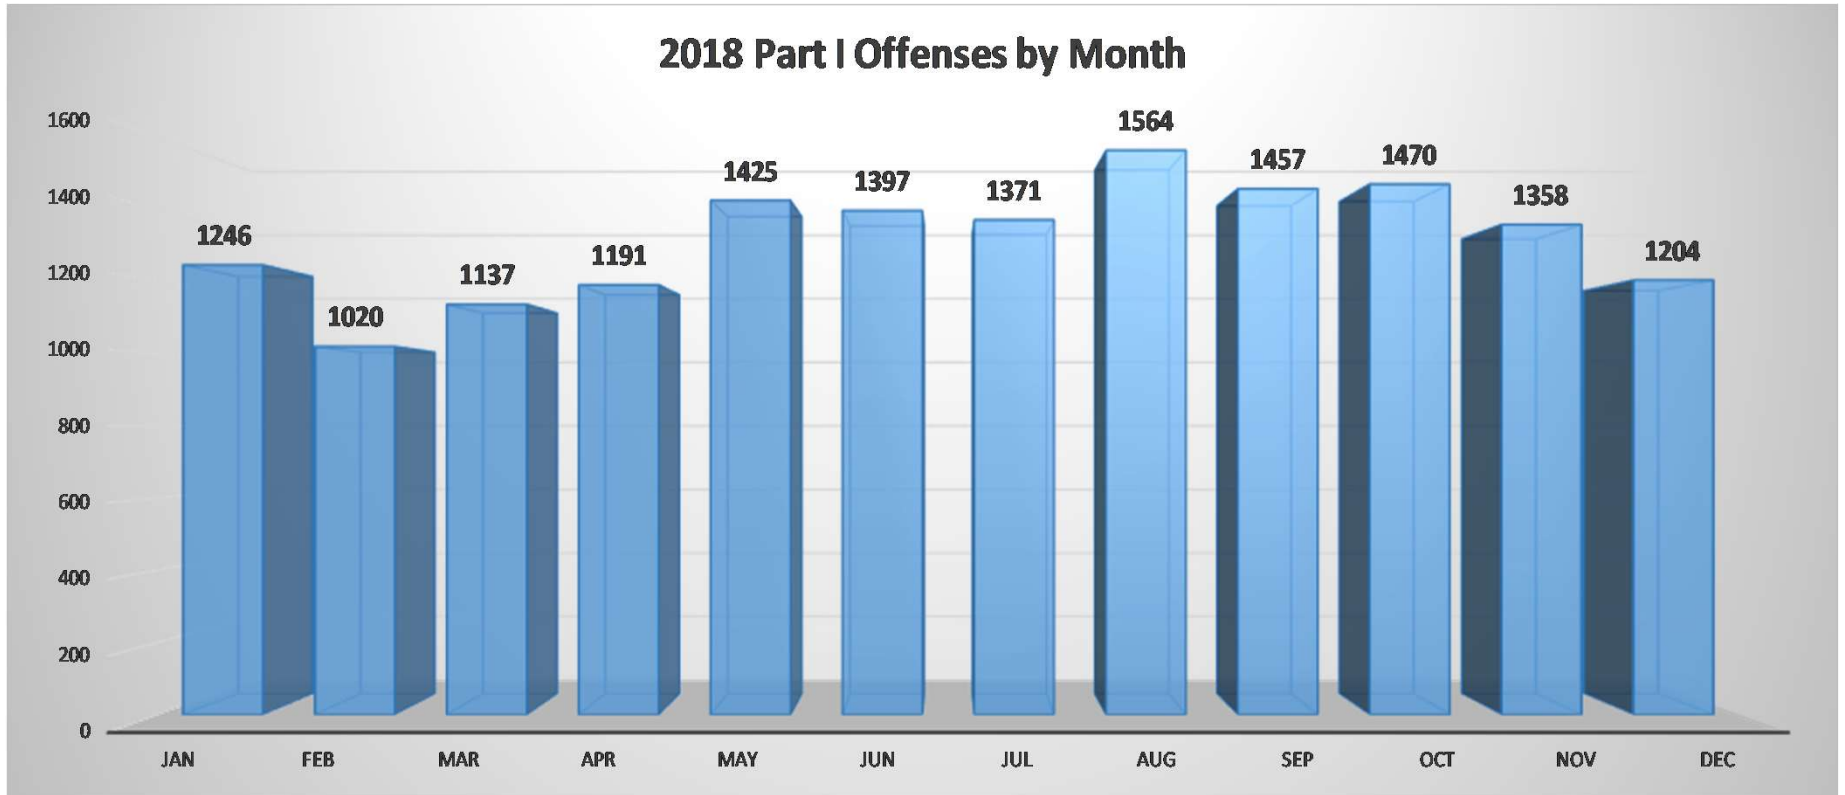

2018

OFFENSE	Jan	Feb	Mar	Apr	May	Jun	Jul	Aug	Sep	Oct	Nov	Dec	TOTAL
All Homicide Offenses	3	2	7	3	4	2	2	2	3	1	10	3	42
Forcible Rape	15	14	18	22	12	27	13	14	14	17	12	13	191
Robbery	31	19	24	16	30	26	27	40	46	30	39	37	365
Aggravated Assault	189	112	176	184	200	168	211	226	231	203	184	164	2248
Violent Crime	238	147	225	225	246	223	253	282	294	251	245	217	2846
Burglary/B & E	169	153	132	146	172	172	198	172	190	171	168	115	1958
Larceny	762	642	720	740	905	889	845	999	874	940	845	774	9935
Stolen Vehicle	77	78	60	80	102	113	75	111	99	108	100	98	1101
Property Crime	1008	873	912	966	1179	1174	1118	1282	1163	1219	1113	987	12994
TOTAL	1246	1020	1137	1191	1425	1397	1371	1564	1457	1470	1358	1204	15840

These figures represent the data extracted from the LRPD's Records Management System and can fluctuate from month-to-month as incidents are investigated further and possibly reclassified.

CLR

#FORWARDTOGETHER

2018

2018 Part I Offenses by Month

CLR

#FORWARDTOGETHER