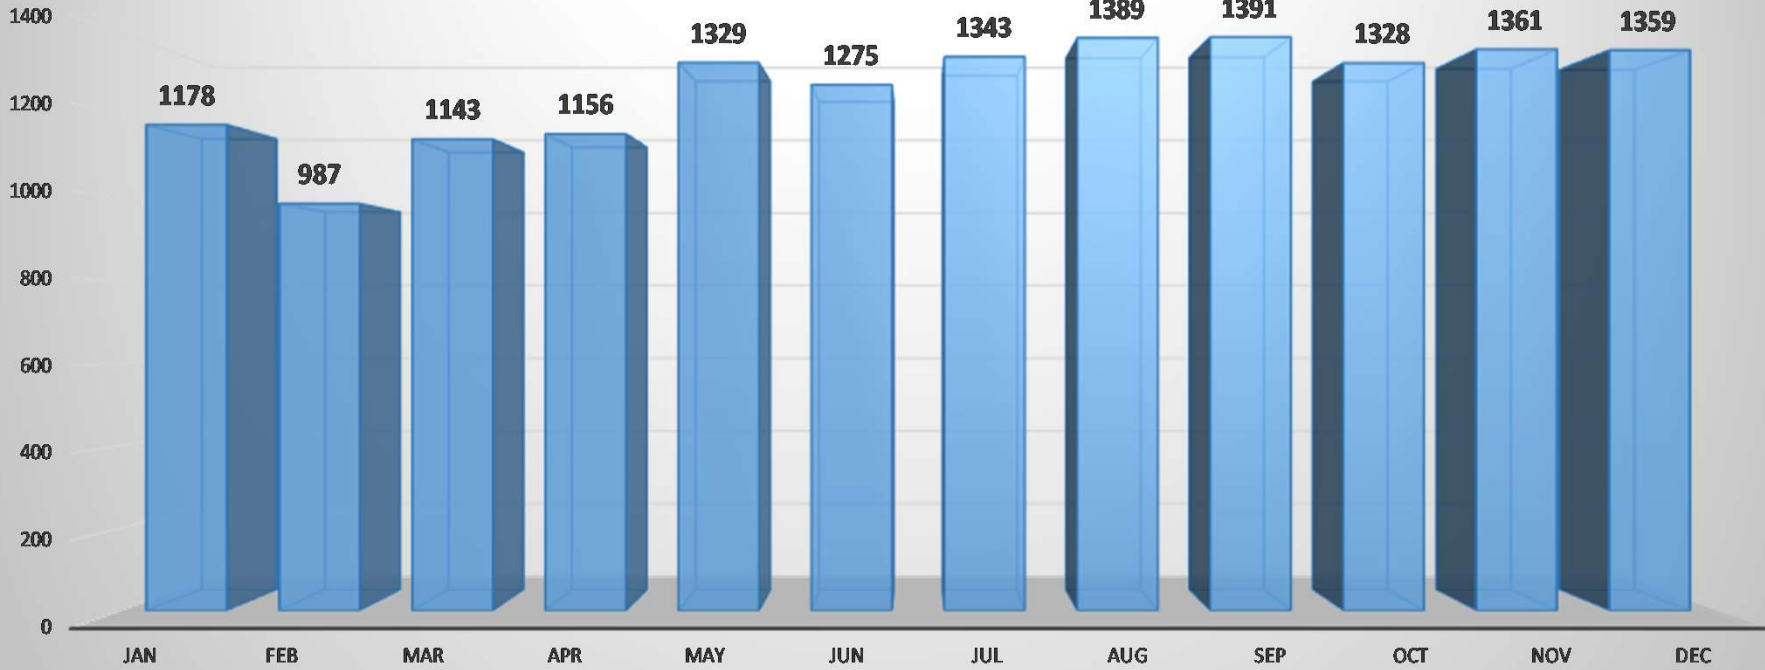

These figures represent the data extracted from the LRPD's Records Management System and can fluctuate from month-to-month as incidents are investigated further and possibly reclassified.

2020

2020 Part I Offenses by Month

CLR
#FORWARDTOGETHER

2019

OFFENSE	Jan	Feb	Mar	Apr	May	Jun	Jul	Aug	Sep	Oct	Nov	Dec	TOTAL
All Homicide Offenses	9	3	2	2	2	4	4	5	7	0	4	1	43
Forcible Rape	17	14	21	17	15	17	12	8	22	22	9	17	191
Robbery	28	37	26	20	32	33	31	34	34	39	45	37	396
Aggravated Assault	195	135	175	244	229	213	253	208	211	139	219	164	2385
Violent Crime	249	189	224	283	278	267	300	255	274	200	277	219	3015
Burglary/B & E	122	106	117	135	170	165	156	174	181	144	156	151	1777
Larceny	717	626	717	669	794	756	808	876	824	900	830	895	9412
Stolen Vehicle	90	66	85	69	87	87	79	84	112	84	98	94	1035
Property Crime	929	798	919	873	1051	1008	1043	1134	1117	1128	1084	1140	12224
TOTAL	1178	987	1143	1156	1329	1275	1343	1389	1391	1328	1361	1359	15239

These figures represent the data extracted from the LRPD's Records Management System and can fluctuate from month-to-month as incidents are investigated further and possibly reclassified.

CLR

#FORWARDTOGETHER

2019

2019 Part I Offenses by Month

CLR

#FORWARDTOGETHER

2018

OFFENSE	Jan	Feb	Mar	Apr	May	Jun	Jul	Aug	Sep	Oct	Nov	Dec	TOTAL
All Homicide Offenses	3	2	7	3	4	2	2	2	3	1	10	3	42
Forcible Rape	15	14	18	22	12	27	13	14	14	17	12	13	191
Robbery	31	19	24	16	30	26	27	40	46	30	39	37	365
Aggravated Assault	189	112	176	184	200	168	211	226	231	203	184	164	2248
Violent Crime	238	147	225	225	246	223	253	282	294	251	245	217	2846
Burglary/B & E	169	153	132	146	172	172	198	172	190	171	168	115	1958
Larceny	762	642	720	740	905	889	845	999	874	940	845	774	9935
Stolen Vehicle	77	78	60	80	102	113	75	111	99	108	100	98	1101
Property Crime	1008	873	912	966	1179	1174	1118	1282	1163	1219	1113	987	12994
TOTAL	1246	1020	1137	1191	1425	1397	1371	1564	1457	1470	1358	1204	15840