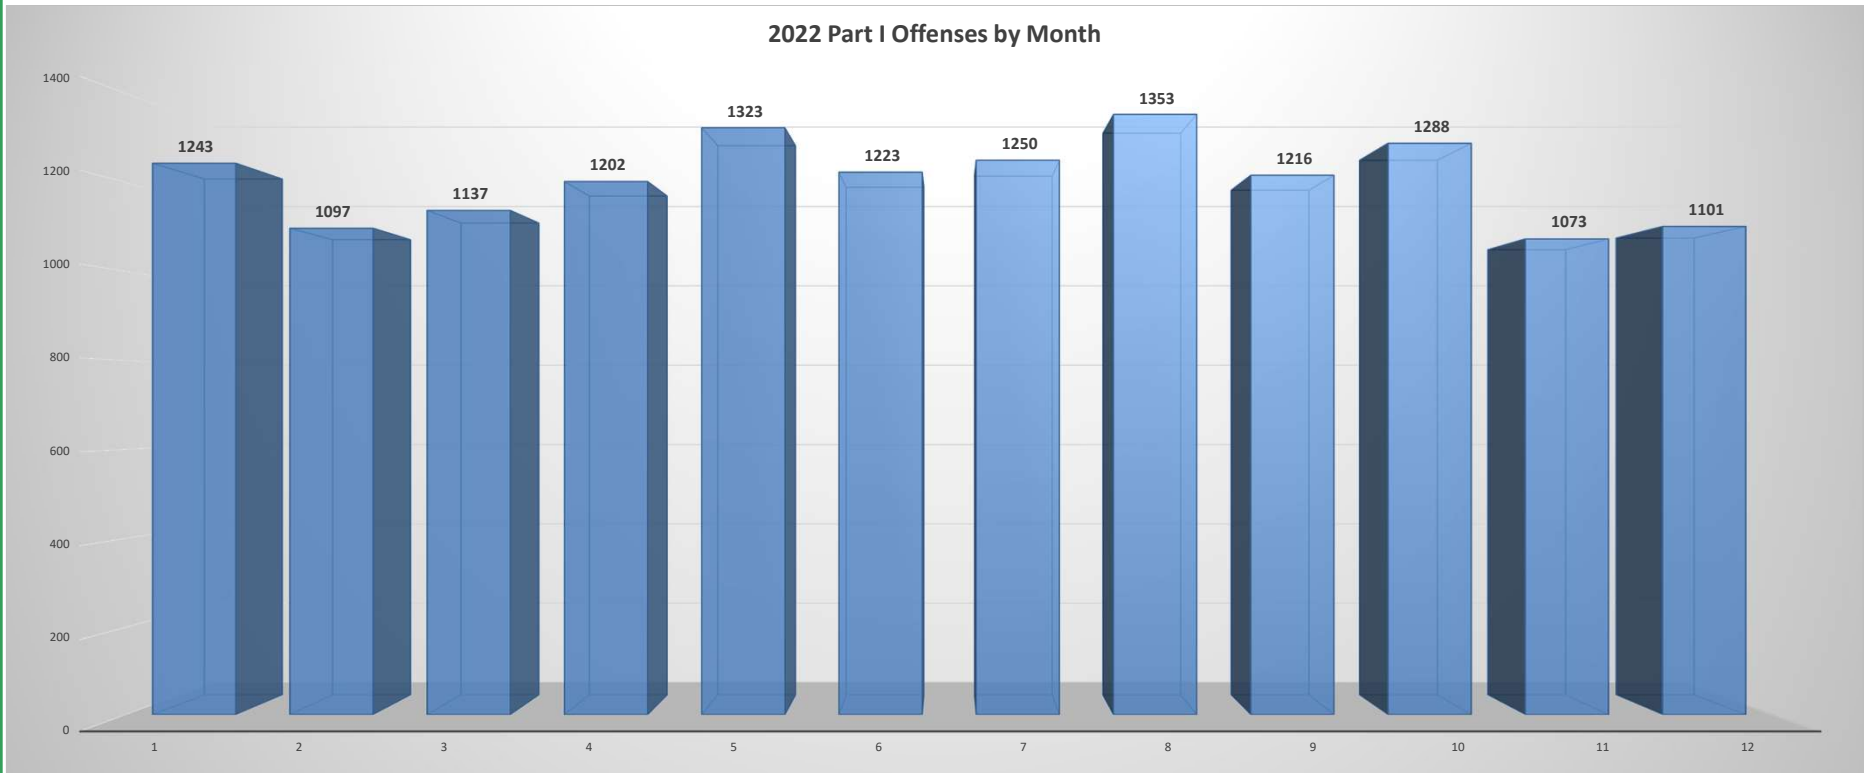

2022

OFFENSE	Jan	Feb	Mar	Apr	May	Jun	Jul	Aug	Sep	Oct	Nov	Dec	TOTAL
All Homicide Offenses	6	6	4	13	7	6	6	4	9	9	5	6	81
Forcible Rape	12	12	21	16	16	17	19	17	18	28	15	17	208
Robbery	39	32	25	32	50	38	35	37	27	37	42	33	427
Aggravated Assault	269	247	221	236	280	249	277	291	254	250	182	214	2970
Violent Crime	326	297	271	297	353	310	337	349	308	324	244	270	3686
Burglary/B & E	195	135	143	183	159	152	169	193	133	179	132	126	1899
Larceny	611	565	647	648	717	687	657	725	693	699	595	627	7871
Stolen Vehicle	111	100	76	74	94	74	87	86	82	86	102	78	1050
Property Crime	917	800	866	905	970	913	913	1004	908	964	829	831	10820
TOTAL	1243	1097	1137	1202	1323	1223	1250	1353	1216	1288	1073	1101	14506

These figures represent the data extracted from the LRPD's Records Management System and can fluctuate from month-to-month as incidents are investigated further and possibly reclassified.

CLR

#FORWARDTOGETHER

2022

2022 Part I Offenses by Month

CLR

#FORWARDTOGETHER