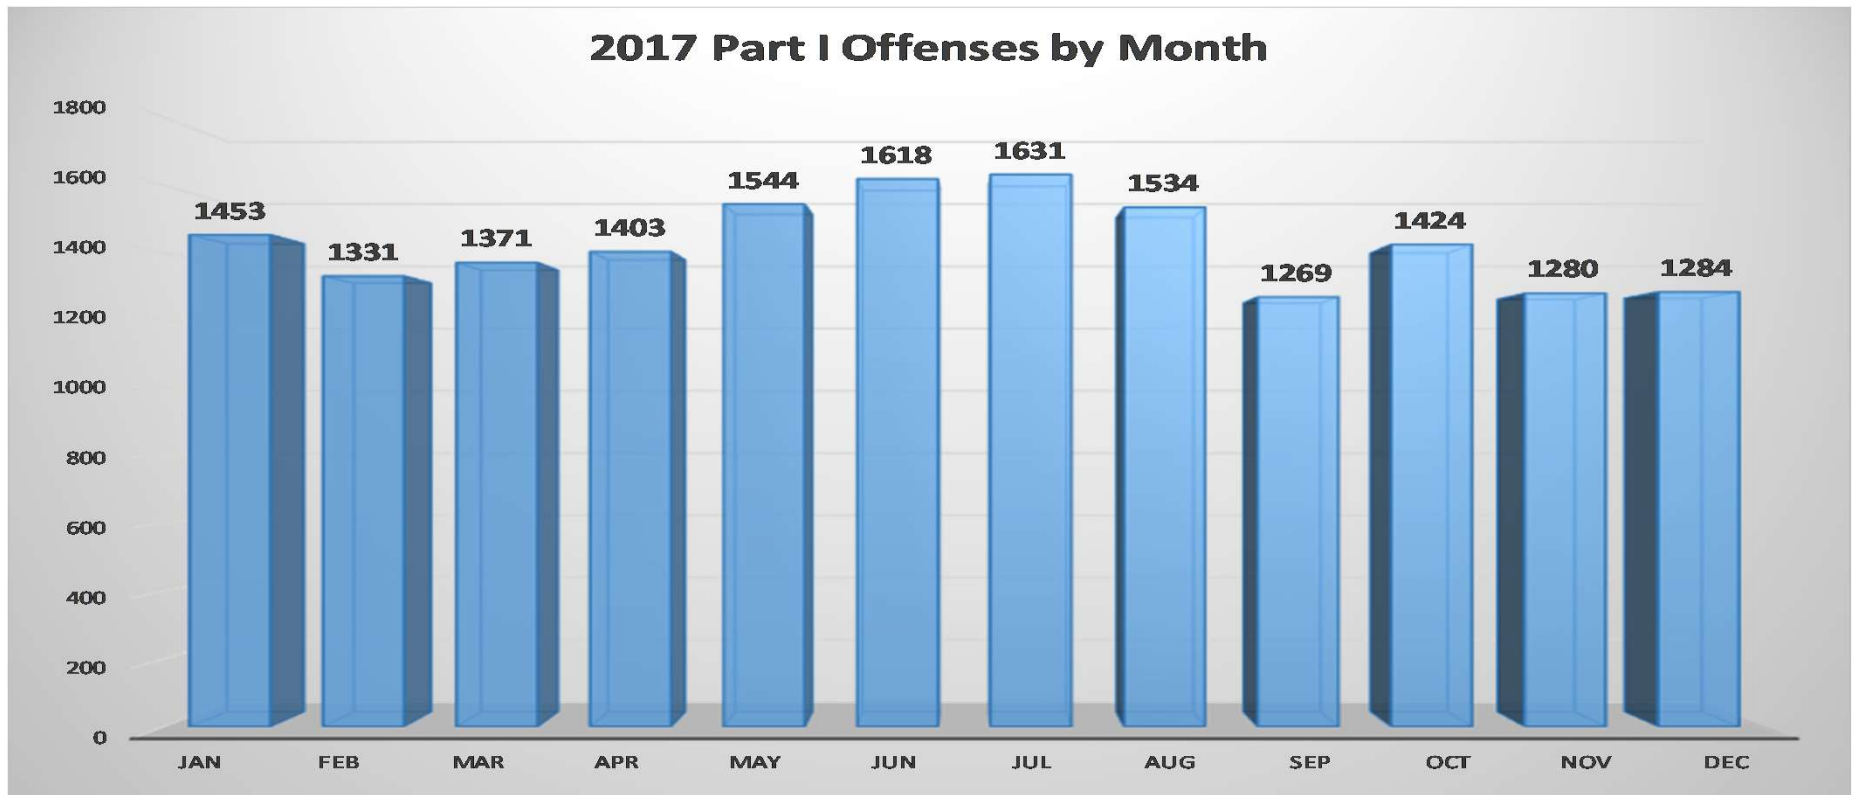

2017

OFFENSE	Jan	Feb	Mar	Apr	May	Jun	Jul	Aug	Sep	Oct	Nov	Dec	TOTAL
All Homicide Offenses	3	3	7	3	7	0	10	8	0	4	2	5	52
Forcible Rape	14	10	15	16	12	21	13	16	8	9	17	15	166
Robbery	55	35	29	45	45	46	36	52	27	32	44	53	499
Aggravated Assault	231	179	235	267	217	267	227	200	183	197	190	166	2559
Violent Crime	303	227	286	331	281	334	286	276	218	242	253	239	3276
Burglary/B & E	173	219	170	200	222	222	211	195	156	198	169	178	2313
Larceny	858	794	822	775	950	960	1023	973	813	902	773	805	10448
Stolen Vehicle	119	91	93	97	91	102	111	90	82	82	85	62	1105
Property Crime	1150	1104	1085	1072	1263	1284	1345	1258	1051	1182	1027	1045	13866
TOTAL	1453	1331	1371	1403	1544	1618	1631	1534	1269	1424	1280	1284	17142

These figures represent the data extracted from the LRPD's Records Management System and can fluctuate from month-to-month as incidents are investigated further and possibly reclassified.

CLR

#FORWARDTOGETHER

2017

2017 Part I Offenses by Month

CLR

#FORWARDTOGETHER