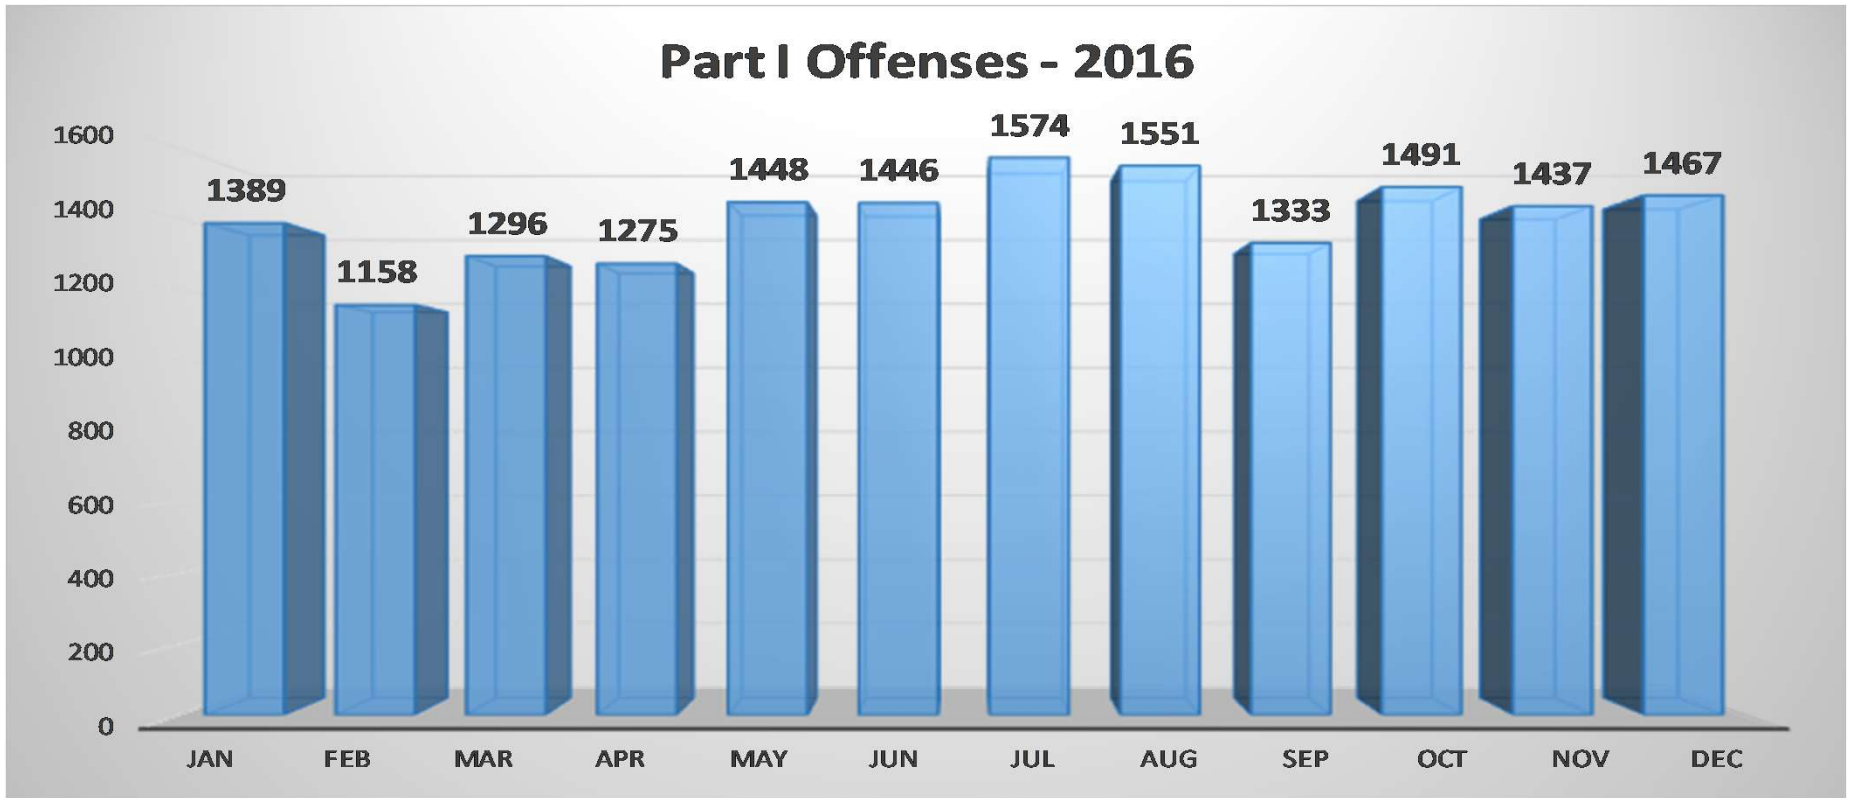

2016

OFFENSE	Jan	Feb	Mar	Apr	May	Jun	Jul	Aug	Sep	Oct	Nov	Dec	TOTAL
All Homicide Offenses	5	2	0	3	2	4	2	3	7	2	8	4	42
Forcible Rape	14	11	15	9	12	9	15	11	12	19	7	9	143
Robbery	64	39	46	36	72	51	64	49	42	73	75	48	659
Aggravated Assault	219	146	179	151	159	184	205	187	158	195	211	230	2224
Violent Crime	302	198	240	199	245	248	286	250	219	289	301	291	3068
Burglary/B & E	166	134	152	136	196	192	191	220	191	182	224	241	2225
Larceny	810	748	818	846	929	895	999	966	833	910	823	838	10415
Stolen Vehicle	111	78	86	94	78	111	98	115	90	110	89	97	1157
Property Crime	1087	960	1056	1076	1203	1198	1288	1301	1114	1202	1136	1176	13797
TOTAL	1389	1158	1296	1275	1448	1446	1574	1551	1333	1491	1437	1467	16865

These figures represent the data extracted from the LRPD's Records Management System and can fluctuate from month-to-month as incidents are investigated further and possibly reclassified.

CLR

#FORWARDTOGETHER

2016

Part I Offenses - 2016

CLR

#FORWARDTOGETHER