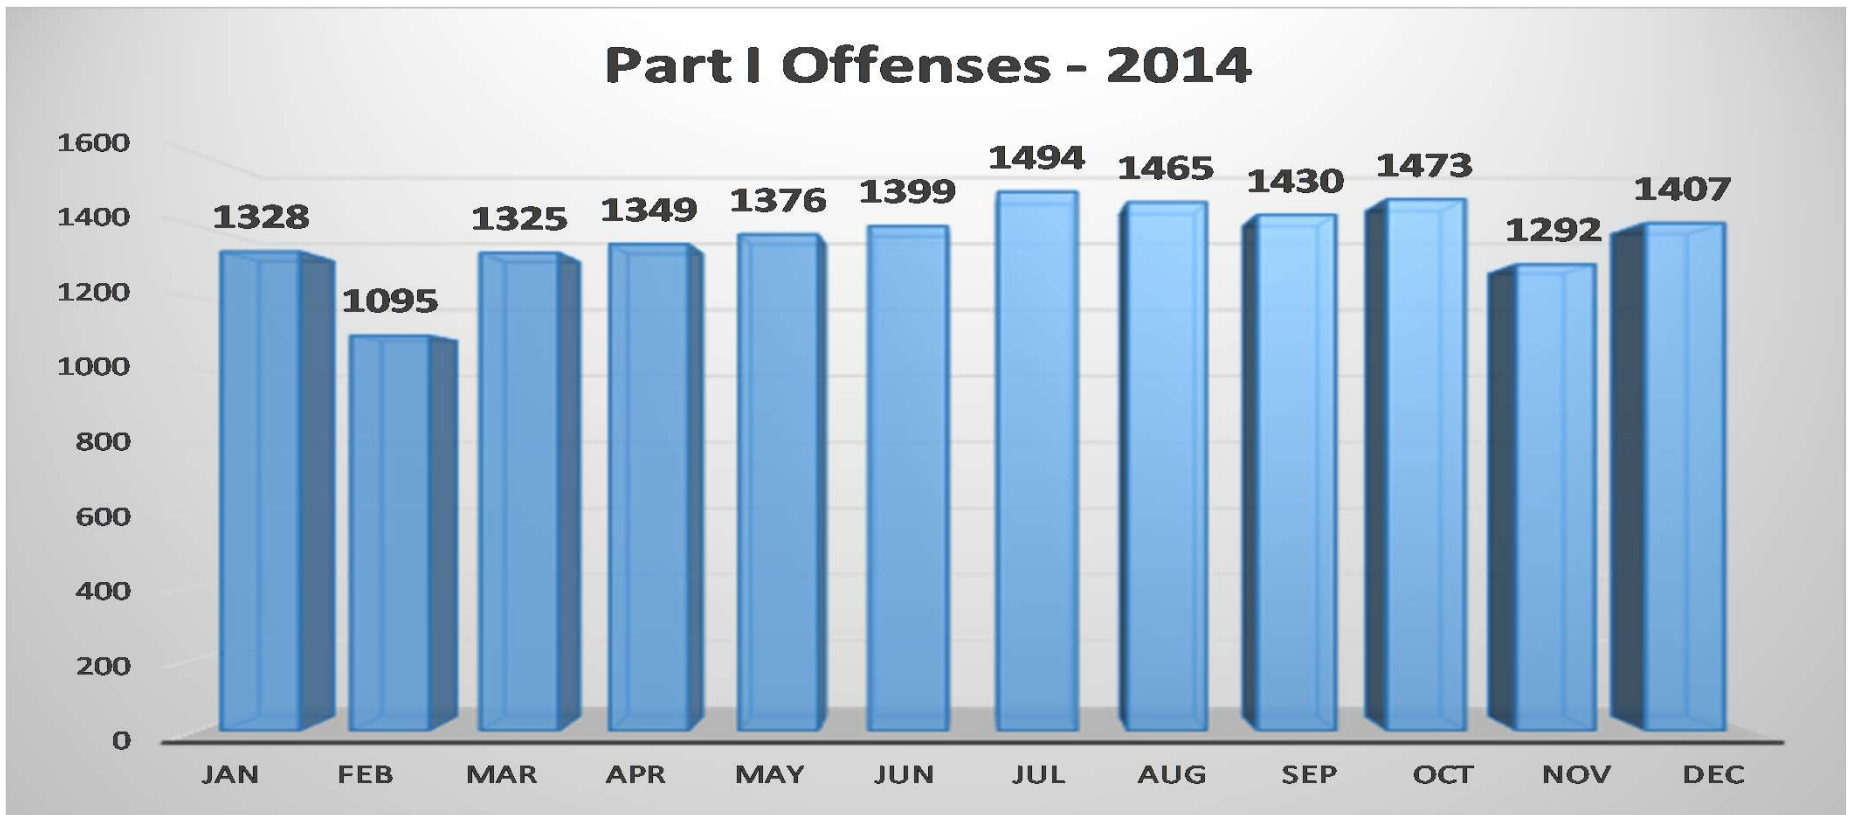

2014

OFFENSE	Jan	Feb	Mar	Apr	May	Jun	Jul	Aug	Sep	Oct	Nov	Dec	TOTAL
All Homicide Offenses	6	4	1	11	3	3	2	3	0	5	2	4	44
Forcible Rape	8	9	9	11	13	15	12	15	16	12	7	6	133
Robbery	66	68	62	61	59	48	62	63	60	70	47	75	741
Aggravated Assault	137	108	201	126	154	216	194	172	149	187	144	146	1934
Violent Crime	217	189	273	209	229	282	270	253	225	274	200	231	2852
Burglary/B & E	205	159	223	184	208	166	196	199	223	253	224	230	2470
Larceny	843	698	769	872	858	871	969	938	906	859	774	867	10224
Stolen Vehicle	63	49	60	84	81	80	59	75	76	87	94	79	887
Property Crime	1111	906	1052	1140	1147	1117	1224	1212	1205	1199	1092	1176	13581
TOTAL	1328	1095	1325	1349	1376	1399	1494	1465	1430	1473	1292	1407	16433

These figures represent the data extracted from the LRPD's Records Management System and can fluctuate from month-to-month as incidents are investigated further and possibly reclassified.

CLR

#FORWARDTOGETHER

2014

Part I Offenses - 2014

CLR

#FORWARDTOGETHER