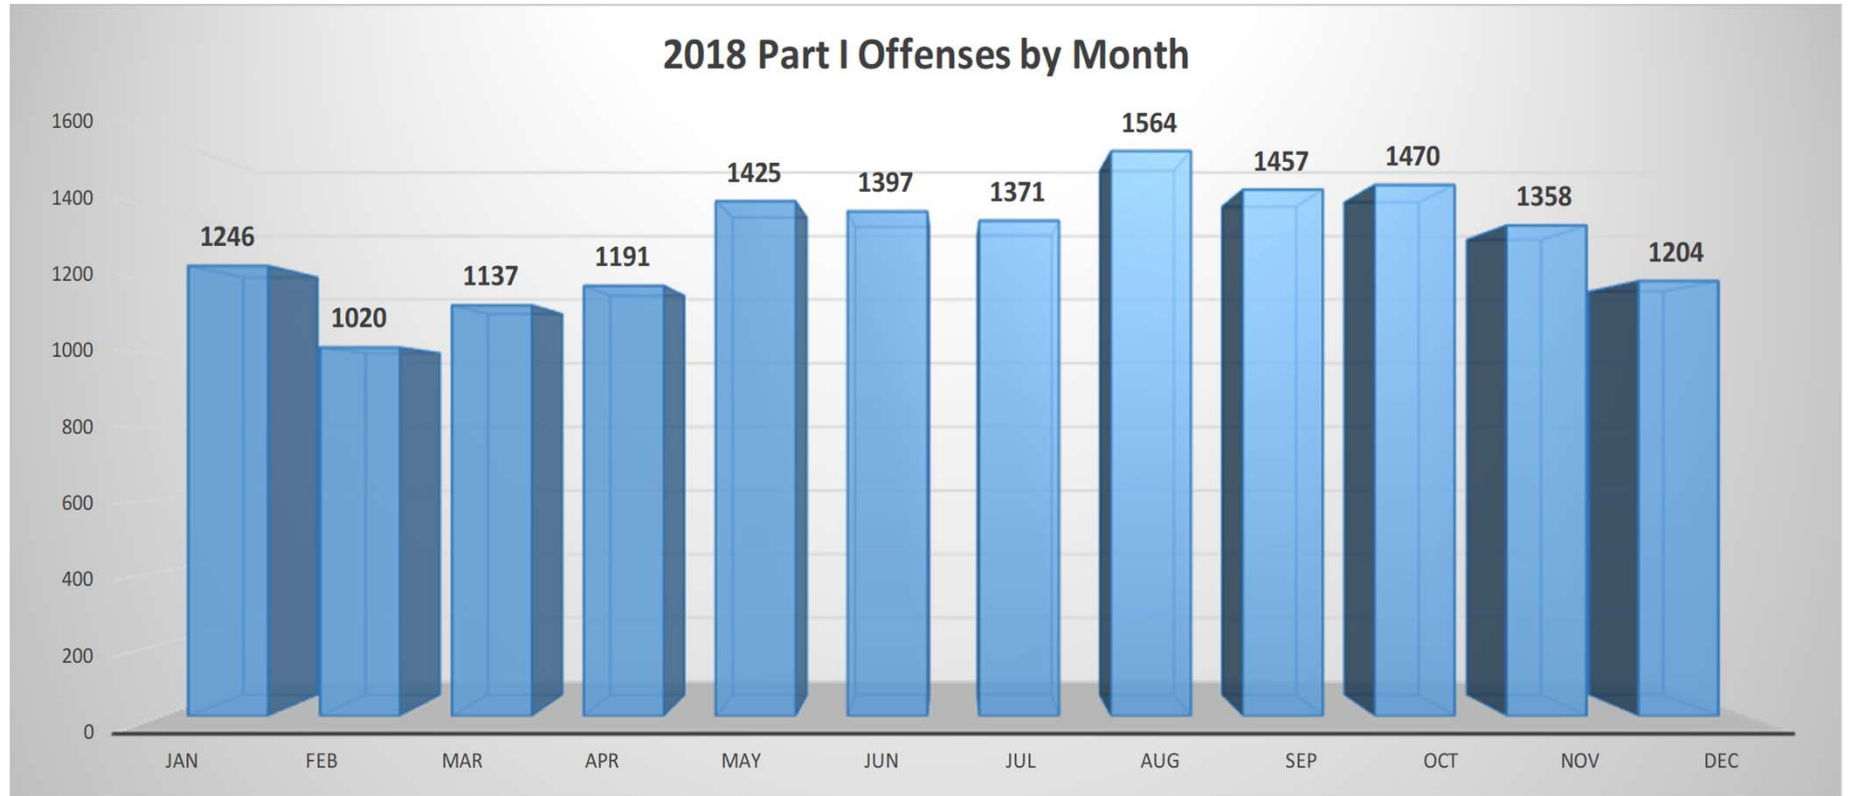

2018

OFFENSE	Jan	Feb	Mar	Apr	May	Jun	Jul	Aug	Sep	Oct	Nov	Dec	TOTAL
All Homicide Offenses	3	2	7	3	4	2	2	2	3	1	10	3	42
Forcible Rape	15	14	18	22	12	27	13	14	14	17	12	13	191
Robbery	31	19	24	16	30	26	27	40	46	30	39	37	365
Aggravated Assault	189	112	176	184	200	168	211	226	231	203	184	164	2248
Violent Crime	238	147	225	225	246	223	253	282	294	251	245	217	2846
Burglary/B & E	169	153	132	146	172	172	198	172	190	171	168	115	1958
Larceny	762	642	720	740	905	889	845	999	874	940	845	774	9935
Stolen Vehicle	77	78	60	80	102	113	75	111	99	108	100	98	1101
Property Crime	1008	873	912	966	1179	1174	1118	1282	1163	1219	1113	987	12994
TOTAL	1246	1020	1137	1191	1425	1397	1371	1564	1457	1470	1358	1204	15840

These figures represent the data extracted from the LRPD's Records Management System and can fluctuate from month-to-month as incidents are investigated further and possibly reclassified.

CLR

#FORWARDTOGETHER

2018

2018 Part I Offenses by Month

CLR

#FORWARDTOGETHER