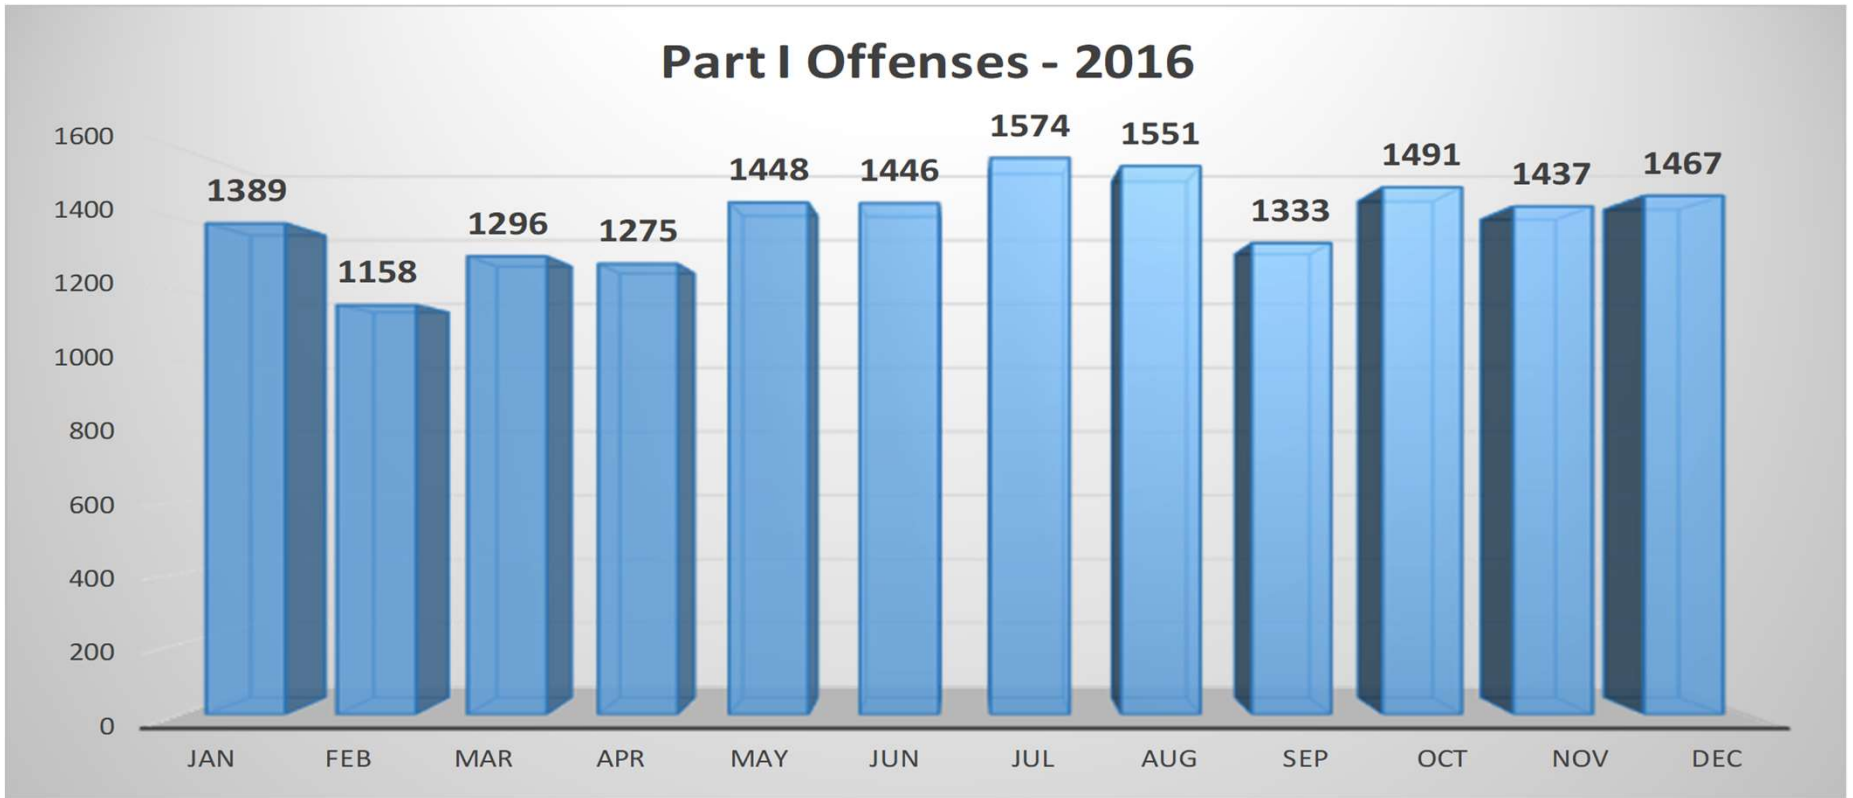

2016

OFFENSE	Jan	Feb	Mar	Apr	May	Jun	Jul	Aug	Sep	Oct	Nov	Dec	TOTAL
All Homicide Offenses	5	2	0	3	2	4	2	3	7	2	8	4	42
Forcible Rape	14	11	15	9	12	9	15	11	12	19	7	9	143
Robbery	64	39	46	36	72	51	64	49	42	73	75	48	659
Aggravated Assault	219	146	179	151	159	184	205	187	158	195	211	230	2224
Violent Crime	302	198	240	199	245	248	286	250	219	289	301	291	3068
Burglary/B & E	166	134	152	136	196	192	191	220	191	182	224	241	2225
Larceny	810	748	818	846	929	895	999	966	833	910	823	838	10415
Stolen Vehicle	111	78	86	94	78	111	98	115	90	110	89	97	1157
Property Crime	1087	960	1056	1076	1203	1198	1288	1301	1114	1202	1136	1176	13797
TOTAL	1389	1158	1296	1275	1448	1446	1574	1551	1333	1491	1437	1467	16865

These figures represent the data extracted from the LRPD's Records Management System and can fluctuate from month-to-month as incidents are investigated further and possibly reclassified.

CLR

#FORWARDTOGETHER

2016

Part I Offenses - 2016

CLR

#FORWARDTOGETHER