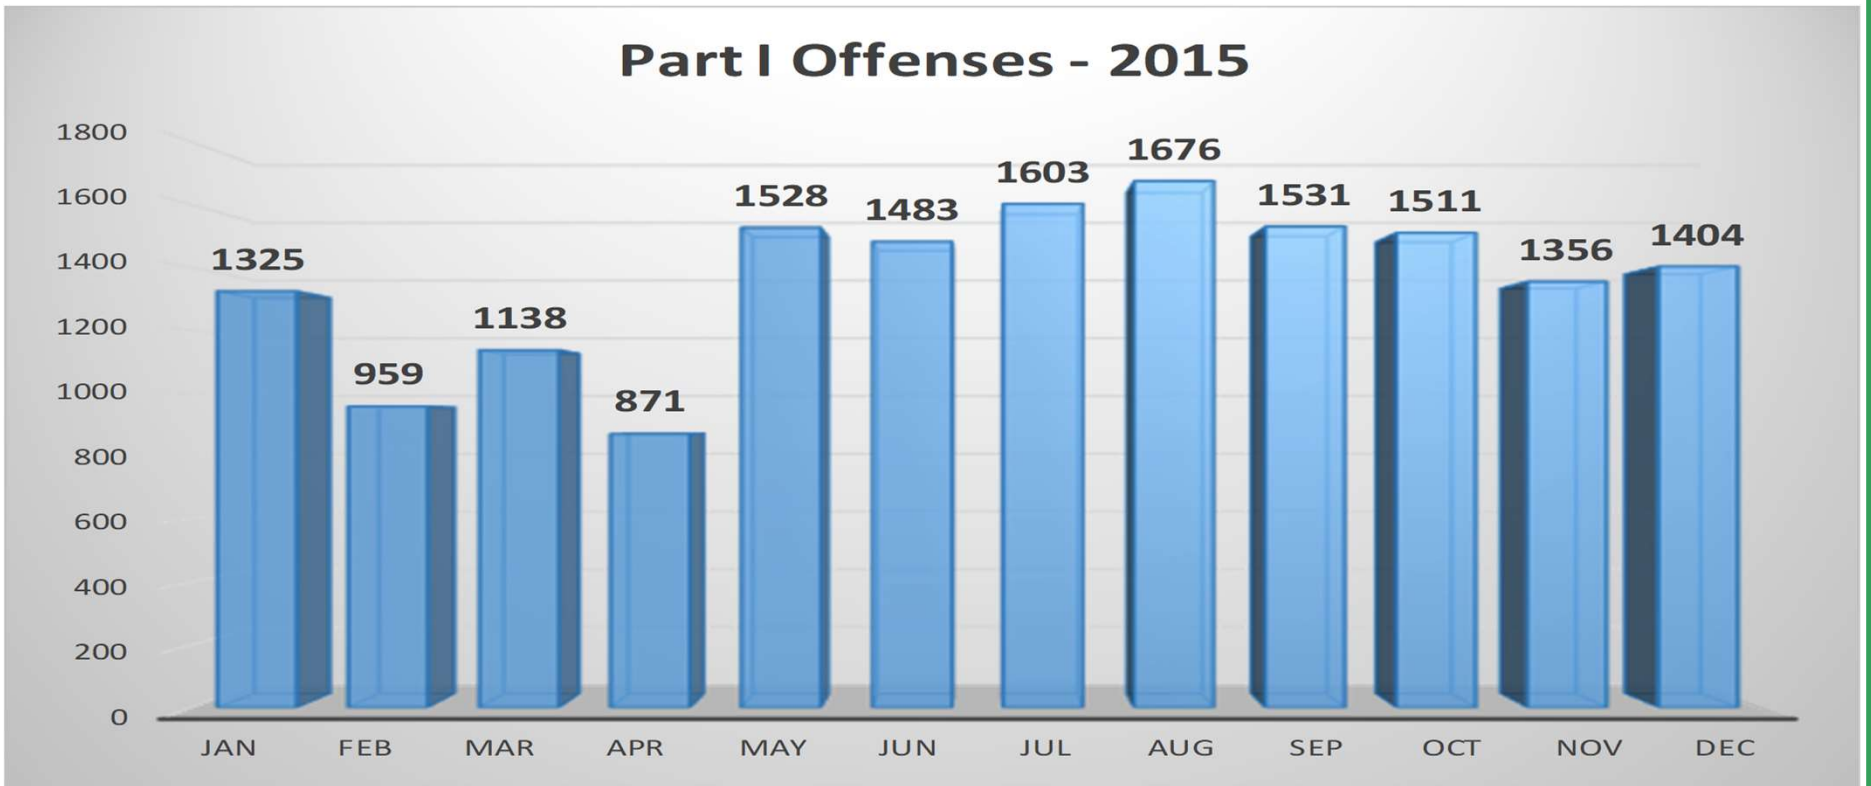

2015

OFFENSE	Jan	Feb	Mar	Apr	May	Jun	Jul	Aug	Sep	Oct	Nov	Dec	TOTAL
All Homicide Offenses	2	3	0	5	1	2	4	2	4	0	4	3	30
Forcible Rape	11	7	10	10	21	11	13	20	15	20	9	13	160
Robbery	83	43	45	26	65	50	63	65	68	64	55	52	679
Aggravated Assault	108	86	119	106	202	160	193	234	256	190	160	191	2005
Violent Crime	204	139	174	147	289	223	273	321	343	274	228	259	2874
Burglary/B & E	261	156	176	116	185	175	188	215	199	226	198	189	2284
Larceny	798	604	718	541	1008	1025	1078	1059	901	921	850	878	10381
Stolen Vehicle	62	60	70	67	46	60	64	81	88	90	80	78	846
Property Crime	1121	820	964	724	1239	1260	1330	1355	1188	1237	1128	1145	13511
TOTAL	1325	959	1138	871	1528	1483	1603	1676	1531	1511	1356	1404	16385

These figures represent the data extracted from the LRPD's Records Management System and can fluctuate from month-to-month as incidents are investigated further and possibly reclassified.

CLR

#FORWARDTOGETHER

2015

Part I Offenses - 2015

CLR

#FORWARDTOGETHER