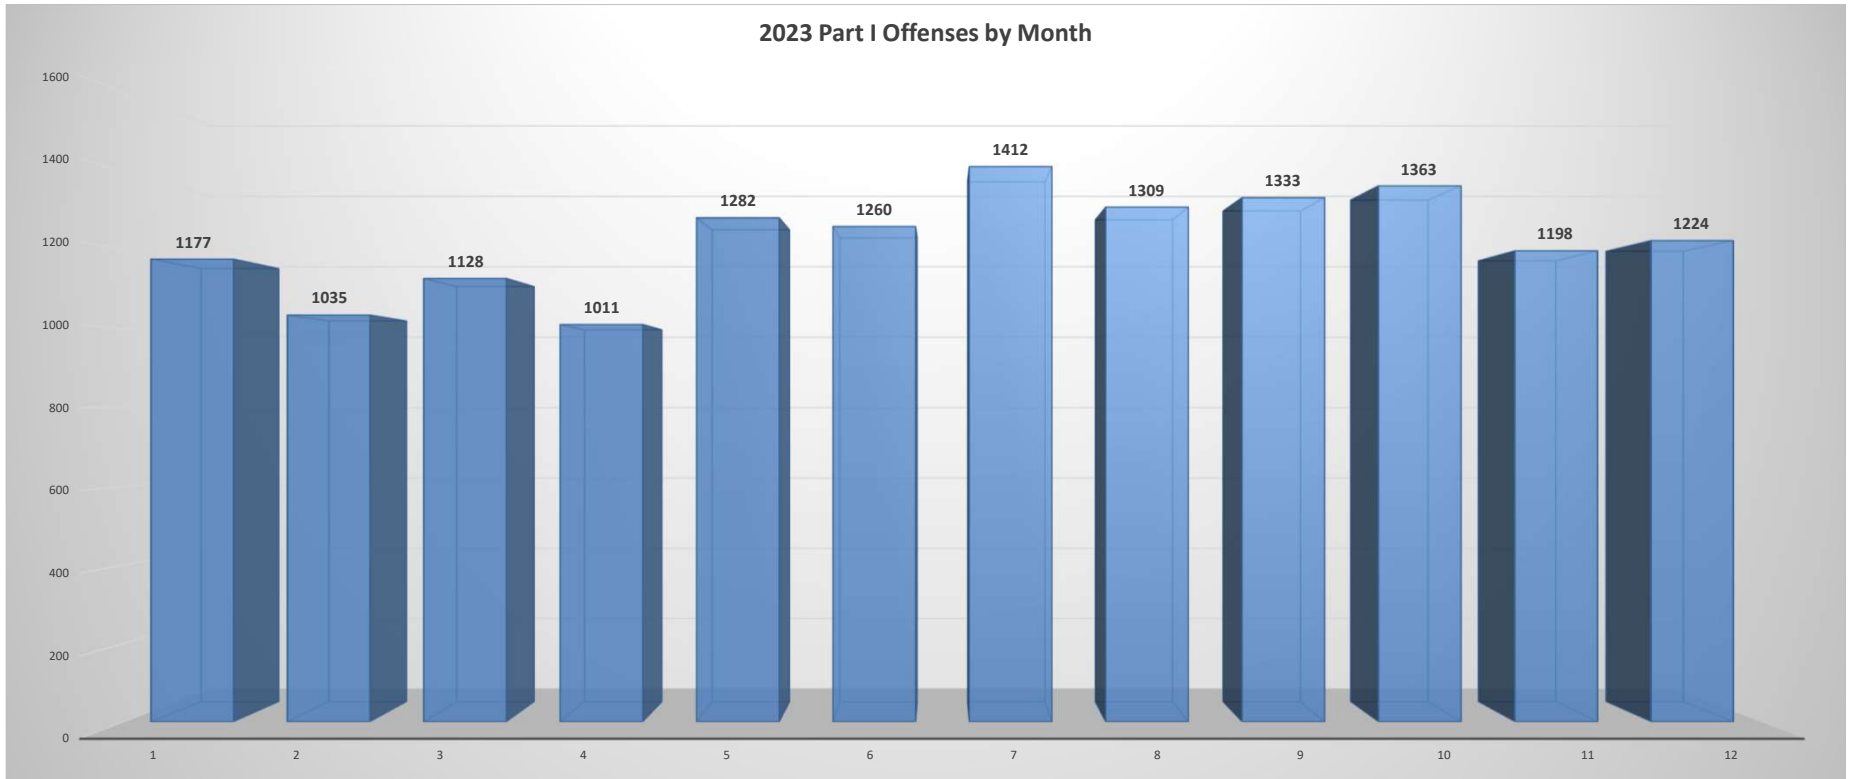

2023

OFFENSE	Jan	Feb	Mar	Apr	May	Jun	Jul	Aug	Sep	Oct	Nov	Dec	TOTAL
All Homicide Offenses	5	1	8	2	4	6	7	7	2	7	6	8	63
Forcible Rape	10	15	11	17	16	20	15	14	30	22	22	14	206
Robbery	25	39	38	41	28	36	47	39	42	40	34	39	448
Aggravated Assault	236	217	256	176	275	258	296	235	222	257	239	261	2928
Violent Crime	276	272	313	236	323	320	365	295	296	326	301	322	3645
Burglary/B & E	133	110	136	144	180	131	176	167	152	168	161	172	1830
Larceny	678	565	613	563	682	739	785	762	802	787	655	630	8261
Stolen Vehicle	90	88	66	68	97	70	86	85	83	82	81	100	996
Property Crime	901	763	815	775	959	940	1047	1014	1037	1037	897	902	11087
TOTAL	1177	1035	1128	1011	1282	1260	1412	1309	1333	1363	1198	1224	14732

These figures represent the data extracted from the LRPD's Records Management System and can fluctuate from month-to-month as incidents are investigated further and possibly reclassified.

CLR

#FORWARDTOGETHER

2023

2023 Part I Offenses by Month

CLR
#FORWARDTOGETHER