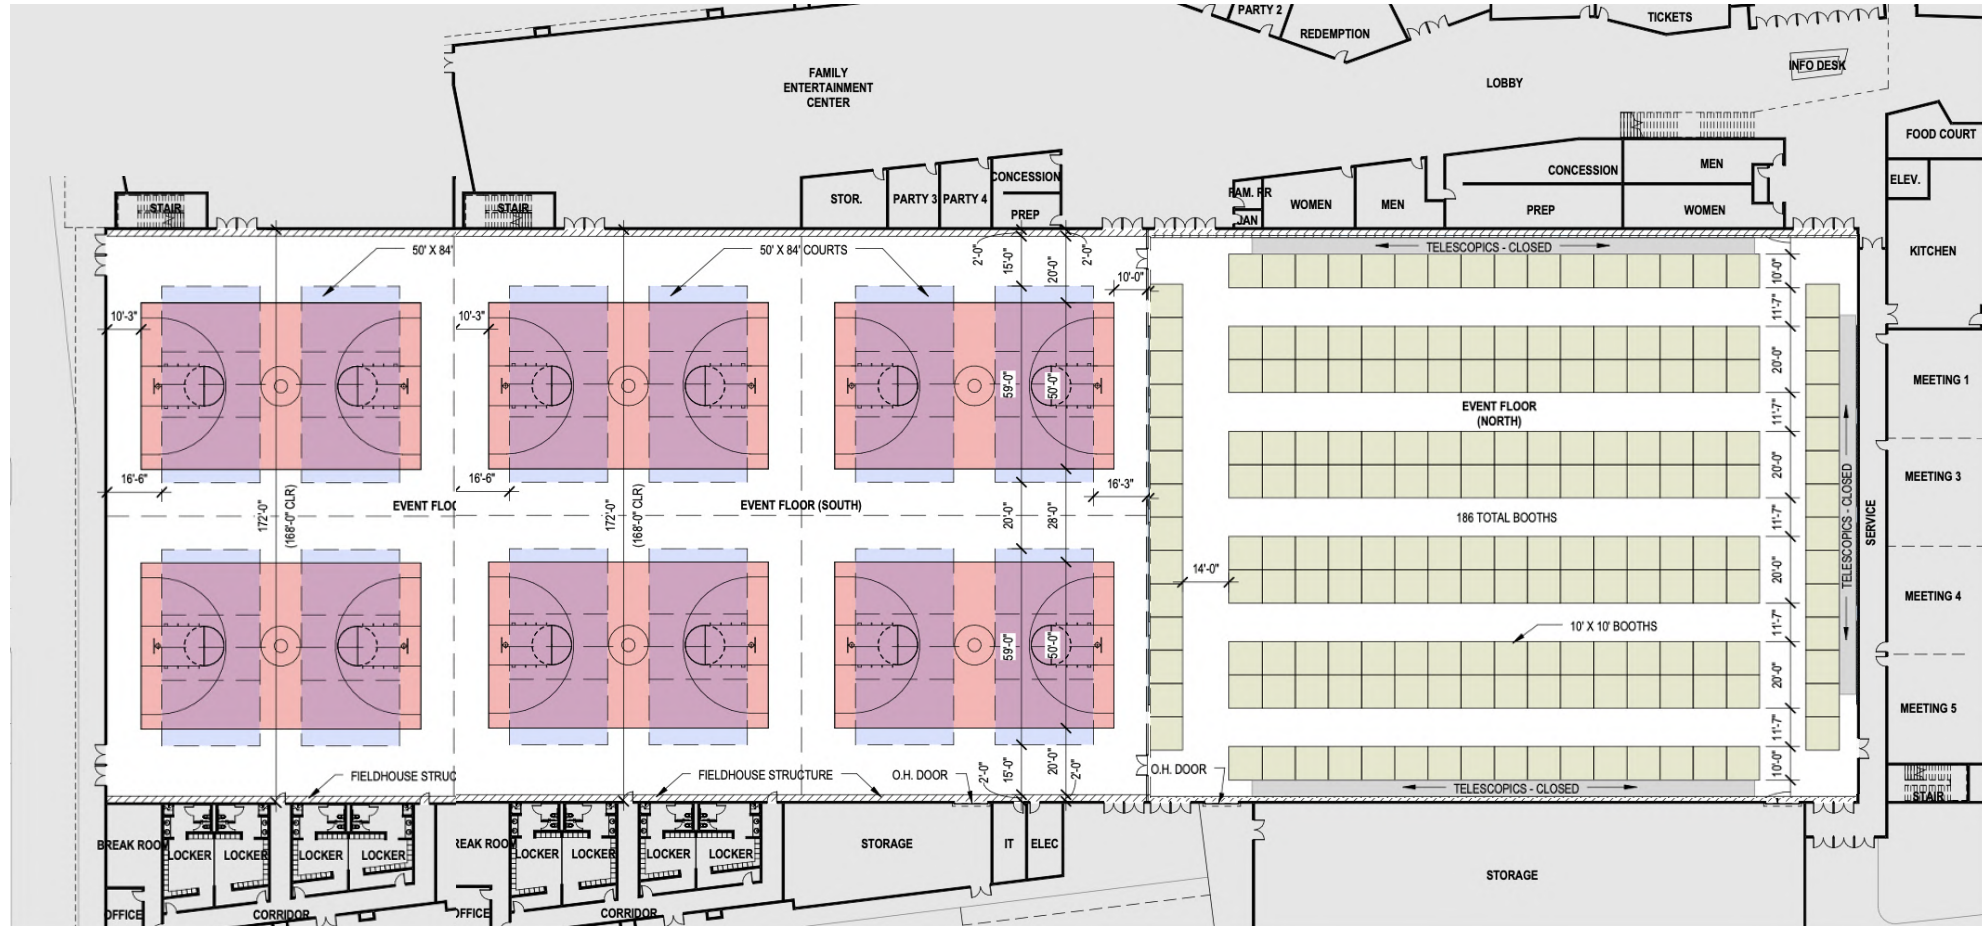

SPORTS FACILITIES
COMPANIES

CITY OF
LITTLE ROCK
ARKANSAS

Little Rock
CONVENTION &
VISITORS BUREAU

Parks & Recreation

FACILITY FLOOR PLAN: INDOOR ATHLETIC FACILITY

FACILITY FLOOR PLAN: INDOOR ATHLETIC FACILITY

FACILITY FLOOR PLAN: INDOOR ATHLETIC FACILITY

FACILITY FLOOR PLAN: INDOOR ATHLETIC FACILITY

FACILITY FLOOR PLAN: INDOOR ATHLETIC FACILITY

FACILITY FLOOR PLAN: INDOOR ATHLETIC FACILITY

BANQUET LAYOUT

- 624 FLOOR SEATS TOTAL
- (78) 5'-0" DIA. TABLES, SEAT 8 PEOPLE
- (1) STAGE / 20-SEAT PRESENTER TABLE

CONFERENCE / CLASSROOM LAYOUT

- 1,144 SEATS TOTAL
- (6) STAGES / 10-SEAT PRESENTER TABLES

DOUBLE WEDDING LAYOUT

- (2) 224-GUEST WEDDINGS
- (56) 5'-0" DIA. TABLES, SEAT 8 PEOPLE
- (2) 10-SEAT WEDDING PARTY TABLES

SPECIFICATIONS:

Field Complex: 30.2 Acres

Site Development: 25.4 Acres

Total: 55.63 Acres

FACILITIES:

6 BB/SB Synthetic Flex Fields

With 12 Youth BB/SB Fields

With 6 Multi-Purpose Fields