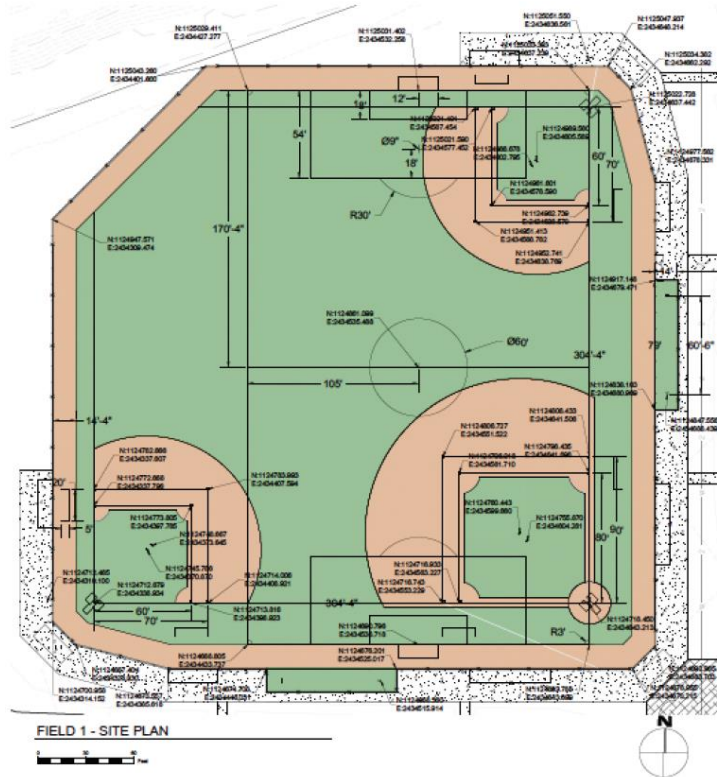

LARGE WEDDING LAYOUT

- 520 GUEST SEATS TOTAL
- (65) 5'-0" DIA. TABLES, SEAT 8 PEOPLE
- 14-SEAT WEDDING PARTY TABLE

OUTDOOR FIELD COMPLEX

 SPORTS FACILITIES
COMPANIES

Little Rock

OUTDOOR SPORTS VENUE

CITY OF LITTLE ROCK, ARKANSAS

SPECIFICATIONS:

Field Complex: 30.2 Acres

Site Development: 25.4 Acres

Total: 55.63 Acres

FACILITIES:

6 BB/SB Synthetic Flex Fields

With 12 Youth BB/SB Fields

With 6 Multi-Purpose Fields

4 Multi-purpose Flex Fields

With 4 Youth BB/SB Fields

Primary Support Building

Kitchen + Café Seating with Lobby

Training Room

Flex Meeting Room

Press Box

Maintenance Buildings

FLEX FIELD DESIGN: **OUTDOOR ATHLETIC FACILITY**

FLEX FIELD SET-UP: BASEBALL/SOFTBALL

SYNTHETIC TURF FLEX FIELDS

DIAMOND FIELD

MULTI-PURPOSE FIELD

DIAMOND FLEX FIELDS

DIAMOND FLEX FIELDS

MULT-PURPOSE FLEX FIELDS