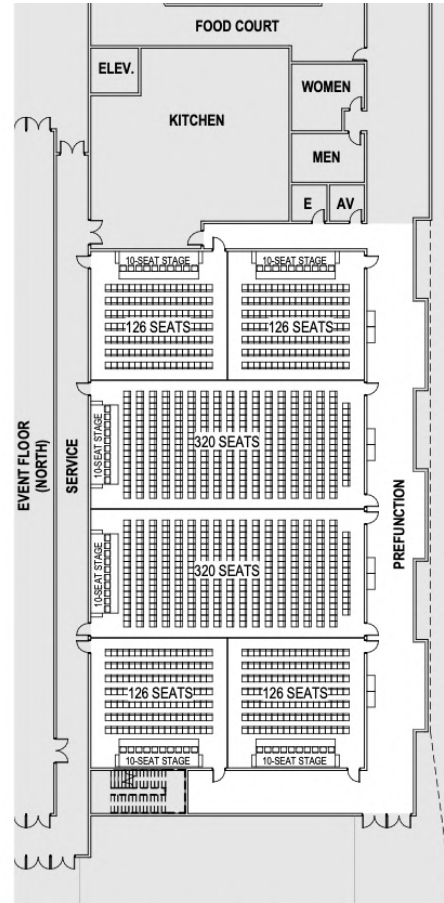

FACILITY FLOOR PLAN: INDOOR ATHLETIC FACILITY

FACILITY FLOOR PLAN: INDOOR ATHLETIC FACILITY

FACILITY FLOOR PLAN: INDOOR ATHLETIC FACILITY

FACILITY FLOOR PLAN: INDOOR ATHLETIC FACILITY

BANQUET LAYOUT

- 624 FLOOR SEATS TOTAL
- (78) 5'-0" DIA. TABLES, SEAT 8 PEOPLE
- (1) STAGE / 20-SEAT PRESENTER TABLE

CONFERENCE / CLASSROOM LAYOUT

- 1,144 SEATS TOTAL
- (6) STAGES / 10-SEAT PRESENTER TABLES

DOUBLE WEDDING LAYOUT

- (2) 224-GUEST WEDDINGS
- (56) 5'-0" DIA. TABLES, SEAT 8 PEOPLE
- (2) 10-SEAT WEDDING PARTY TABLES

LARGE WEDDING LAYOUT

- 520 GUEST SEATS TOTAL
- (65) 5'-0" DIA. TABLES, SEAT 8 PEOPLE
- 14-SEAT WEDDING PARTY TABLE

OUTDOOR FIELD COMPLEX

 SPORTS FACILITIES
COMPANIES

Little Rock

OUTDOOR SPORTS VENUE

CITY OF LITTLE ROCK, ARKANSAS