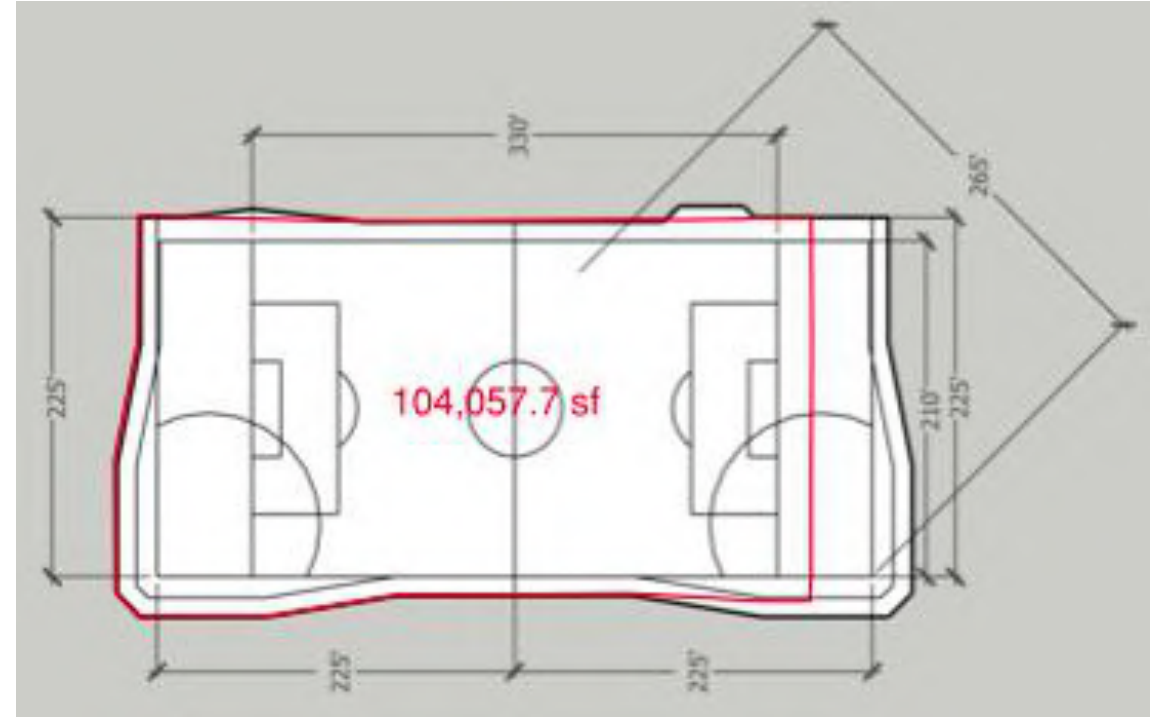

MULT-PURPOSE FLEX FIELDS