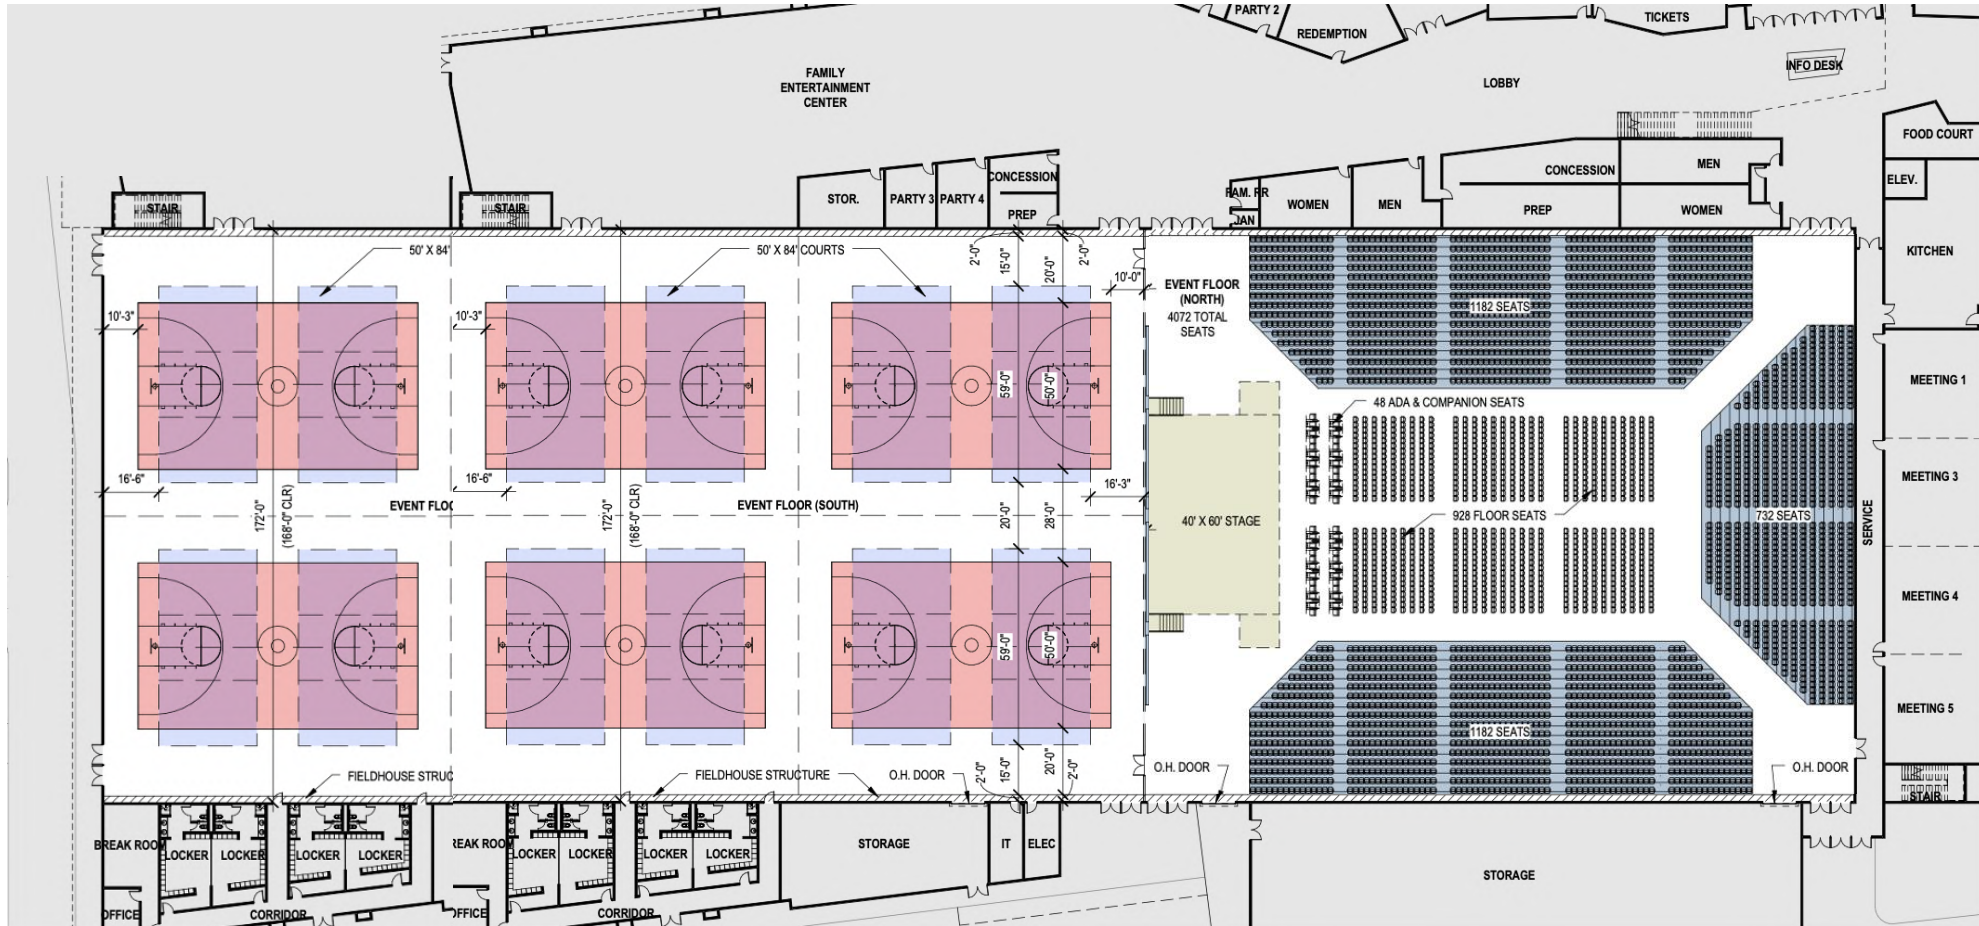

SPORTS FACILITIES
COMPANIES

CITY OF
LITTLE ROCK
ARKANSAS

Little Rock
CONVENTION &
VISITORS BUREAU

Parks & Recreation

FACILITY FLOOR PLAN: INDOOR ATHLETIC FACILITY

FACILITY FLOOR PLAN: INDOOR ATHLETIC FACILITY

FACILITY FLOOR PLAN: INDOOR ATHLETIC FACILITY

FACILITY FLOOR PLAN: INDOOR ATHLETIC FACILITY

FACILITY FLOOR PLAN: INDOOR ATHLETIC FACILITY

FACILITY FLOOR PLAN: INDOOR ATHLETIC FACILITY

BANQUET LAYOUT

- 624 FLOOR SEATS TOTAL
- (78) 5'-0" DIA. TABLES, SEAT 8 PEOPLE
- (1) STAGE / 20-SEAT PRESENTER TABLE

CONFERENCE / CLASSROOM LAYOUT

- 1,144 SEATS TOTAL
- (6) STAGES / 10-SEAT PRESENTER TABLES

DOUBLE WEDDING LAYOUT

- (2) 224-GUEST WEDDINGS
- (56) 5'-0" DIA. TABLES, SEAT 8 PEOPLE
- (2) 10-SEAT WEDDING PARTY TABLES

SPECIFICATIONS:

Field Complex: 30.2 Acres

Site Development: 25.4 Acres

Total: 55.63 Acres

FACILITIES:

6 BB/SB Synthetic Flex Fields

With 12 Youth BB/SB Fields

With 6 Multi-Purpose Fields