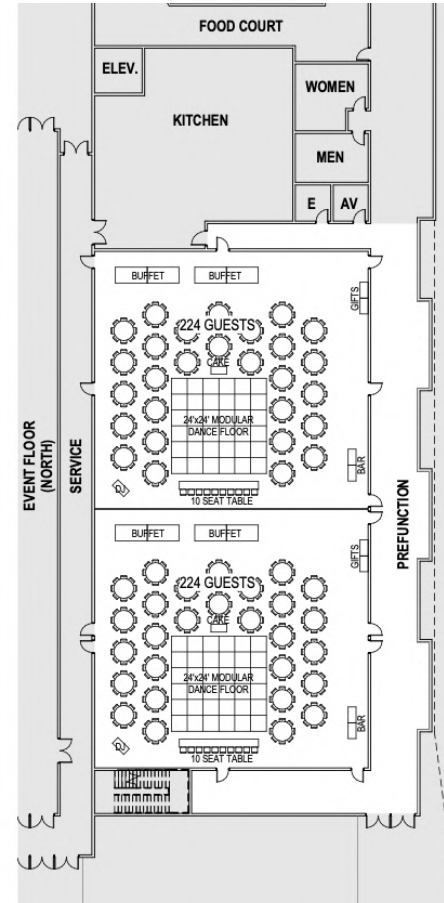

FACILITY FLOOR PLAN: INDOOR ATHLETIC FACILITY

FACILITY FLOOR PLAN: INDOOR ATHLETIC FACILITY

FACILITY FLOOR PLAN: INDOOR ATHLETIC FACILITY

FACILITY FLOOR PLAN: INDOOR ATHLETIC FACILITY

BANQUET LAYOUT

- 624 FLOOR SEATS TOTAL
- (78) 5'-0" DIA. TABLES, SEAT 8 PEOPLE
- (1) STAGE / 20-SEAT PRESENTER TABLE

CONFERENCE / CLASSROOM LAYOUT

- 1,144 SEATS TOTAL
- (6) STAGES / 10-SEAT PRESENTER TABLES

DOUBLE WEDDING LAYOUT

- (2) 224-GUEST WEDDINGS
- (56) 5'-0" DIA. TABLES, SEAT 8 PEOPLE
- (2) 10-SEAT WEDDING PARTY TABLES

LARGE WEDDING LAYOUT

- 520 GUEST SEATS TOTAL
- (65) 5'-0" DIA. TABLES, SEAT 8 PEOPLE
- 14-SEAT WEDDING PARTY TABLE

OUTDOOR FIELD COMPLEX

 SPORTS FACILITIES
COMPANIES

Little Rock

OUTDOOR SPORTS VENUE

CITY OF LITTLE ROCK, ARKANSAS