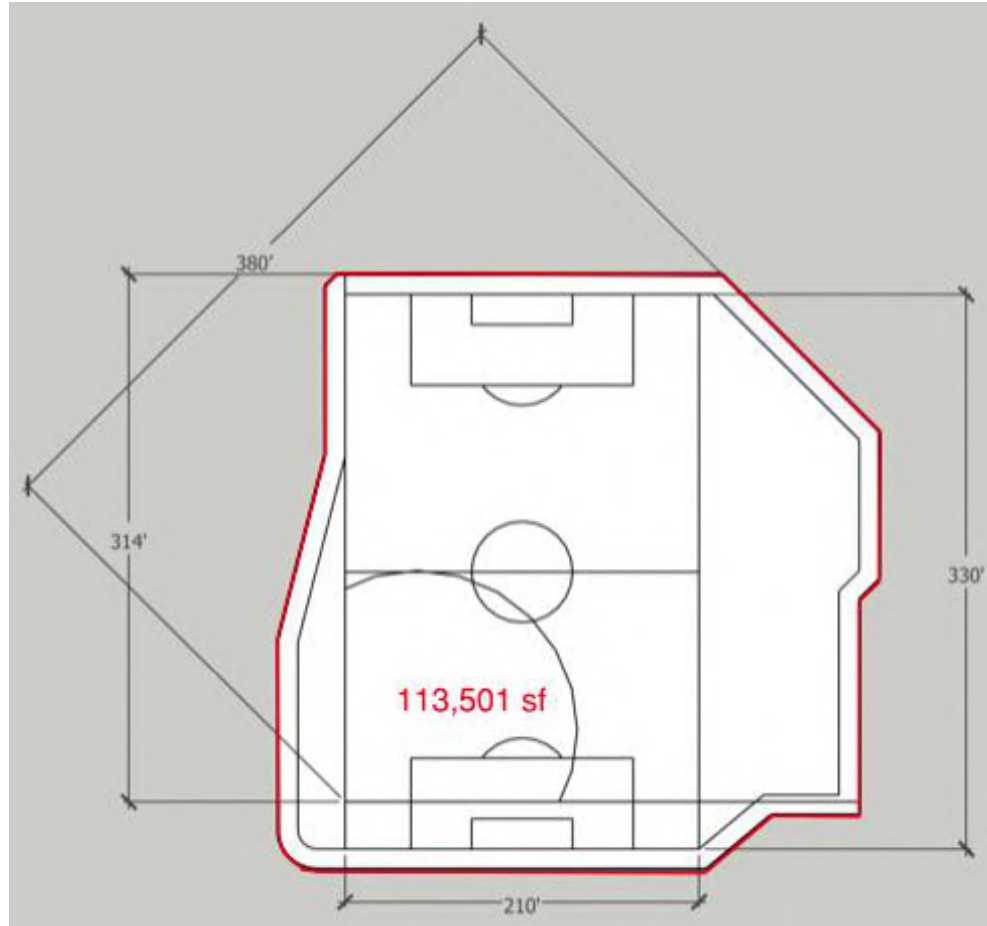

DIAMOND FLEX FIELDS