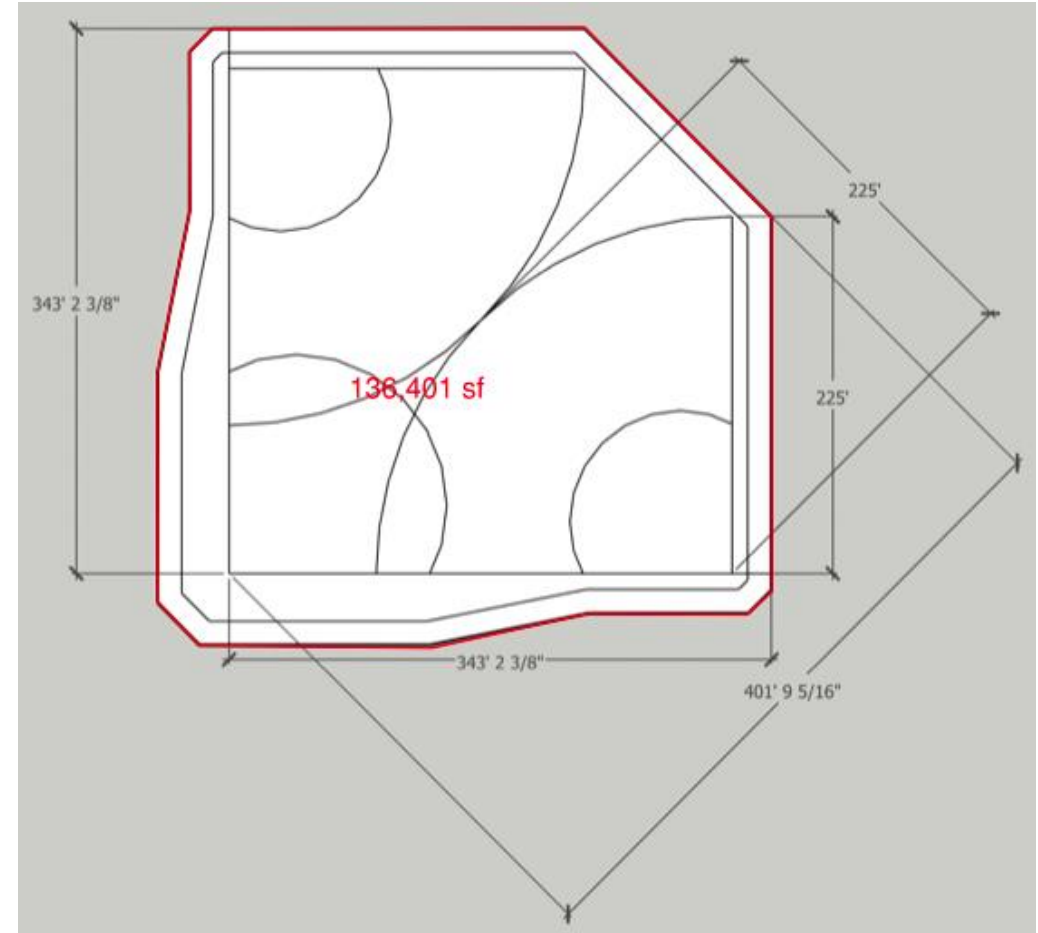

DIAMOND FLEX FIELDS