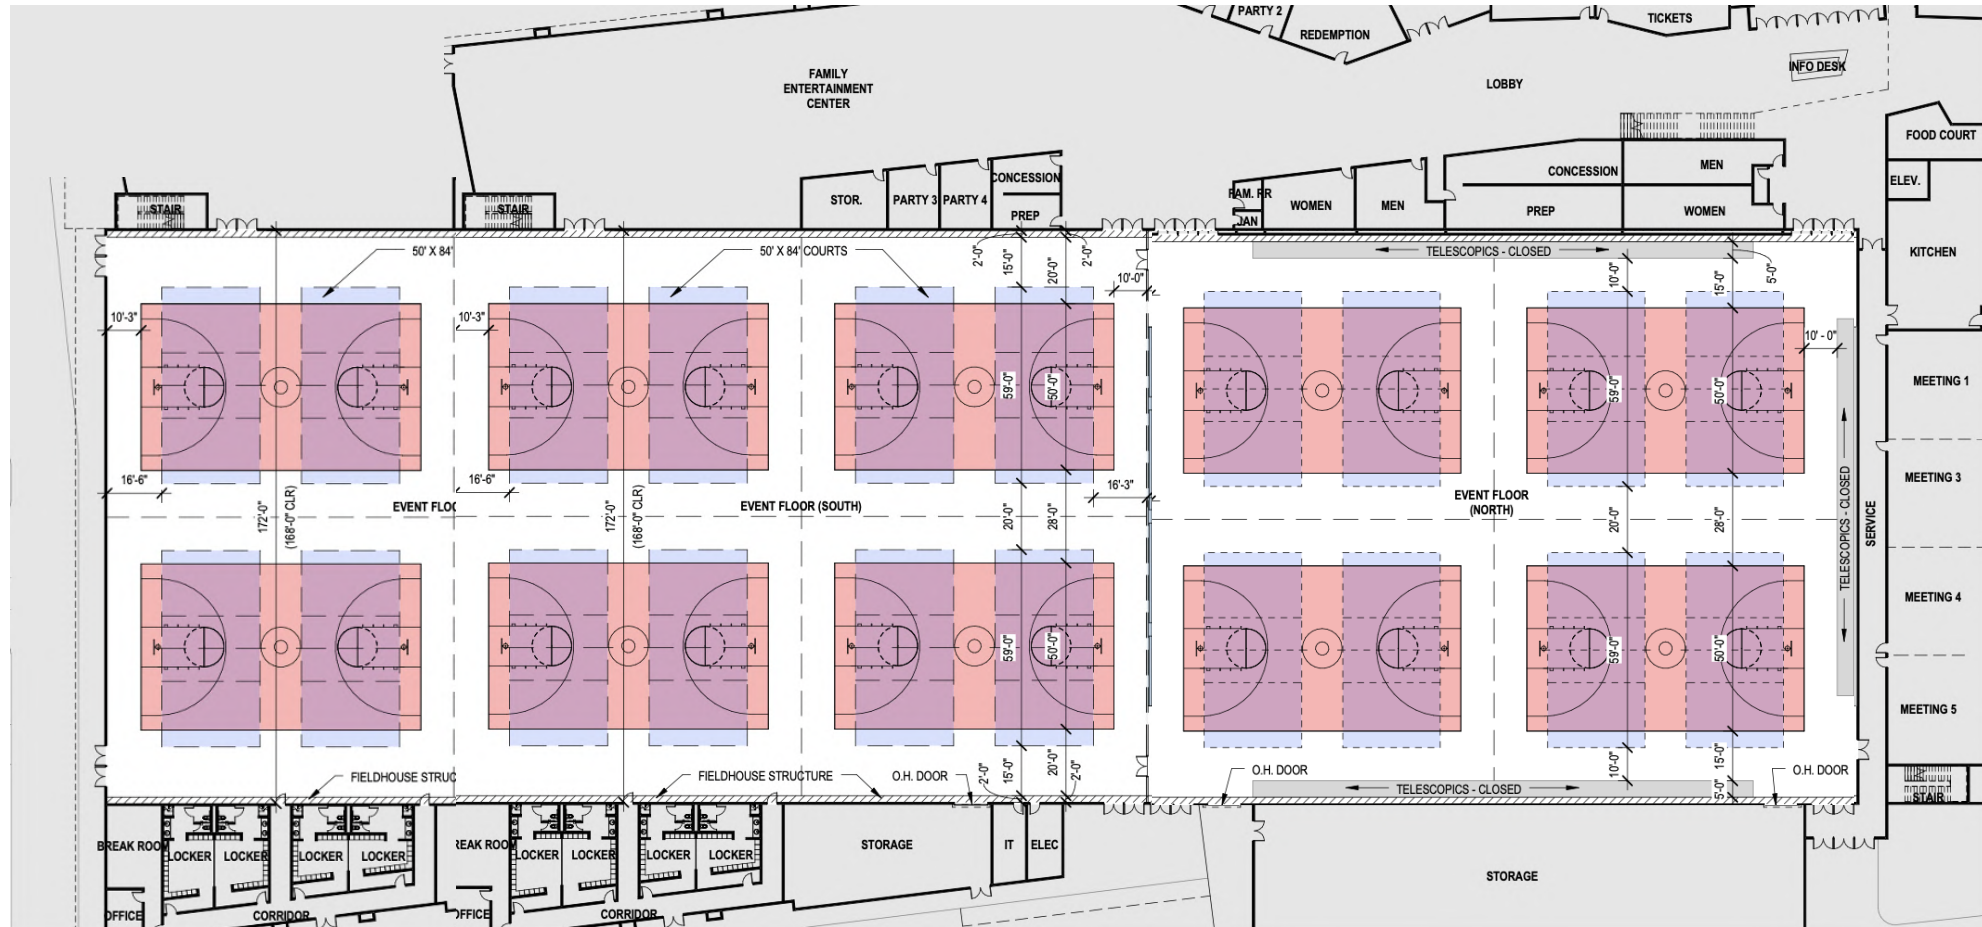

SPORTS FACILITIES
COMPANIES

CITY OF
LITTLE ROCK
ARKANSAS

Little Rock
CONVENTION &
VISITORS BUREAU

Parks & Recreation

FACILITY FLOOR PLAN: INDOOR ATHLETIC FACILITY

FACILITY FLOOR PLAN: INDOOR ATHLETIC FACILITY

FACILITY FLOOR PLAN: INDOOR ATHLETIC FACILITY

FACILITY FLOOR PLAN: INDOOR ATHLETIC FACILITY

FACILITY FLOOR PLAN: INDOOR ATHLETIC FACILITY

FACILITY FLOOR PLAN: INDOOR ATHLETIC FACILITY

BANQUET LAYOUT

- 624 FLOOR SEATS TOTAL
- (78) 5'-0" DIA. TABLES, SEAT 8 PEOPLE
- (1) STAGE / 20-SEAT PRESENTER TABLE

CONFERENCE / CLASSROOM LAYOUT

- 1,144 SEATS TOTAL
- (6) STAGES / 10-SEAT PRESENTER TABLES

DOUBLE WEDDING LAYOUT

- (2) 224-GUEST WEDDINGS
- (56) 5'-0" DIA. TABLES, SEAT 8 PEOPLE
- (2) 10-SEAT WEDDING PARTY TABLES

LARGE WEDDING LAYOUT

- 520 GUEST SEATS TOTAL
- (65) 5'-0" DIA. TABLES, SEAT 8 PEOPLE
- 14-SEAT WEDDING PARTY TABLE

OUTDOOR FIELD COMPLEX

 SPORTS FACILITIES
COMPANIES

Little Rock

OUTDOOR SPORTS VENUE

CITY OF LITTLE ROCK, ARKANSAS