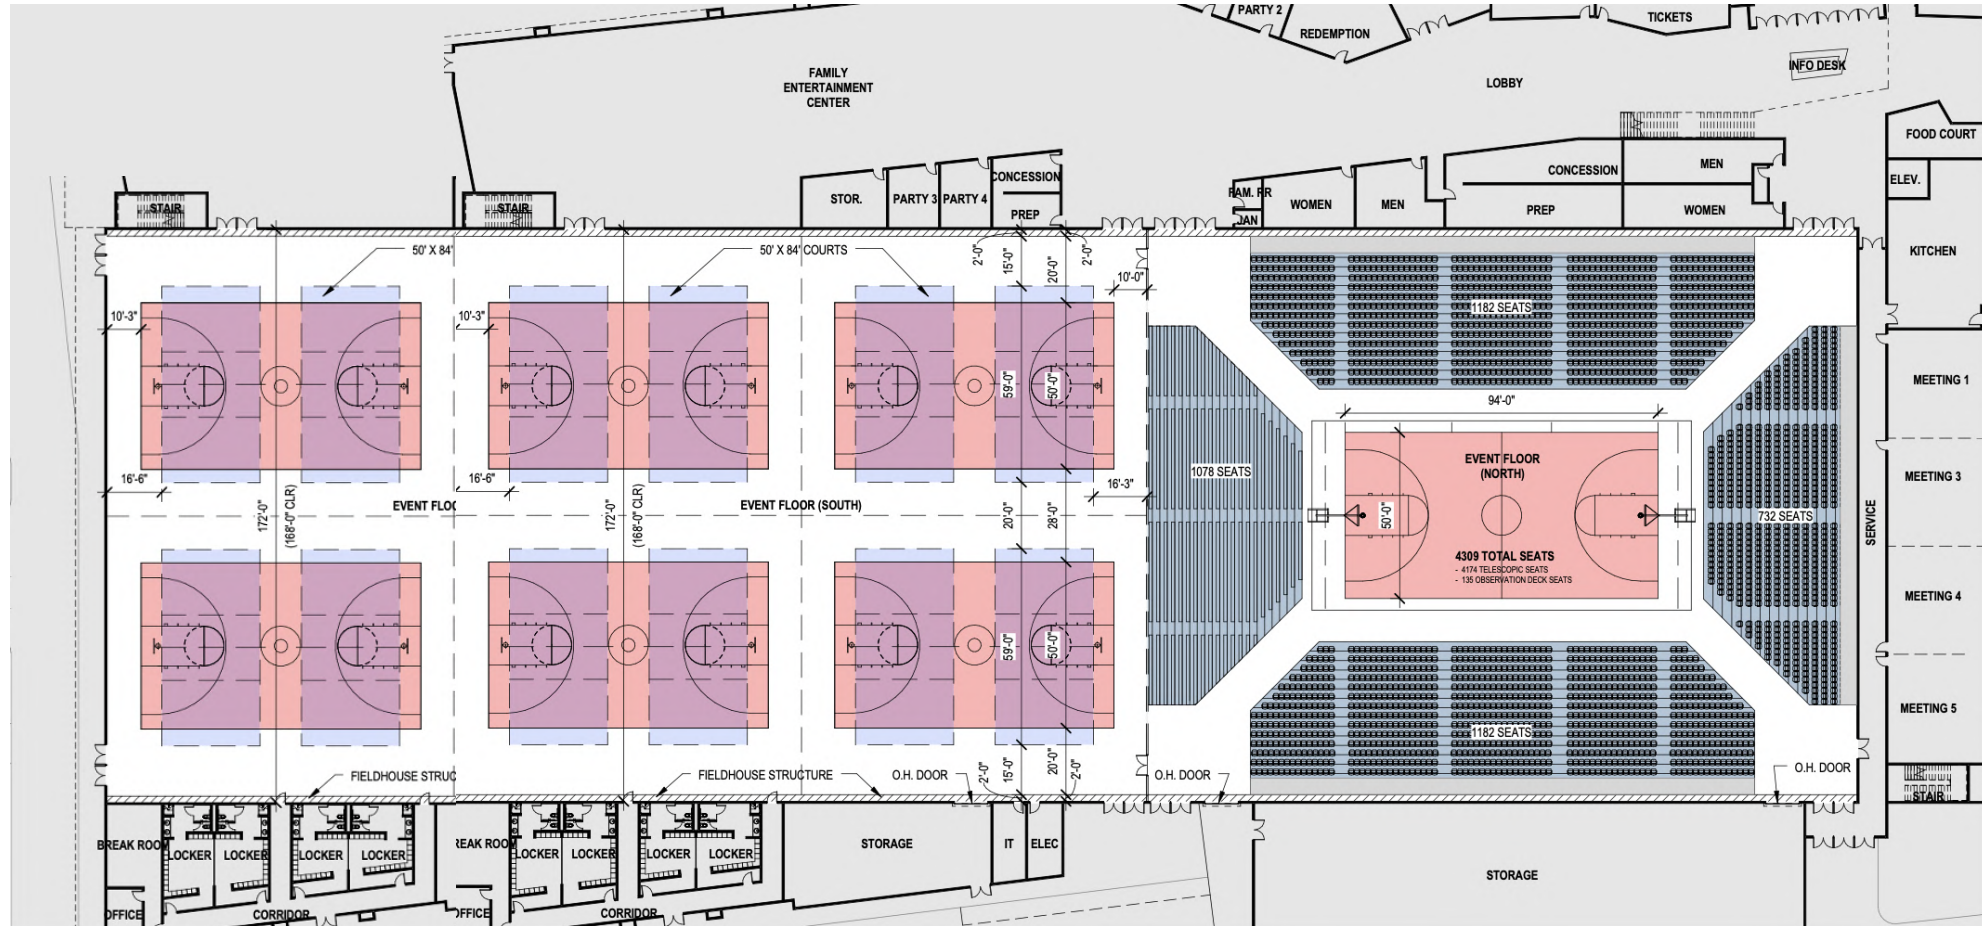

SPORTS FACILITIES
COMPANIES

CITY OF
LITTLE ROCK
ARKANSAS

Little Rock
CONVENTION &
VISITORS BUREAU

Parks & Recreation

FACILITY FLOOR PLAN: INDOOR ATHLETIC FACILITY

FACILITY FLOOR PLAN: INDOOR ATHLETIC FACILITY

FACILITY FLOOR PLAN: INDOOR ATHLETIC FACILITY

FACILITY FLOOR PLAN: INDOOR ATHLETIC FACILITY

FACILITY FLOOR PLAN: INDOOR ATHLETIC FACILITY

FACILITY FLOOR PLAN: INDOOR ATHLETIC FACILITY

BANQUET LAYOUT

- 624 FLOOR SEATS TOTAL
- (78) 5'-0" DIA. TABLES, SEAT 8 PEOPLE
- (1) STAGE / 20-SEAT PRESENTER TABLE

CONFERENCE / CLASSROOM LAYOUT

- 1,144 SEATS TOTAL
- (6) STAGES / 10-SEAT PRESENTER TABLES

DOUBLE WEDDING LAYOUT

- (2) 224-GUEST WEDDINGS
- (56) 5'-0" DIA. TABLES, SEAT 8 PEOPLE
- (2) 10-SEAT WEDDING PARTY TABLES

LARGE WEDDING LAYOUT

- 520 GUEST SEATS TOTAL
- (65) 5'-0" DIA. TABLES, SEAT 8 PEOPLE
- 14-SEAT WEDDING PARTY TABLE

OUTDOOR FIELD COMPLEX

 SPORTS FACILITIES
COMPANIES

Little Rock

OUTDOOR SPORTS VENUE

CITY OF LITTLE ROCK, ARKANSAS