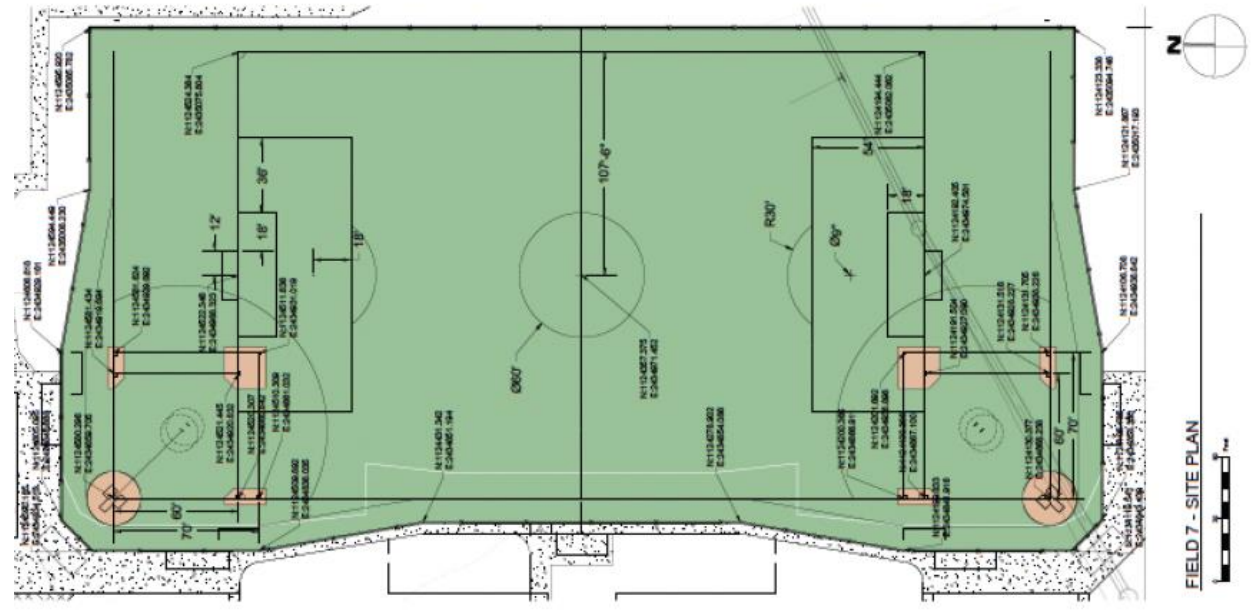

FACILITY FLOOR PLAN: INDOOR ATHLETIC FACILITY

FACILITY FLOOR PLAN: INDOOR ATHLETIC FACILITY

FACILITY FLOOR PLAN: INDOOR ATHLETIC FACILITY

FACILITY FLOOR PLAN: INDOOR ATHLETIC FACILITY

BANQUET LAYOUT

- 624 FLOOR SEATS TOTAL
- (78) 5'-0" DIA. TABLES, SEAT 8 PEOPLE
- (1) STAGE / 20-SEAT PRESENTER TABLE

SPECIFICATIONS:

Field Complex: 30.2 Acres

Site Development: 25.4 Acres

Total: 55.63 Acres

FACILITIES:

6 BB/SB Synthetic Flex Fields

With 12 Youth BB/SB Fields

With 6 Multi-Purpose Fields

4 Multi-purpose Flex Fields

With 4 Youth BB/SB Fields

Primary Support Building

Kitchen + Café Seating with Lobby

Training Room

Flex Meeting Room

Press Box

Maintenance Buildings

FLEX FIELD DESIGN: **OUTDOOR ATHLETIC FACILITY**

FLEX FIELD SET-UP: BASEBALL/SOFTBALL

SYNTHETIC TURF FLEX FIELDS

DIAMOND FIELD

MULTI-PURPOSE FIELD

DIAMOND FLEX FIELDS

DIAMOND FLEX FIELDS

MULT-PURPOSE FLEX FIELDS