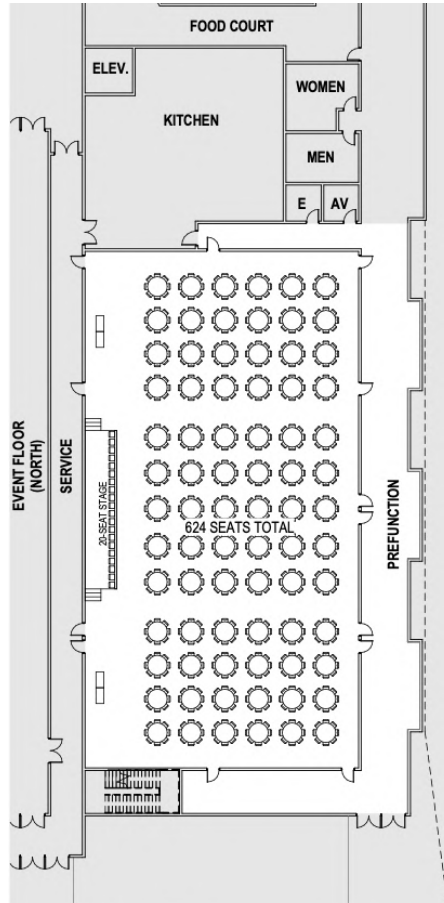

FACILITY FLOOR PLAN: INDOOR ATHLETIC FACILITY

FACILITY FLOOR PLAN: INDOOR ATHLETIC FACILITY

FACILITY FLOOR PLAN: INDOOR ATHLETIC FACILITY

FACILITY FLOOR PLAN: INDOOR ATHLETIC FACILITY

BANQUET LAYOUT

- 624 FLOOR SEATS TOTAL
- (78) 5'-0" DIA. TABLES, SEAT 8 PEOPLE
- (1) STAGE / 20-SEAT PRESENTER TABLE

CONFERENCE / CLASSROOM LAYOUT

- 1,144 SEATS TOTAL
- (6) STAGES / 10-SEAT PRESENTER TABLES

DOUBLE WEDDING LAYOUT

- (2) 224-GUEST WEDDINGS
- (56) 5'-0" DIA. TABLES, SEAT 8 PEOPLE
- (2) 10-SEAT WEDDING PARTY TABLES

LARGE WEDDING LAYOUT

- 520 GUEST SEATS TOTAL
- (65) 5'-0" DIA. TABLES, SEAT 8 PEOPLE
- 14-SEAT WEDDING PARTY TABLE

OUTDOOR FIELD COMPLEX

 SPORTS FACILITIES
COMPANIES

Little Rock

OUTDOOR SPORTS VENUE

CITY OF LITTLE ROCK, ARKANSAS