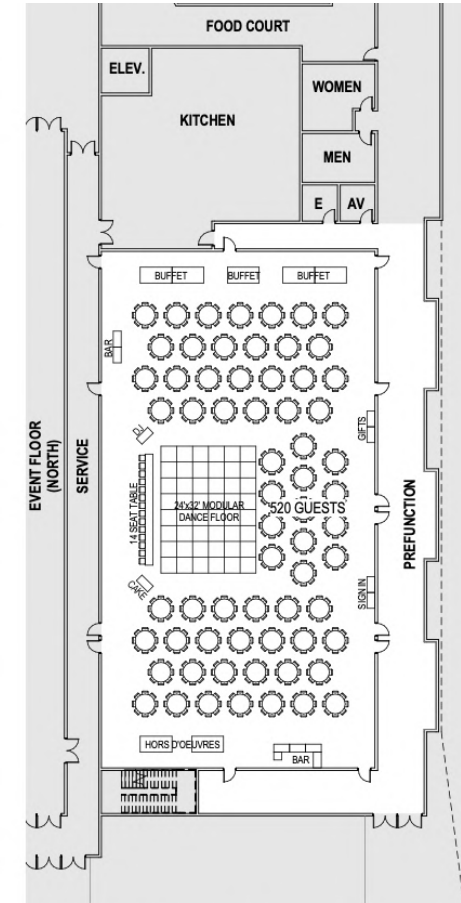

FACILITY FLOOR PLAN: INDOOR ATHLETIC FACILITY

FACILITY FLOOR PLAN: INDOOR ATHLETIC FACILITY

FACILITY FLOOR PLAN: INDOOR ATHLETIC FACILITY

FACILITY FLOOR PLAN: INDOOR ATHLETIC FACILITY

BANQUET LAYOUT

- 624 FLOOR SEATS TOTAL
- (78) 5'-0" DIA. TABLES, SEAT 8 PEOPLE
- (1) STAGE / 20-SEAT PRESENTER TABLE

CONFERENCE / CLASSROOM LAYOUT

- 1,144 SEATS TOTAL
- (6) STAGES / 10-SEAT PRESENTER TABLES

DOUBLE WEDDING LAYOUT

- (2) 224-GUEST WEDDINGS
- (56) 5'-0" DIA. TABLES, SEAT 8 PEOPLE
- (2) 10-SEAT WEDDING PARTY TABLES

LARGE WEDDING LAYOUT

- 520 GUEST SEATS TOTAL
- (65) 5'-0" DIA. TABLES, SEAT 8 PEOPLE
- 14-SEAT WEDDING PARTY TABLE

OUTDOOR FIELD COMPLEX

 SPORTS FACILITIES
COMPANIES

Little Rock

OUTDOOR SPORTS VENUE

CITY OF LITTLE ROCK, ARKANSAS