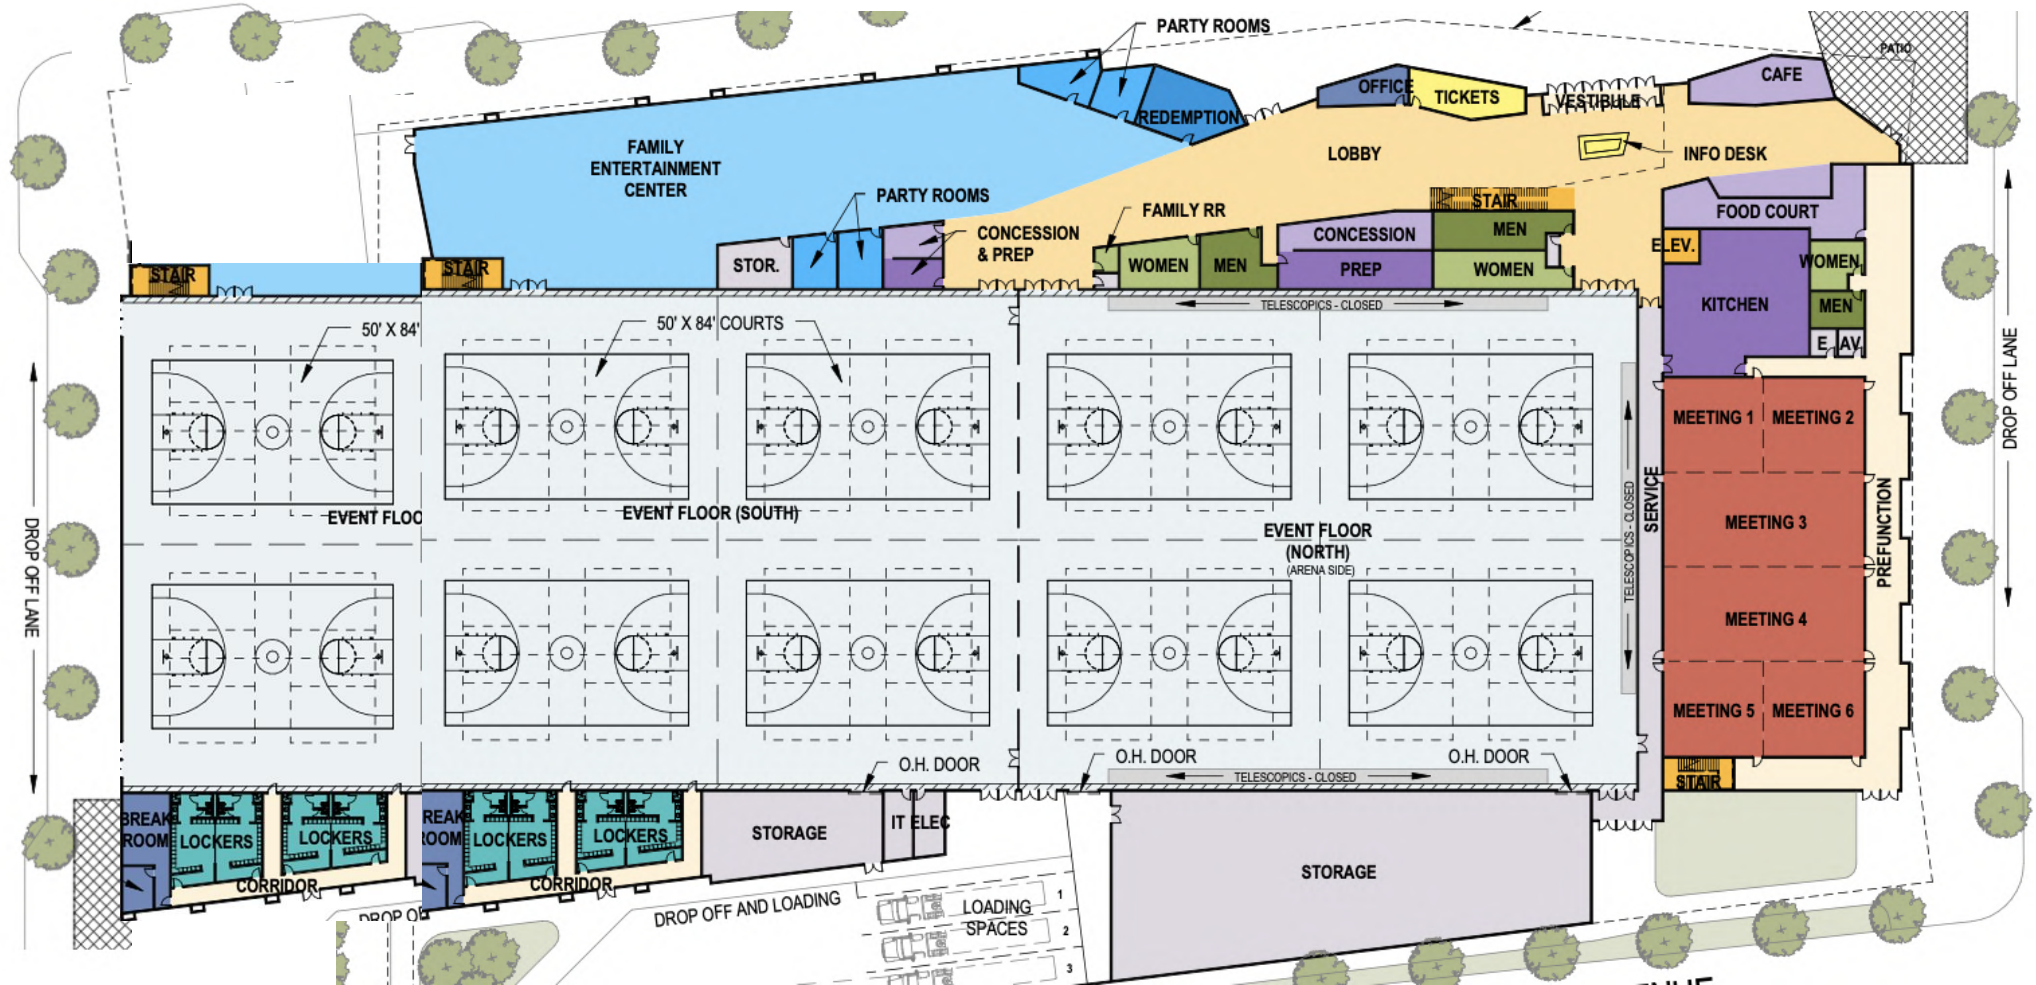

20 Volleyball Courts

Telescopic Bleacher System: 4,000 seats

Family Entertainment Center

Food Court & Concessions

Full Kitchen for Catering

Ballroom/Meeting Room Space

Flex Team Rooms

Locker Rooms

SPORTS FACILITIES
COMPANIES

CITY OF
LITTLE ROCK
ARKANSAS

Little Rock
CONVENTION &
VISITORS BUREAU

Parks & Recreation

FACILITY FLOOR PLAN: INDOOR ATHLETIC FACILITY

FACILITY FLOOR PLAN: INDOOR ATHLETIC FACILITY

FACILITY FLOOR PLAN: INDOOR ATHLETIC FACILITY

FACILITY FLOOR PLAN: INDOOR ATHLETIC FACILITY

FACILITY FLOOR PLAN: INDOOR ATHLETIC FACILITY

FACILITY FLOOR PLAN: INDOOR ATHLETIC FACILITY

BANQUET LAYOUT

- 624 FLOOR SEATS TOTAL
- (78) 5'-0" DIA. TABLES, SEAT 8 PEOPLE
- (1) STAGE / 20-SEAT PRESENTER TABLE

LARGE WEDDING LAYOUT

- 520 GUEST SEATS TOTAL
- (65) 5'-0" DIA. TABLES, SEAT 8 PEOPLE
- 14-SEAT WEDDING PARTY TABLE

OUTDOOR FIELD COMPLEX

 SPORTS FACILITIES
COMPANIES

Little Rock

OUTDOOR SPORTS VENUE

CITY OF LITTLE ROCK, ARKANSAS