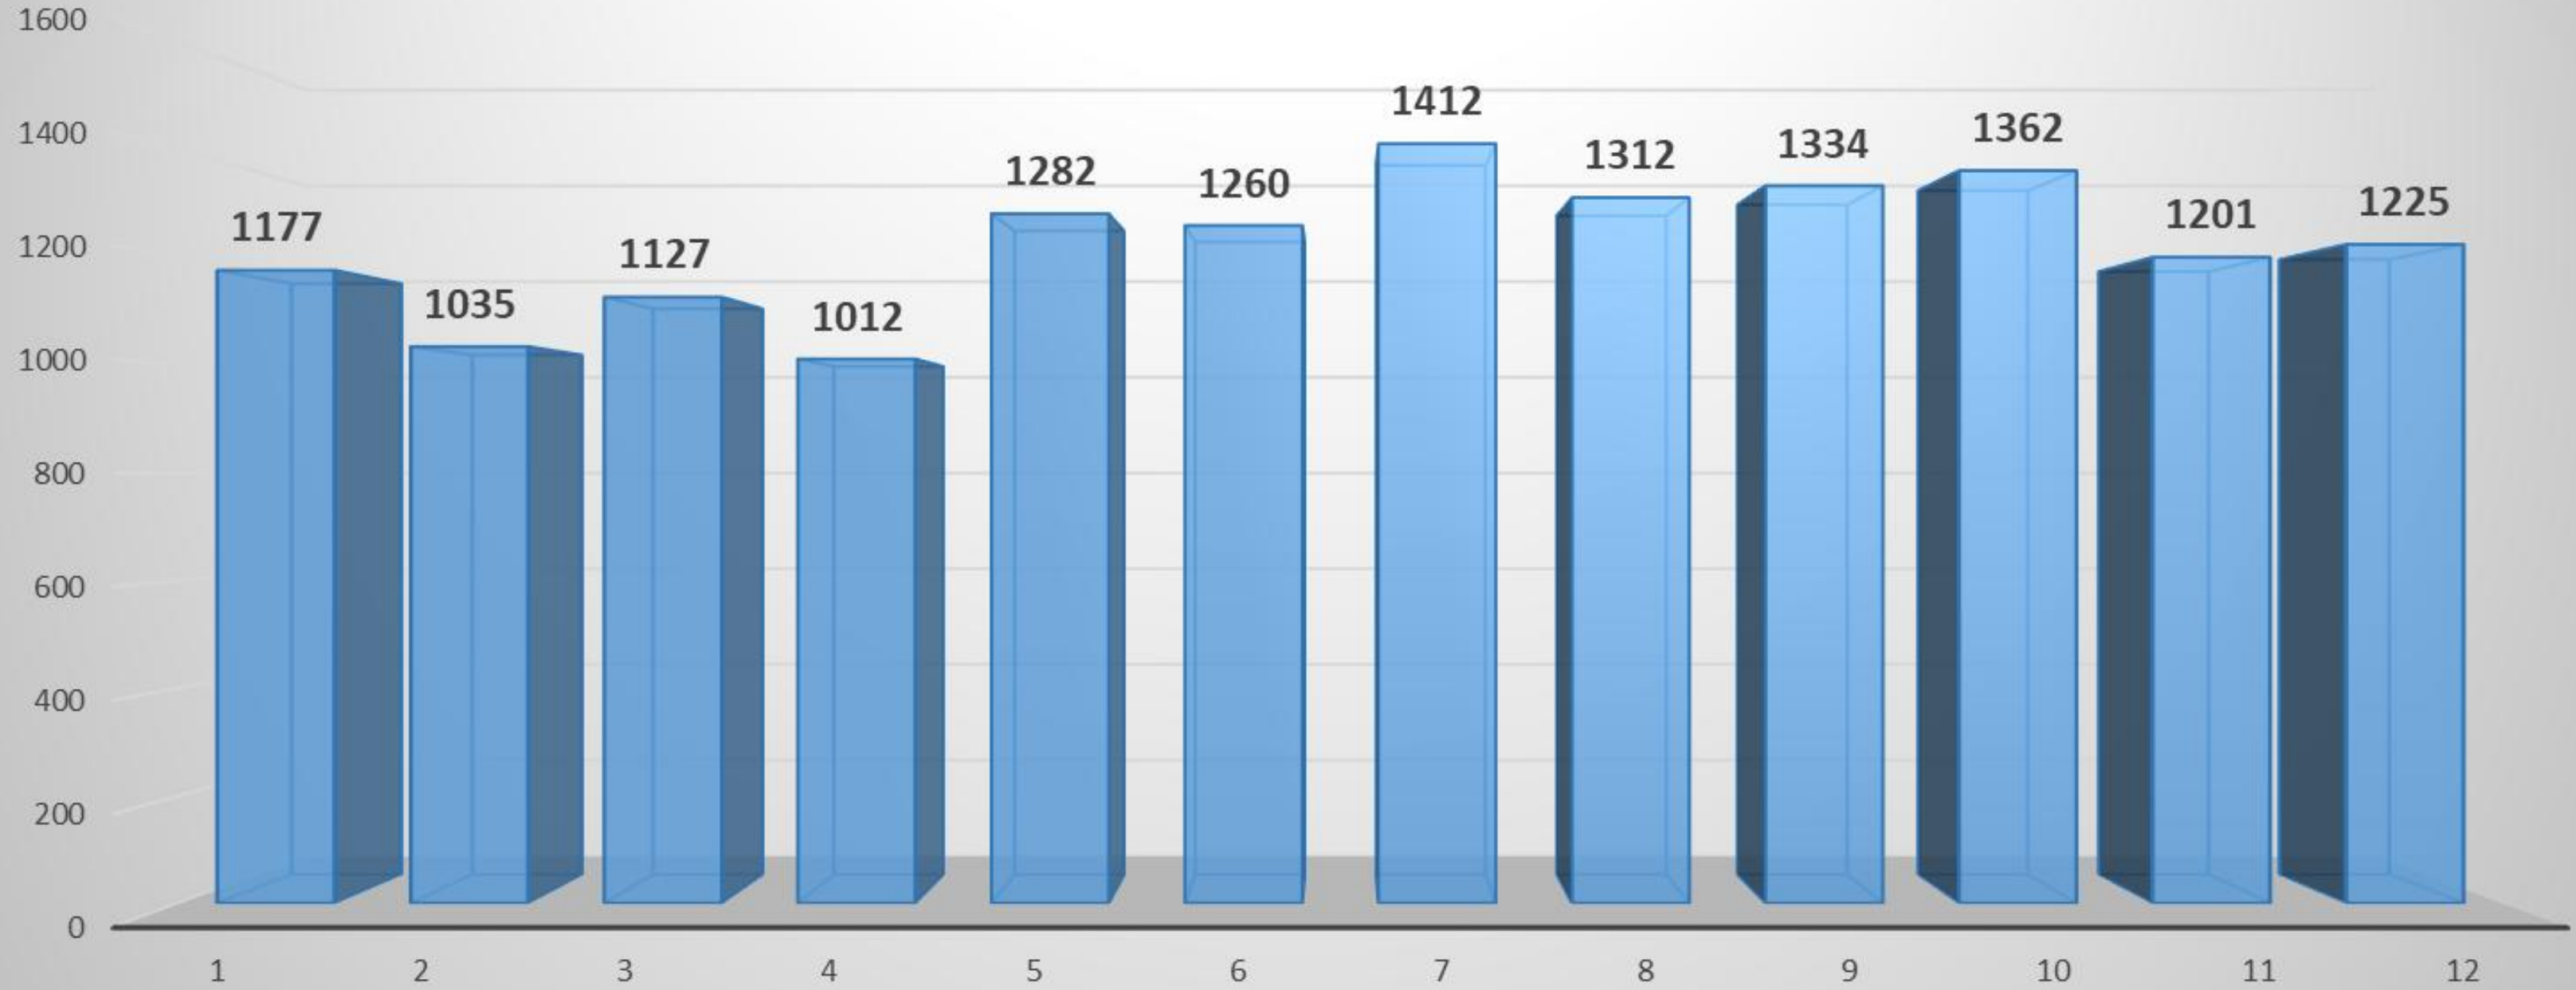

2023

OFFENSE	Jan	Feb	Mar	Apr	May	Jun	Jul	Aug	Sep	Oct	Nov	Dec	TOTAL
All Homicide Offenses	5	1	8	2	4	6	7	7	2	8	6	8	64
Forcible Rape	10	15	11	18	16	20	15	14	30	22	22	14	207
Robbery	25	39	38	41	28	36	47	39	42	39	34	40	448
Aggravated Assault	236	217	256	176	275	258	296	235	222	256	239	261	2927
Violent Crime	276	272	313	237	323	320	365	295	296	325	301	323	3646
Burglary/B & E	133	110	136	144	180	131	176	167	152	168	161	172	1830
Larceny	678	565	612	563	682	739	785	765	803	787	658	630	8267
Stolen Vehicle	90	88	66	68	97	70	86	85	83	82	81	100	996
Property Crime	901	763	814	775	959	940	1047	1017	1038	1037	900	902	11093
TOTAL	1177	1035	1127	1012	1282	1260	1412	1312	1334	1362	1201	1225	14739

These figures represent the data extracted from the LRPD's Records Management System and can fluctuate from month-to-month as incidents are investigated further and possibly reclassified.

CLR

#FORWARDTOGETHER

2023

2023 Part I Offenses by Month

CLR

#FORWARDTOGETHER