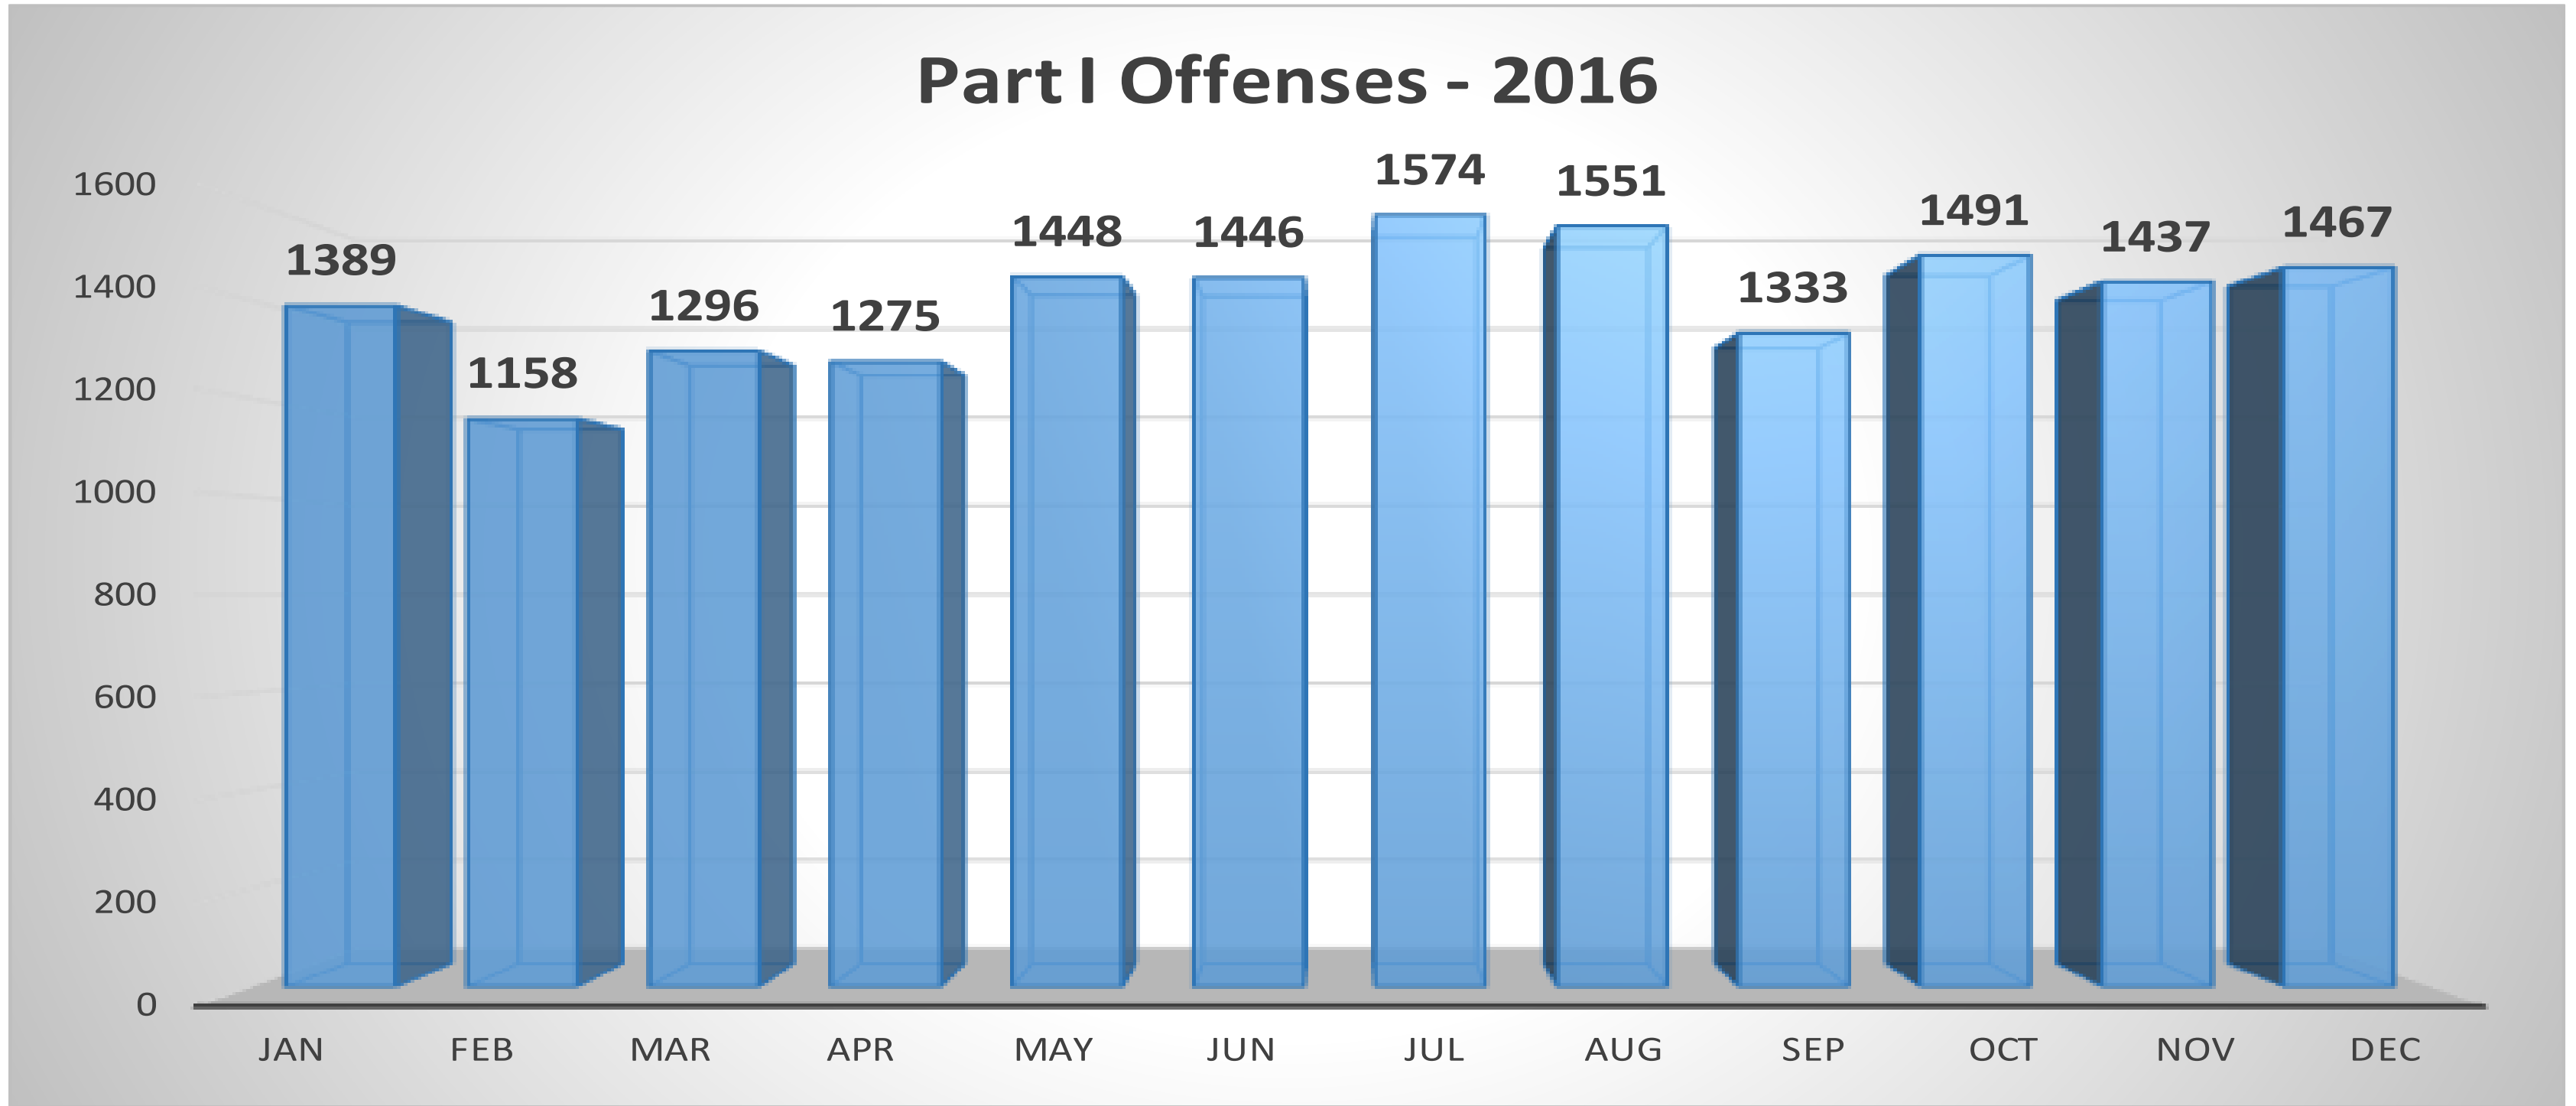

2016

OFFENSE	Jan	Feb	Mar	Apr	May	Jun	Jul	Aug	Sep	Oct	Nov	Dec	TOTAL
All Homicide Offenses	5	2	0	3	2	4	2	3	7	2	8	4	42
Forcible Rape	14	11	15	9	12	9	15	11	12	19	7	9	143
Robbery	64	39	46	36	72	51	64	49	42	73	75	48	659
Aggravated Assault	219	146	179	151	159	184	205	187	158	195	211	230	2224
Violent Crime	302	198	240	199	245	248	286	250	219	289	301	291	3068
Burglary/B & E	166	134	152	136	196	192	191	220	191	182	224	241	2225
Larceny	810	748	818	846	929	895	999	966	833	910	823	838	10415
Stolen Vehicle	111	78	86	94	78	111	98	115	90	110	89	97	1157
Property Crime	1087	960	1056	1076	1203	1198	1288	1301	1114	1202	1136	1176	13797
TOTAL	1389	1158	1296	1275	1448	1446	1574	1551	1333	1491	1437	1467	16865

These figures represent the data extracted from the LRPD's Records Management System and can fluctuate from month-to-month as incidents are investigated further and possibly reclassified.

CLR

#FORWARDTOGETHER

2016

Part I Offenses - 2016

CLR

#FORWARDTOGETHER