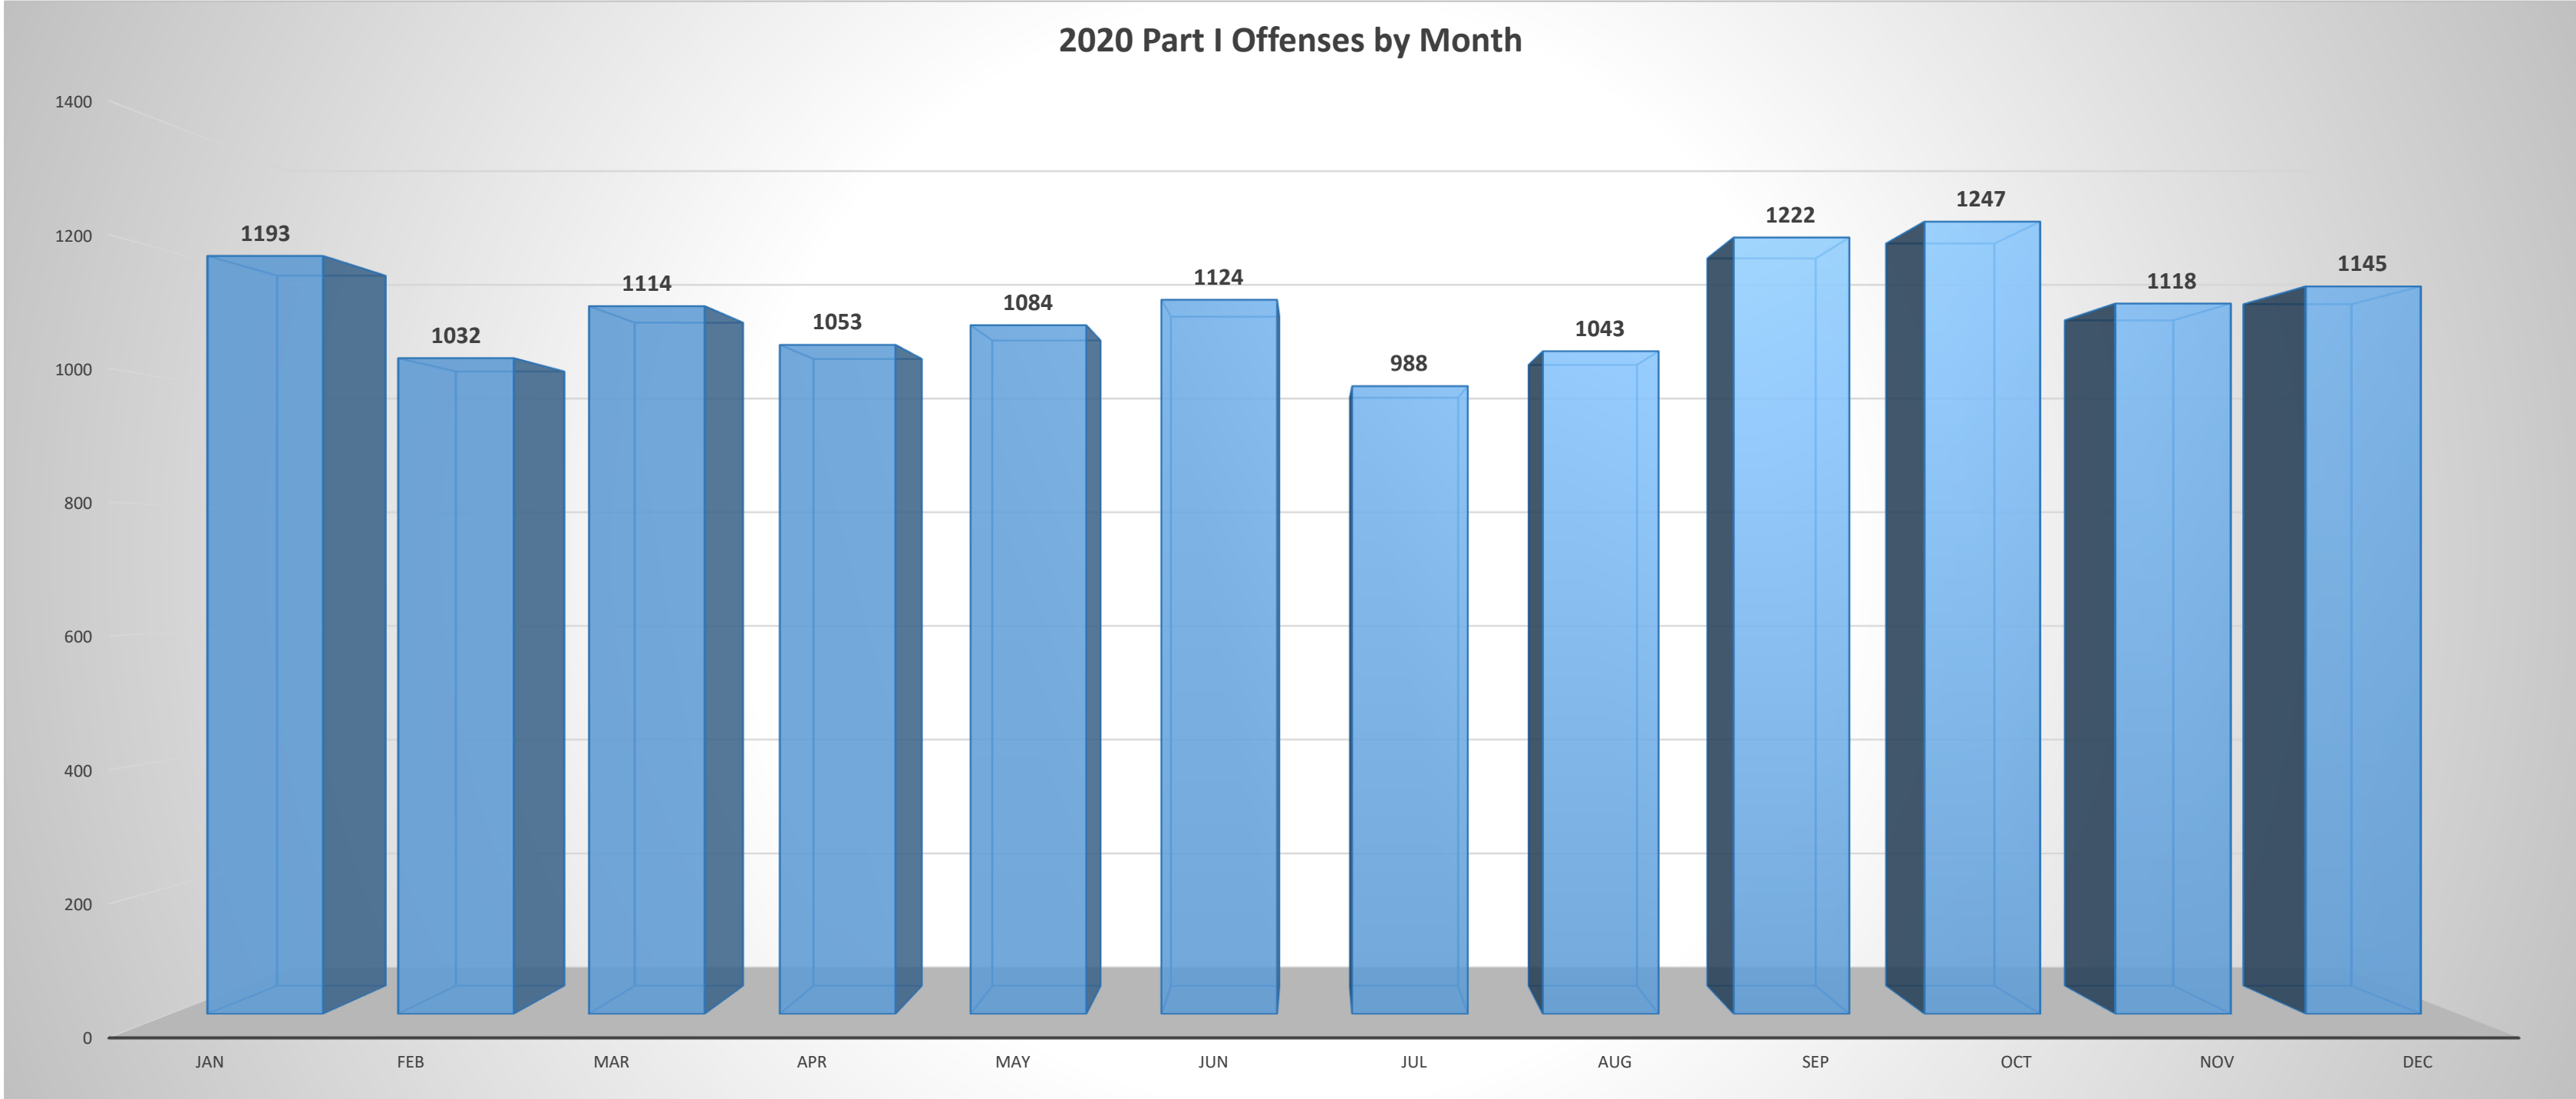

2020

OFFENSE	Jan	Feb	Mar	Apr	May	Jun	Jul	Aug	Sep	Oct	Nov	Dec	TOTAL
All Homicide Offenses	5	0	3	7	5	10	2	3	4	5	2	9	55
Forcible Rape	11	8	13	14	12	10	21	23	14	14	9	16	165
Robbery	18	23	29	36	30	43	25	31	37	32	27	39	370
Aggravated Assault	206	161	195	216	326	344	215	262	282	317	294	250	3068
Violent Crime	240	192	240	273	373	407	263	319	337	368	332	314	3658
Burglary/B & E	160	105	139	135	118	107	111	118	135	157	126	130	1541
Larceny	720	672	634	560	519	538	521	524	653	638	569	608	7156
Stolen Vehicle	72	64	100	85	75	72	91	82	97	84	90	92	1004
Property Crime	952	841	873	780	712	717	723	724	885	879	785	830	9701
TOTAL	1192	1033	1113	1053	1085	1124	986	1043	1222	1247	1117	1144	13359

These figures represent the data extracted from the LRPD's Records Management System and can fluctuate from month-to-month as incidents are investigated further and possibly reclassified.

CLR

#FORWARDTOGETHER

2020

2020 Part I Offenses by Month