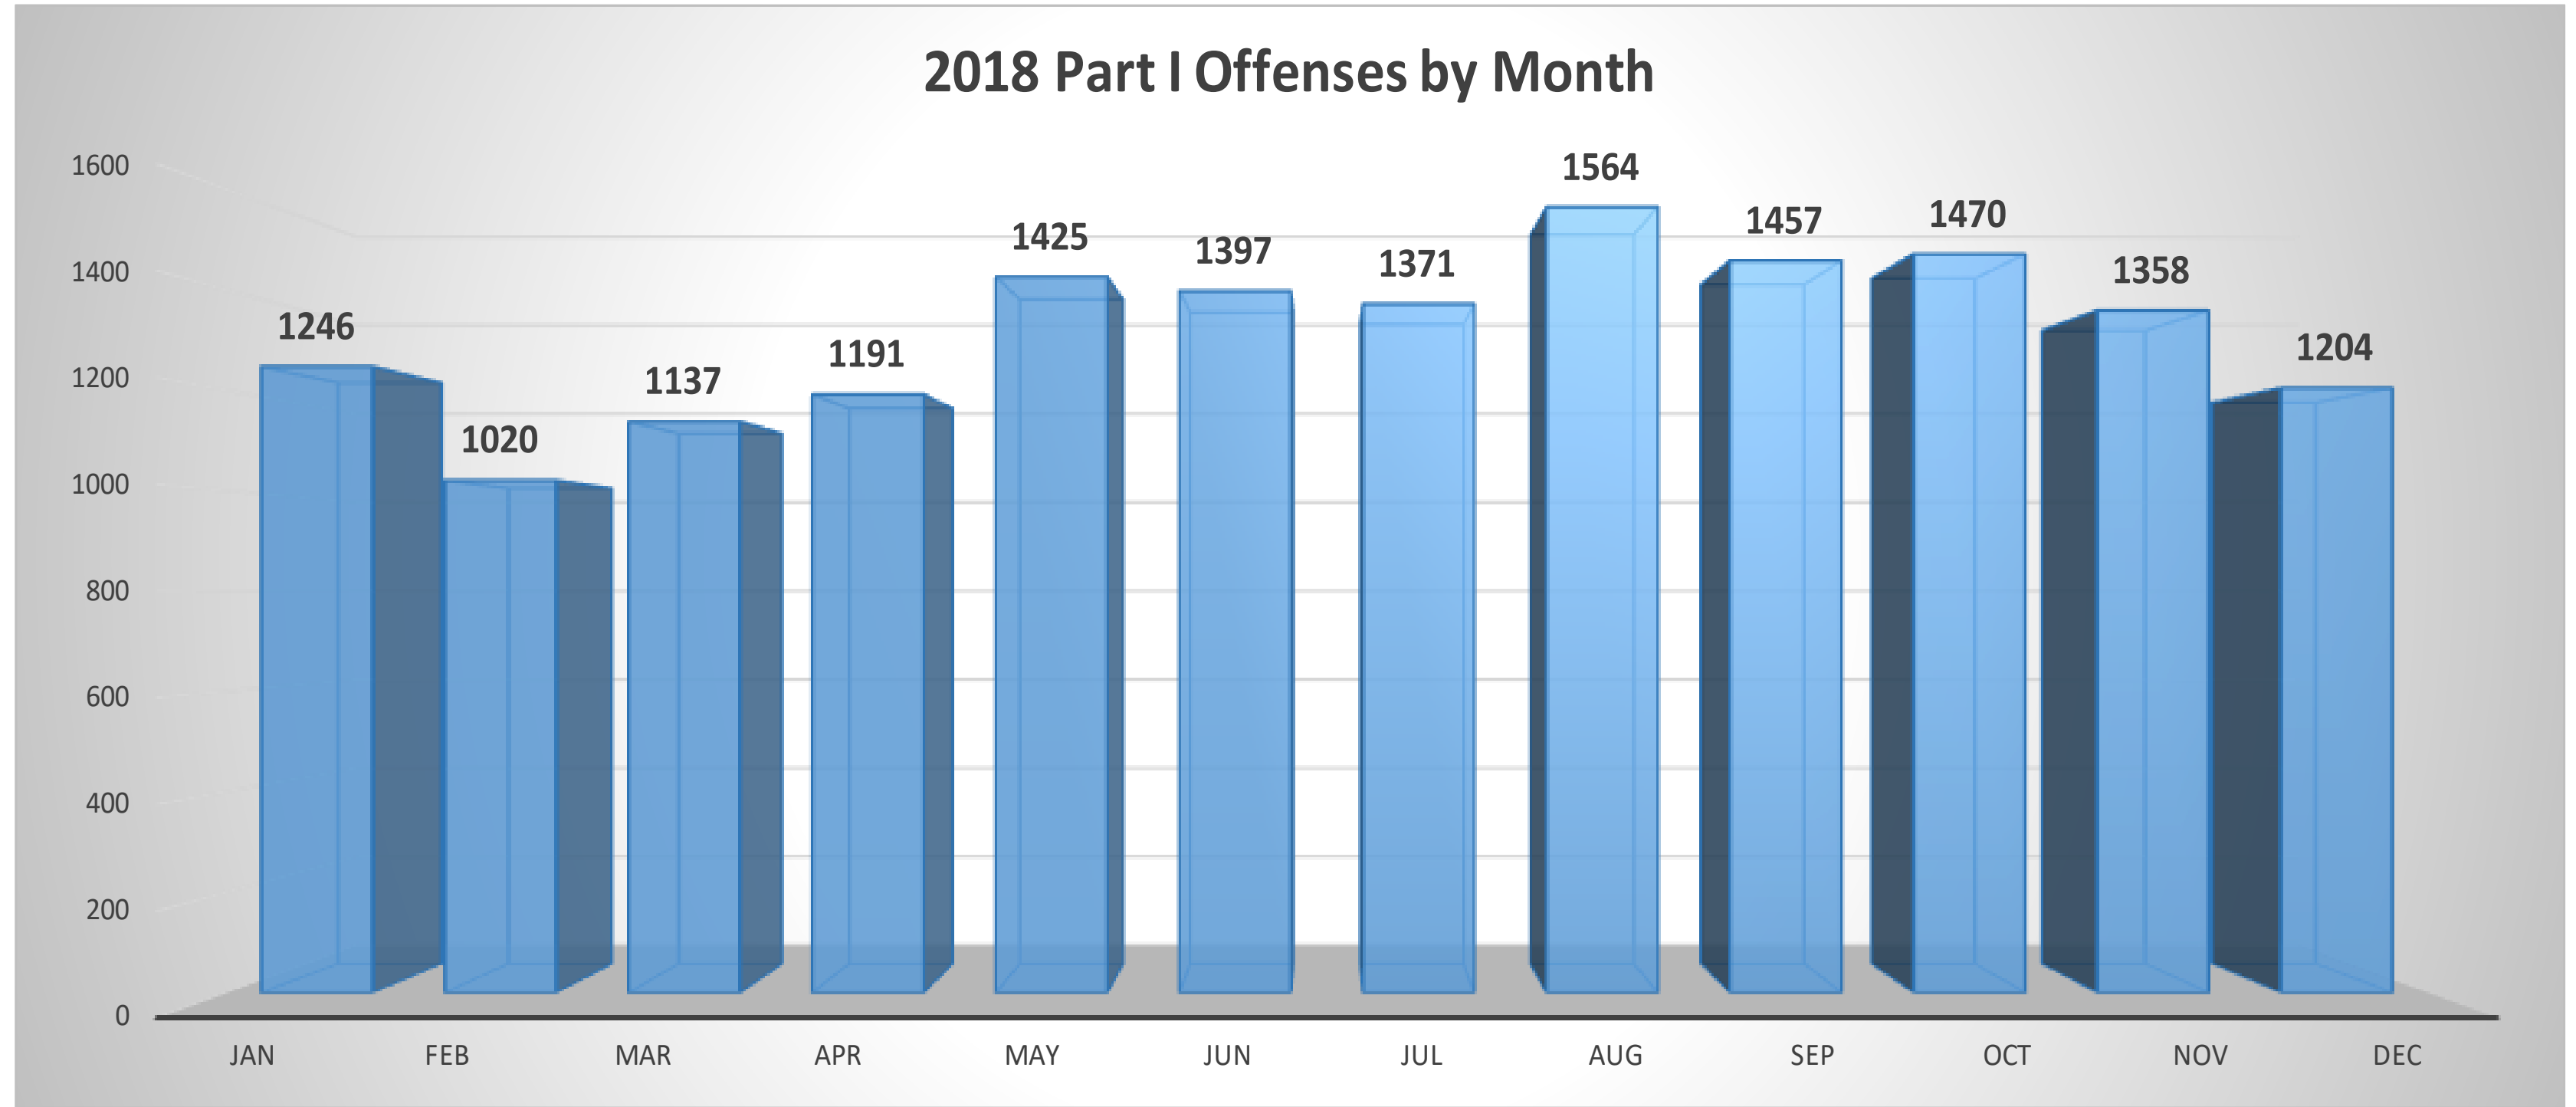

2018

OFFENSE	Jan	Feb	Mar	Apr	May	Jun	Jul	Aug	Sep	Oct	Nov	Dec	TOTAL
All Homicide Offenses	3	2	7	3	4	2	2	2	3	1	10	3	42
Forcible Rape	15	14	18	22	12	27	13	14	14	17	12	13	191
Robbery	31	19	24	16	30	26	27	40	46	30	39	37	365
Aggravated Assault	189	112	176	184	200	168	211	226	231	203	184	164	2248
Violent Crime	238	147	225	225	246	223	253	282	294	251	245	217	2846
Burglary/B & E	169	153	132	146	172	172	198	172	190	171	168	115	1958
Larceny	762	642	720	740	905	889	845	999	874	940	845	774	9935
Stolen Vehicle	77	78	60	80	102	113	75	111	99	108	100	98	1101
Property Crime	1008	873	912	966	1179	1174	1118	1282	1163	1219	1113	987	12994
TOTAL	1246	1020	1137	1191	1425	1397	1371	1564	1457	1470	1358	1204	15840

These figures represent the data extracted from the LRPD's Records Management System and can fluctuate from month-to-month as incidents are investigated further and possibly reclassified.

CLR

#FORWARDTOGETHER

2018

2018 Part I Offenses by Month

CLR

#FORWARDTOGETHER