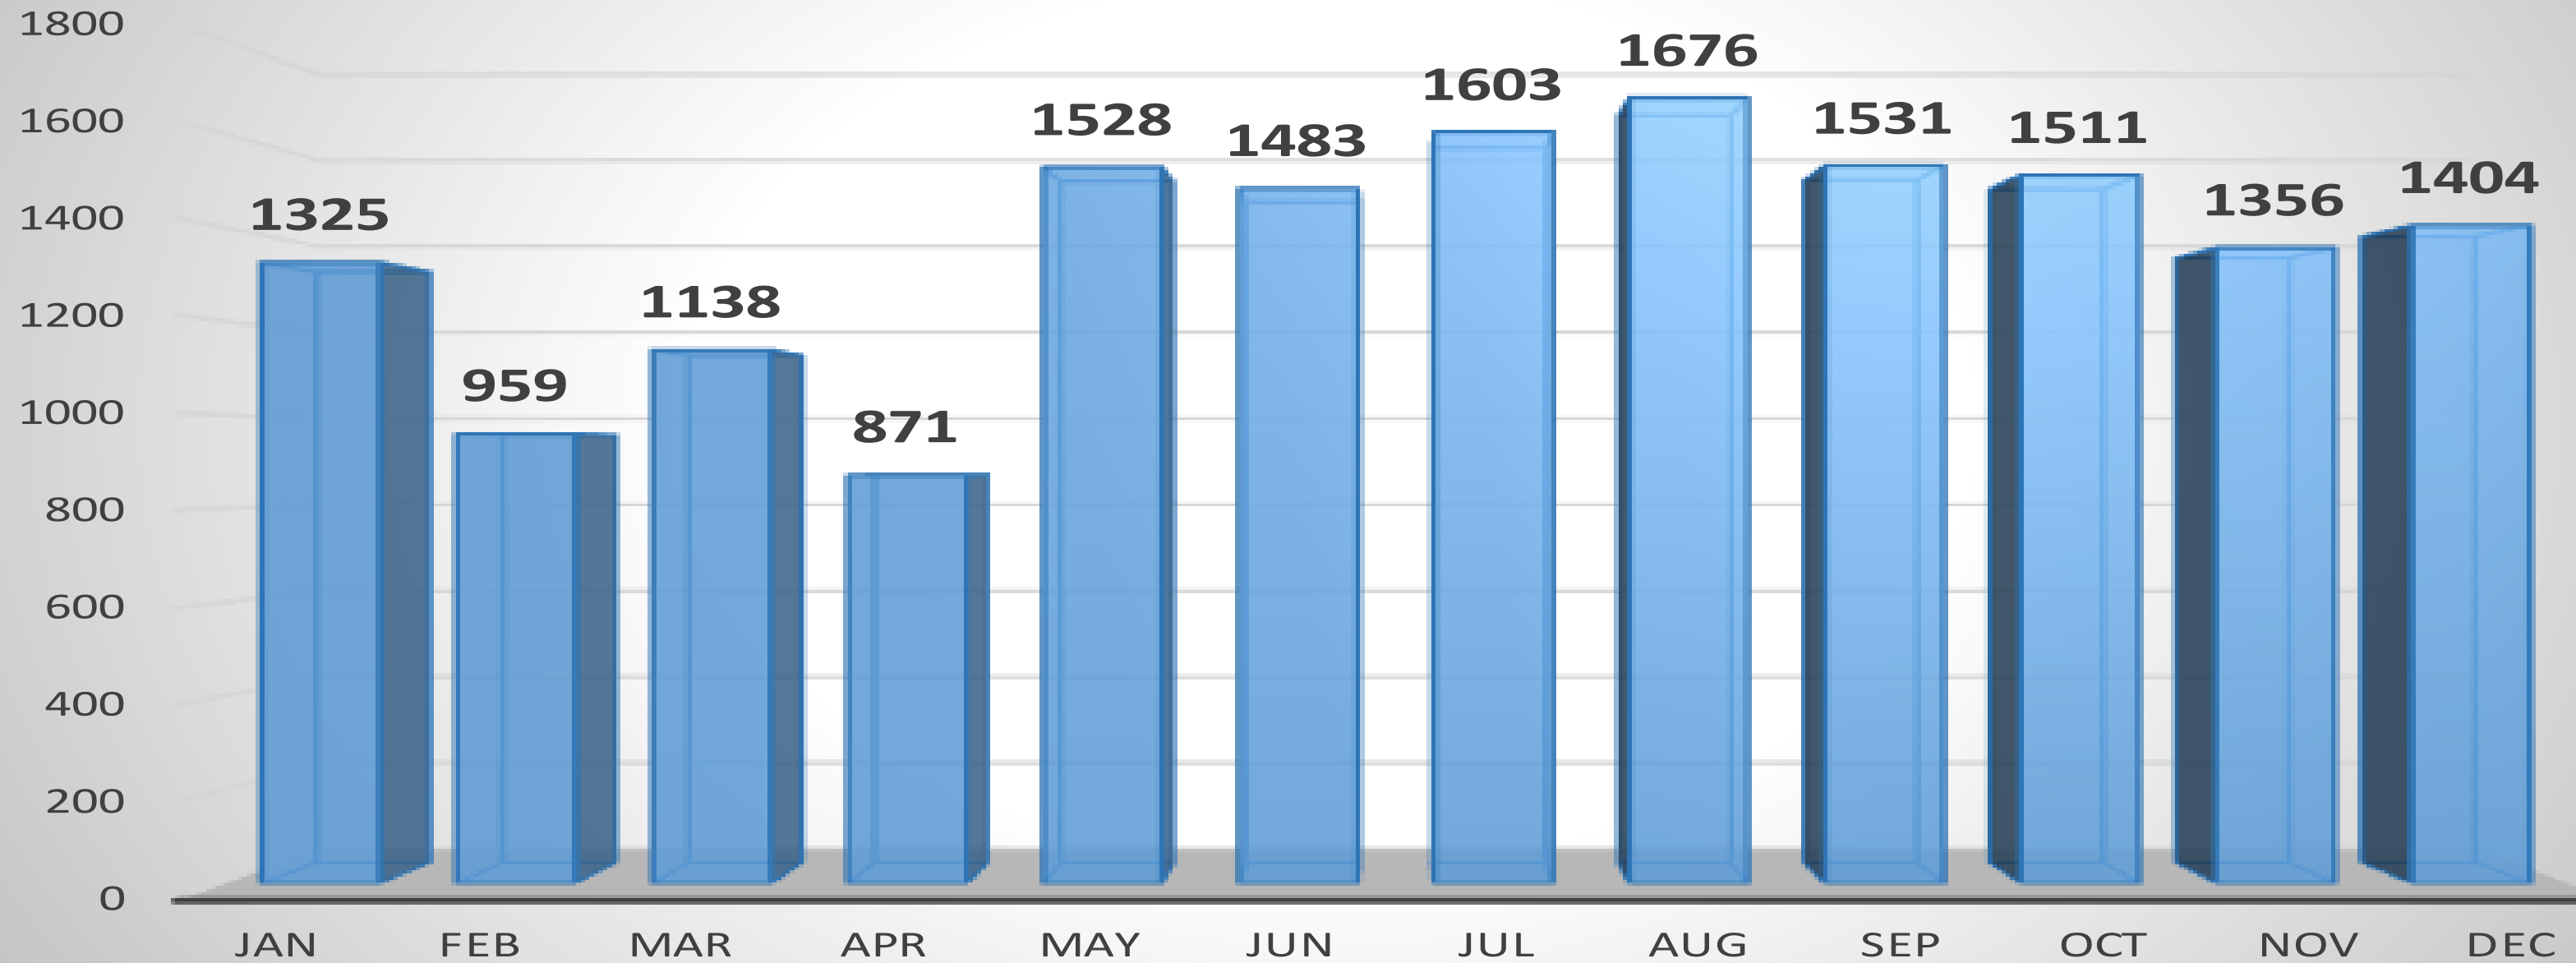

2015

OFFENSE	Jan	Feb	Mar	Apr	May	Jun	Jul	Aug	Sep	Oct	Nov	Dec	TOTAL
All Homicide Offenses	2	3	0	5	1	2	4	2	4	0	4	3	30
Forcible Rape	11	7	10	10	21	11	13	20	15	20	9	13	160
Robbery	83	43	45	26	65	50	63	65	68	64	55	52	679
Aggravated Assault	108	86	119	106	202	160	193	234	256	190	160	191	2005
Violent Crime	204	139	174	147	289	223	273	321	343	274	228	259	2874
Burglary/B & E	261	156	176	116	185	175	188	215	199	226	198	189	2284
Larceny	798	604	718	541	1008	1025	1078	1059	901	921	850	878	10381
Stolen Vehicle	62	60	70	67	46	60	64	81	88	90	80	78	846
Property Crime	1121	820	964	724	1239	1260	1330	1355	1188	1237	1128	1145	13511
TOTAL	1325	959	1138	871	1528	1483	1603	1676	1531	1511	1356	1404	16385

These figures represent the data extracted from the LRPD's Records Management System and can fluctuate from month-to-month as incidents are investigated further and possibly reclassified.

CLR

#FORWARDTOGETHER

2015

Part I Offenses - 2015

CLR

#FORWARDTOGETHER