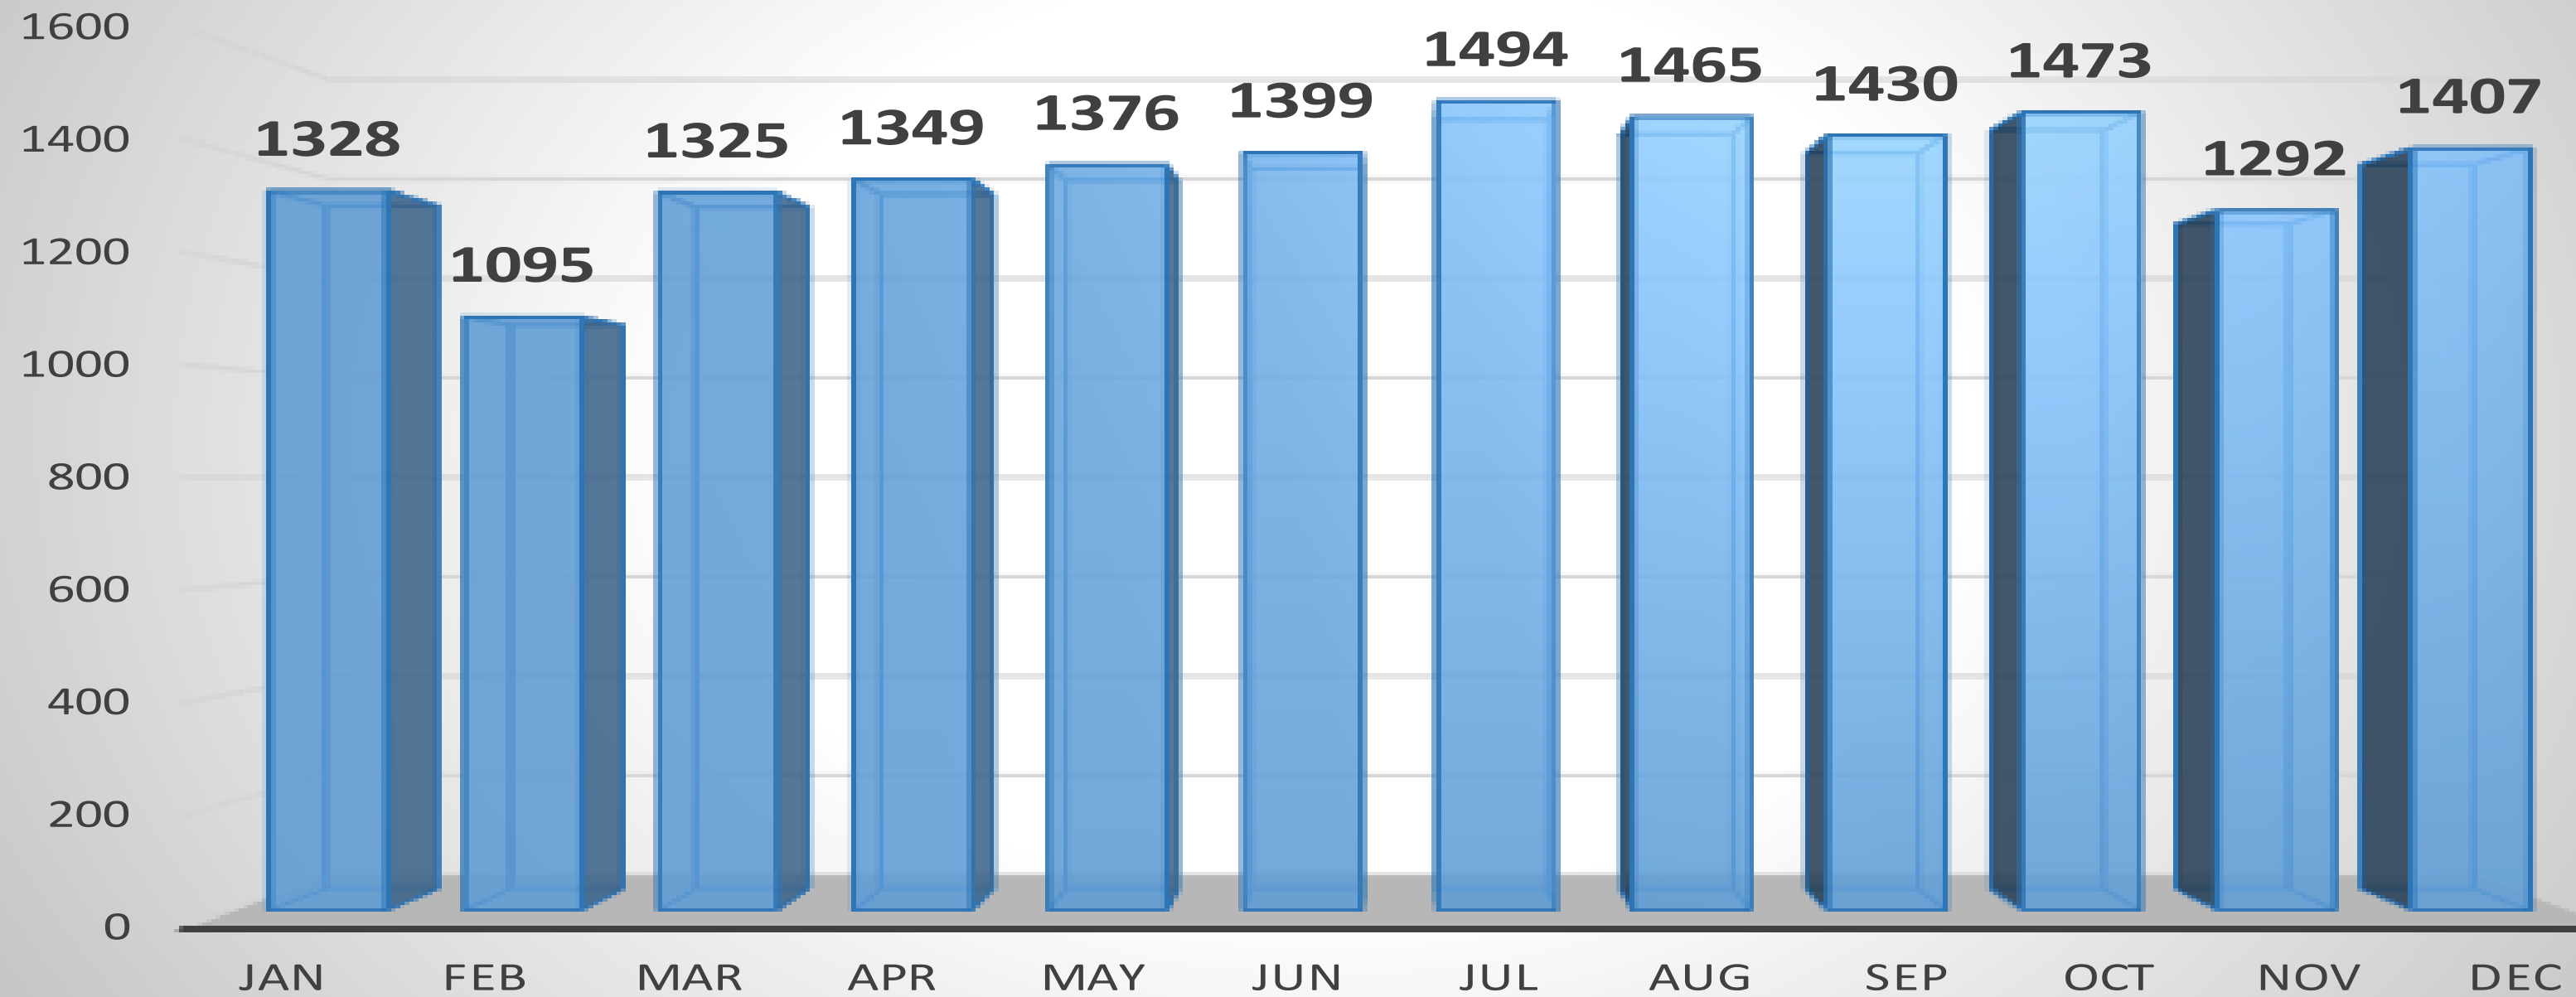

2014

OFFENSE	Jan	Feb	Mar	Apr	May	Jun	Jul	Aug	Sep	Oct	Nov	Dec	TOTAL
All Homicide Offenses	6	4	1	11	3	3	2	3	0	5	2	4	44
Forcible Rape	8	9	9	11	13	15	12	15	16	12	7	6	133
Robbery	66	68	62	61	59	48	62	63	60	70	47	75	741
Aggravated Assault	137	108	201	126	154	216	194	172	149	187	144	146	1934
Violent Crime	217	189	273	209	229	282	270	253	225	274	200	231	2852
Burglary/B & E	205	159	223	184	208	166	196	199	223	253	224	230	2470
Larceny	843	698	769	872	858	871	969	938	906	859	774	867	10224
Stolen Vehicle	63	49	60	84	81	80	59	75	76	87	94	79	887
Property Crime	1111	906	1052	1140	1147	1117	1224	1212	1205	1199	1092	1176	13581
TOTAL	1328	1095	1325	1349	1376	1399	1494	1465	1430	1473	1292	1407	16433

These figures represent the data extracted from the LRPD's Records Management System and can fluctuate from month-to-month as incidents are investigated further and possibly reclassified.

CLR

#FORWARDTOGETHER

2014

Part I Offenses - 2014

CLR

#FORWARDTOGETHER