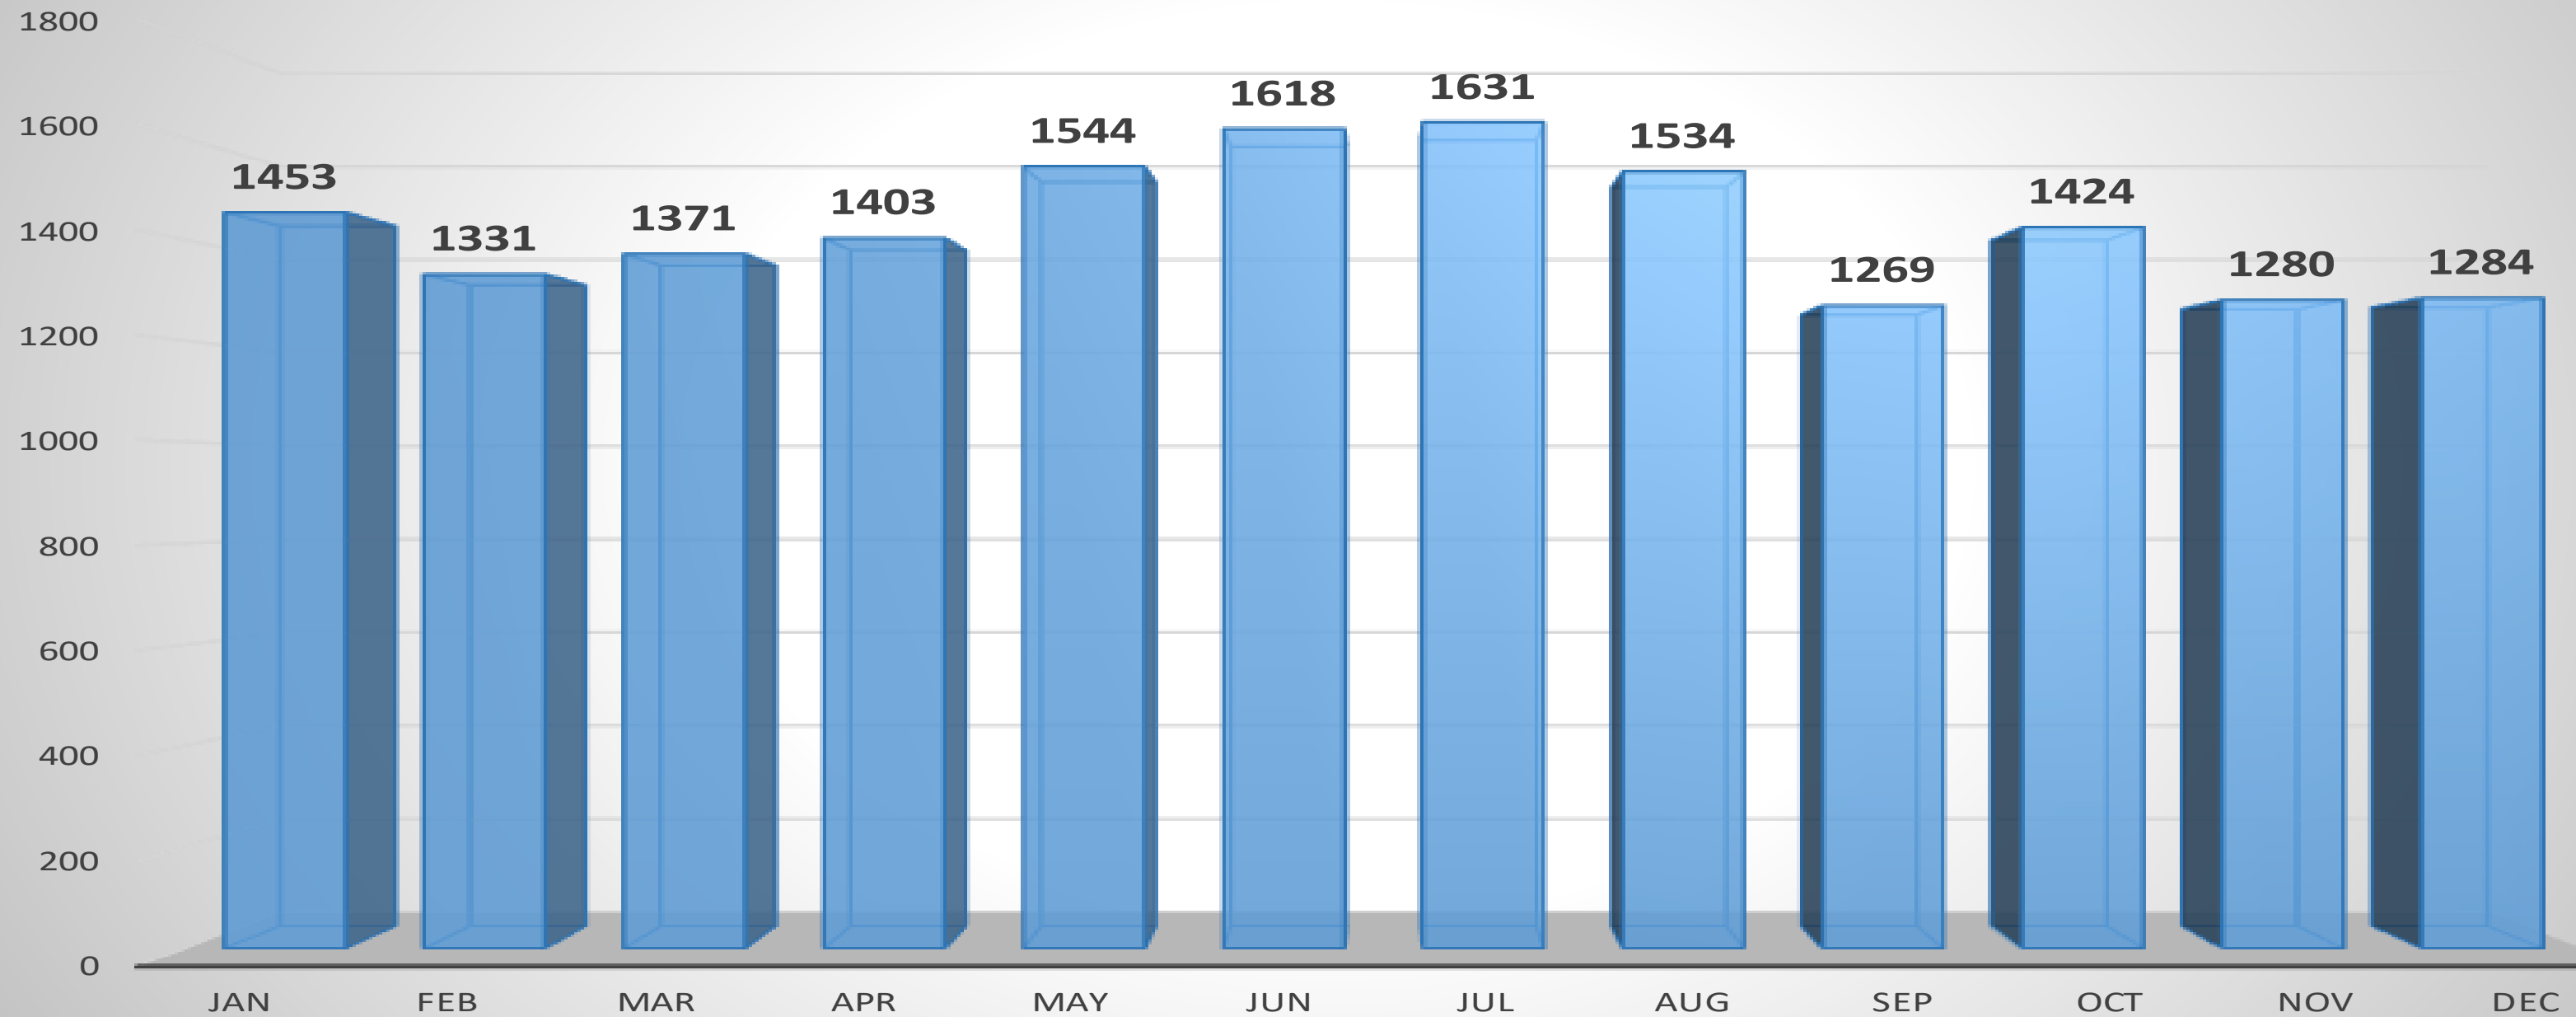

These figures represent the data extracted from the LRPD's Records Management System and can fluctuate from month-to-month as incidents are investigated further and possibly reclassified.

CLR

#FORWARDTOGETHER

2018

2018 Part I Offenses by Month

CLR

#FORWARDTOGETHER

2017

OFFENSE	Jan	Feb	Mar	Apr	May	Jun	Jul	Aug	Sep	Oct	Nov	Dec	TOTAL
All Homicide Offenses	3	3	7	3	7	0	10	8	0	4	2	5	52
Forcible Rape	14	10	15	16	12	21	13	16	8	9	17	15	166
Robbery	55	35	29	45	45	46	36	52	27	32	44	53	499
Aggravated Assault	231	179	235	267	217	267	227	200	183	197	190	166	2559
Violent Crime	303	227	286	331	281	334	286	276	218	242	253	239	3276
Burglary/B & E	173	219	170	200	222	222	211	195	156	198	169	178	2313
Larceny	858	794	822	775	950	960	1023	973	813	902	773	805	10448
Stolen Vehicle	119	91	93	97	91	102	111	90	82	82	85	62	1105
Property Crime	1150	1104	1085	1072	1263	1284	1345	1258	1051	1182	1027	1045	13866
TOTAL	1453	1331	1371	1403	1544	1618	1631	1534	1269	1424	1280	1284	17142

2017

2017 Part I Offenses by Month

CLR

#FORWARDTOGETHER

2016

OFFENSE	Jan	Feb	Mar	Apr	May	Jun	Jul	Aug	Sep	Oct	Nov	Dec	TOTAL
All Homicide Offenses	5	2	0	3	2	4	2	3	7	2	8	4	42
Forcible Rape	14	11	15	9	12	9	15	11	12	19	7	9	143
Robbery	64	39	46	36	72	51	64	49	42	73	75	48	659
Aggravated Assault	219	146	179	151	159	184	205	187	158	195	211	230	2224
Violent Crime	302	198	240	199	245	248	286	250	219	289	301	291	3068
Burglary/B & E	166	134	152	136	196	192	191	220	191	182	224	241	2225
Larceny	810	748	818	846	929	895	999	966	833	910	823	838	10415
Stolen Vehicle	111	78	86	94	78	111	98	115	90	110	89	97	1157
Property Crime	1087	960	1056	1076	1203	1198	1288	1301	1114	1202	1136	1176	13797
TOTAL	1389	1158	1296	1275	1448	1446	1574	1551	1333	1491	1437	1467	16865