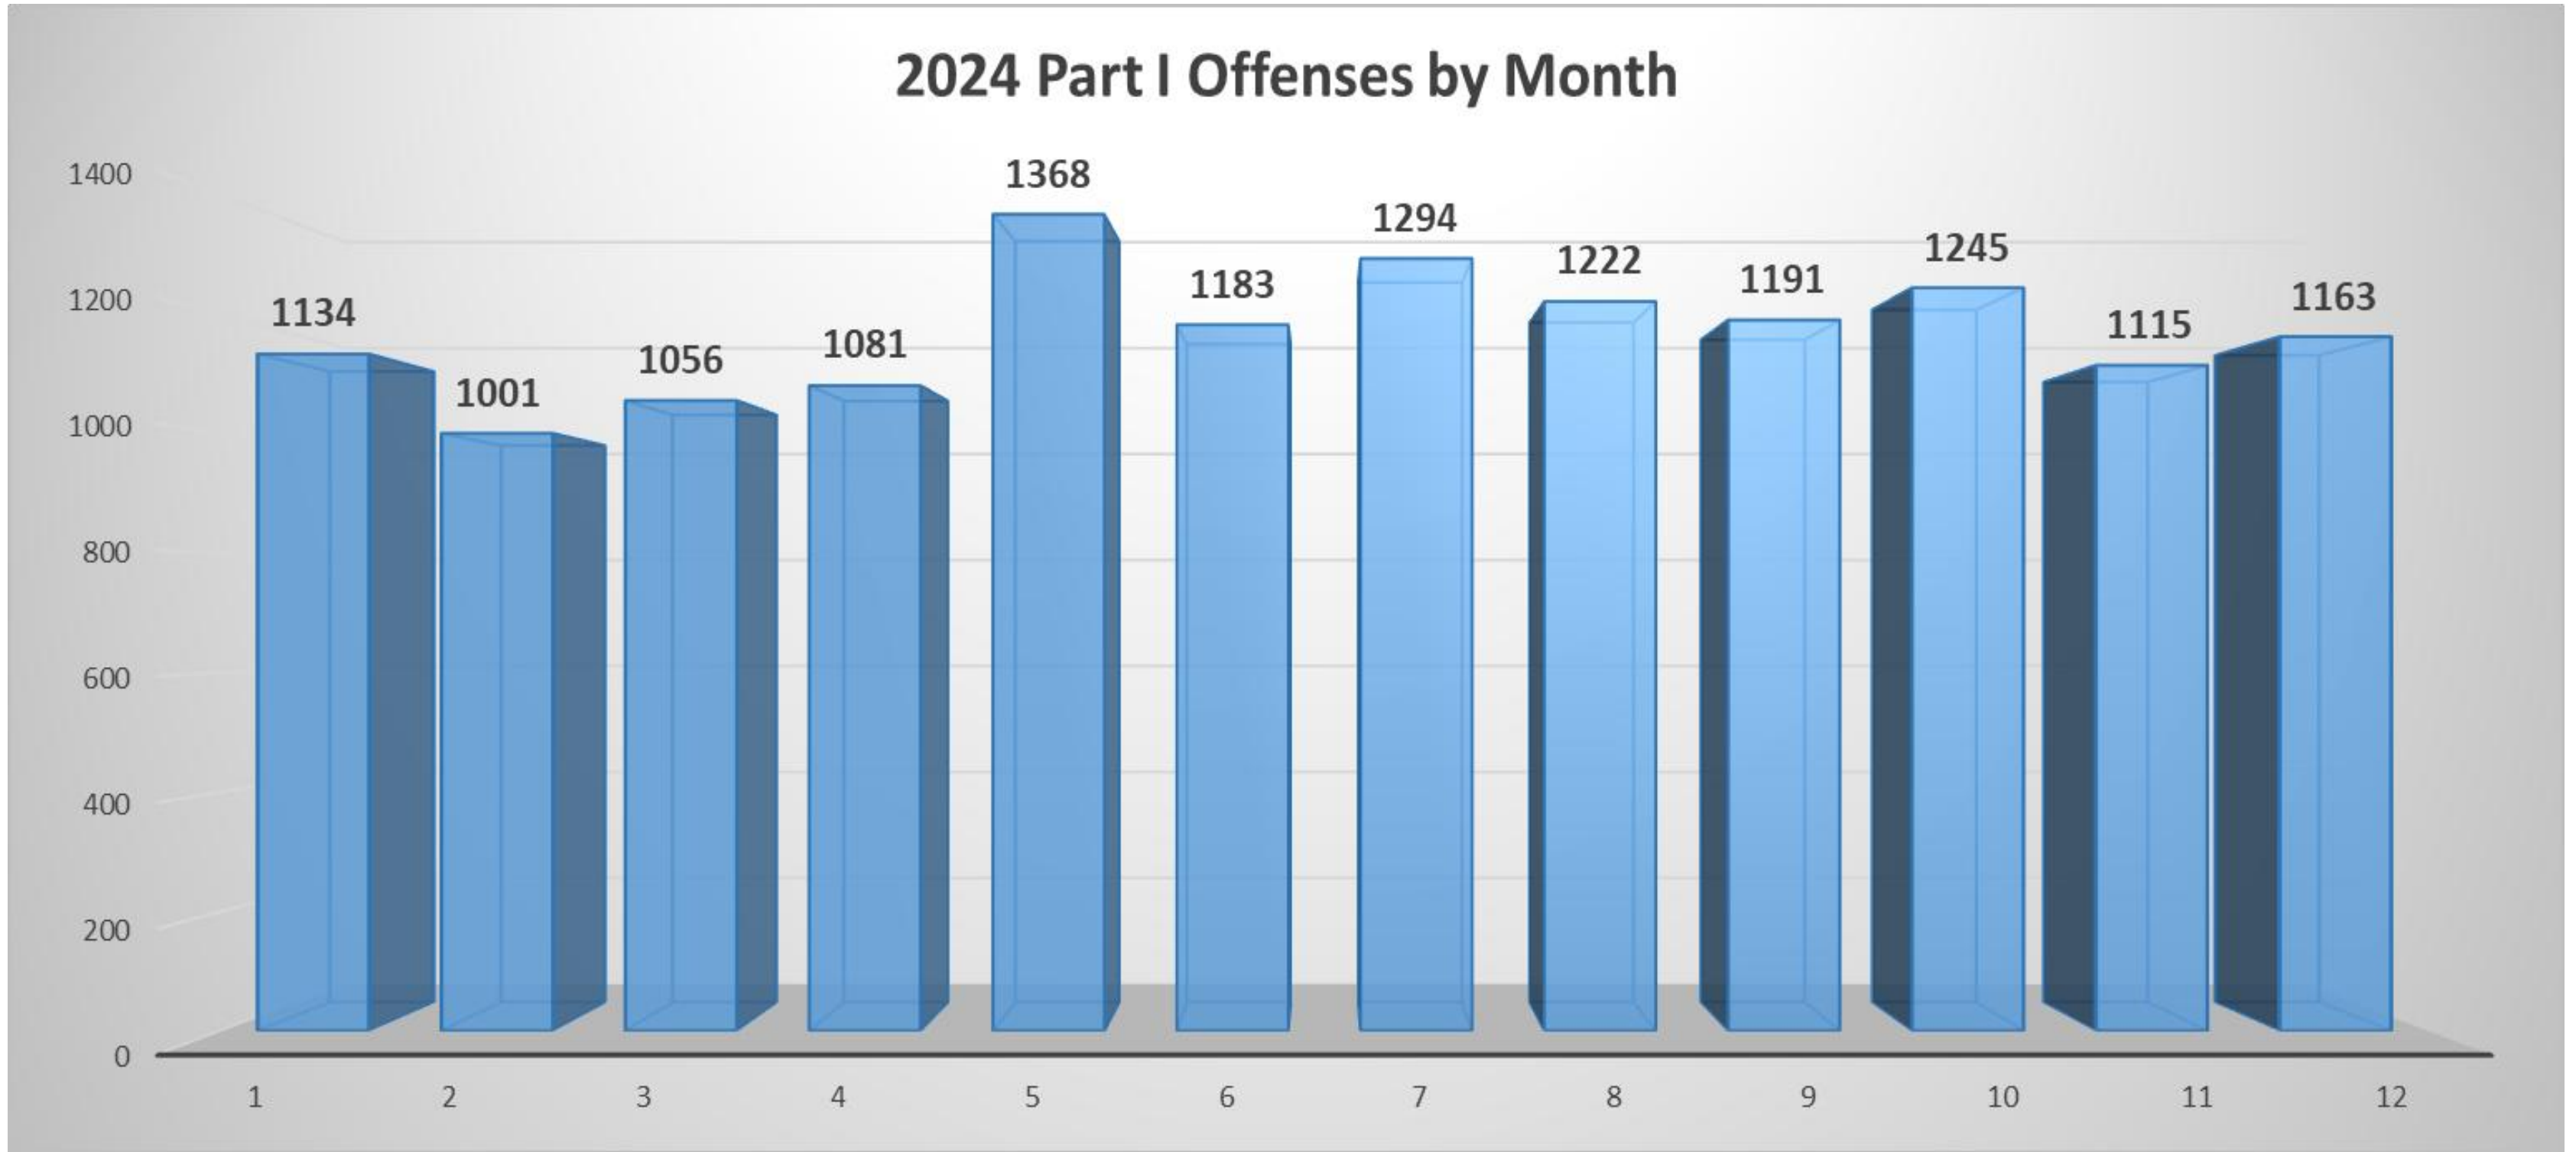

2024

OFFENSE	Jan	Feb	Mar	Apr	May	Jun	Jul	Aug	Sep	Oct	Nov	Dec	TOTAL
All Homicide Offenses	3	4	3	2	5	3	5	5	1	4	2	0	37
Forcible Rape	17	11	11	16	16	15	21	17	14	25	11	16	190
Robbery	27	22	23	27	44	45	44	28	42	42	50	40	434
Aggravated Assault	235	169	235	242	274	221	239	268	218	230	192	225	2748
Violent Crime	282	206	272	287	339	284	309	318	275	301	255	281	3409
Burglary/B & E	182	133	97	134	171	176	171	154	171	137	125	161	1812
Larceny	582	588	611	589	785	663	722	667	656	735	666	679	7943
Stolen Vehicle	88	74	76	71	73	60	92	83	89	72	71	51	900
Property Crime	852	795	784	794	1029	899	985	904	916	944	862	891	10655
TOTAL	1134	1001	1056	1081	1368	1183	1294	1222	1191	1245	1117	1172	14064

These figures represent the data extracted from the LRPD's Records Management System and can fluctuate from month-to-month as incidents are investigated further and possibly reclassified.

#FORWARDTOGETHER

2024

2024 Part I Offenses by Month

CLR

#FORWARDTOGETHER