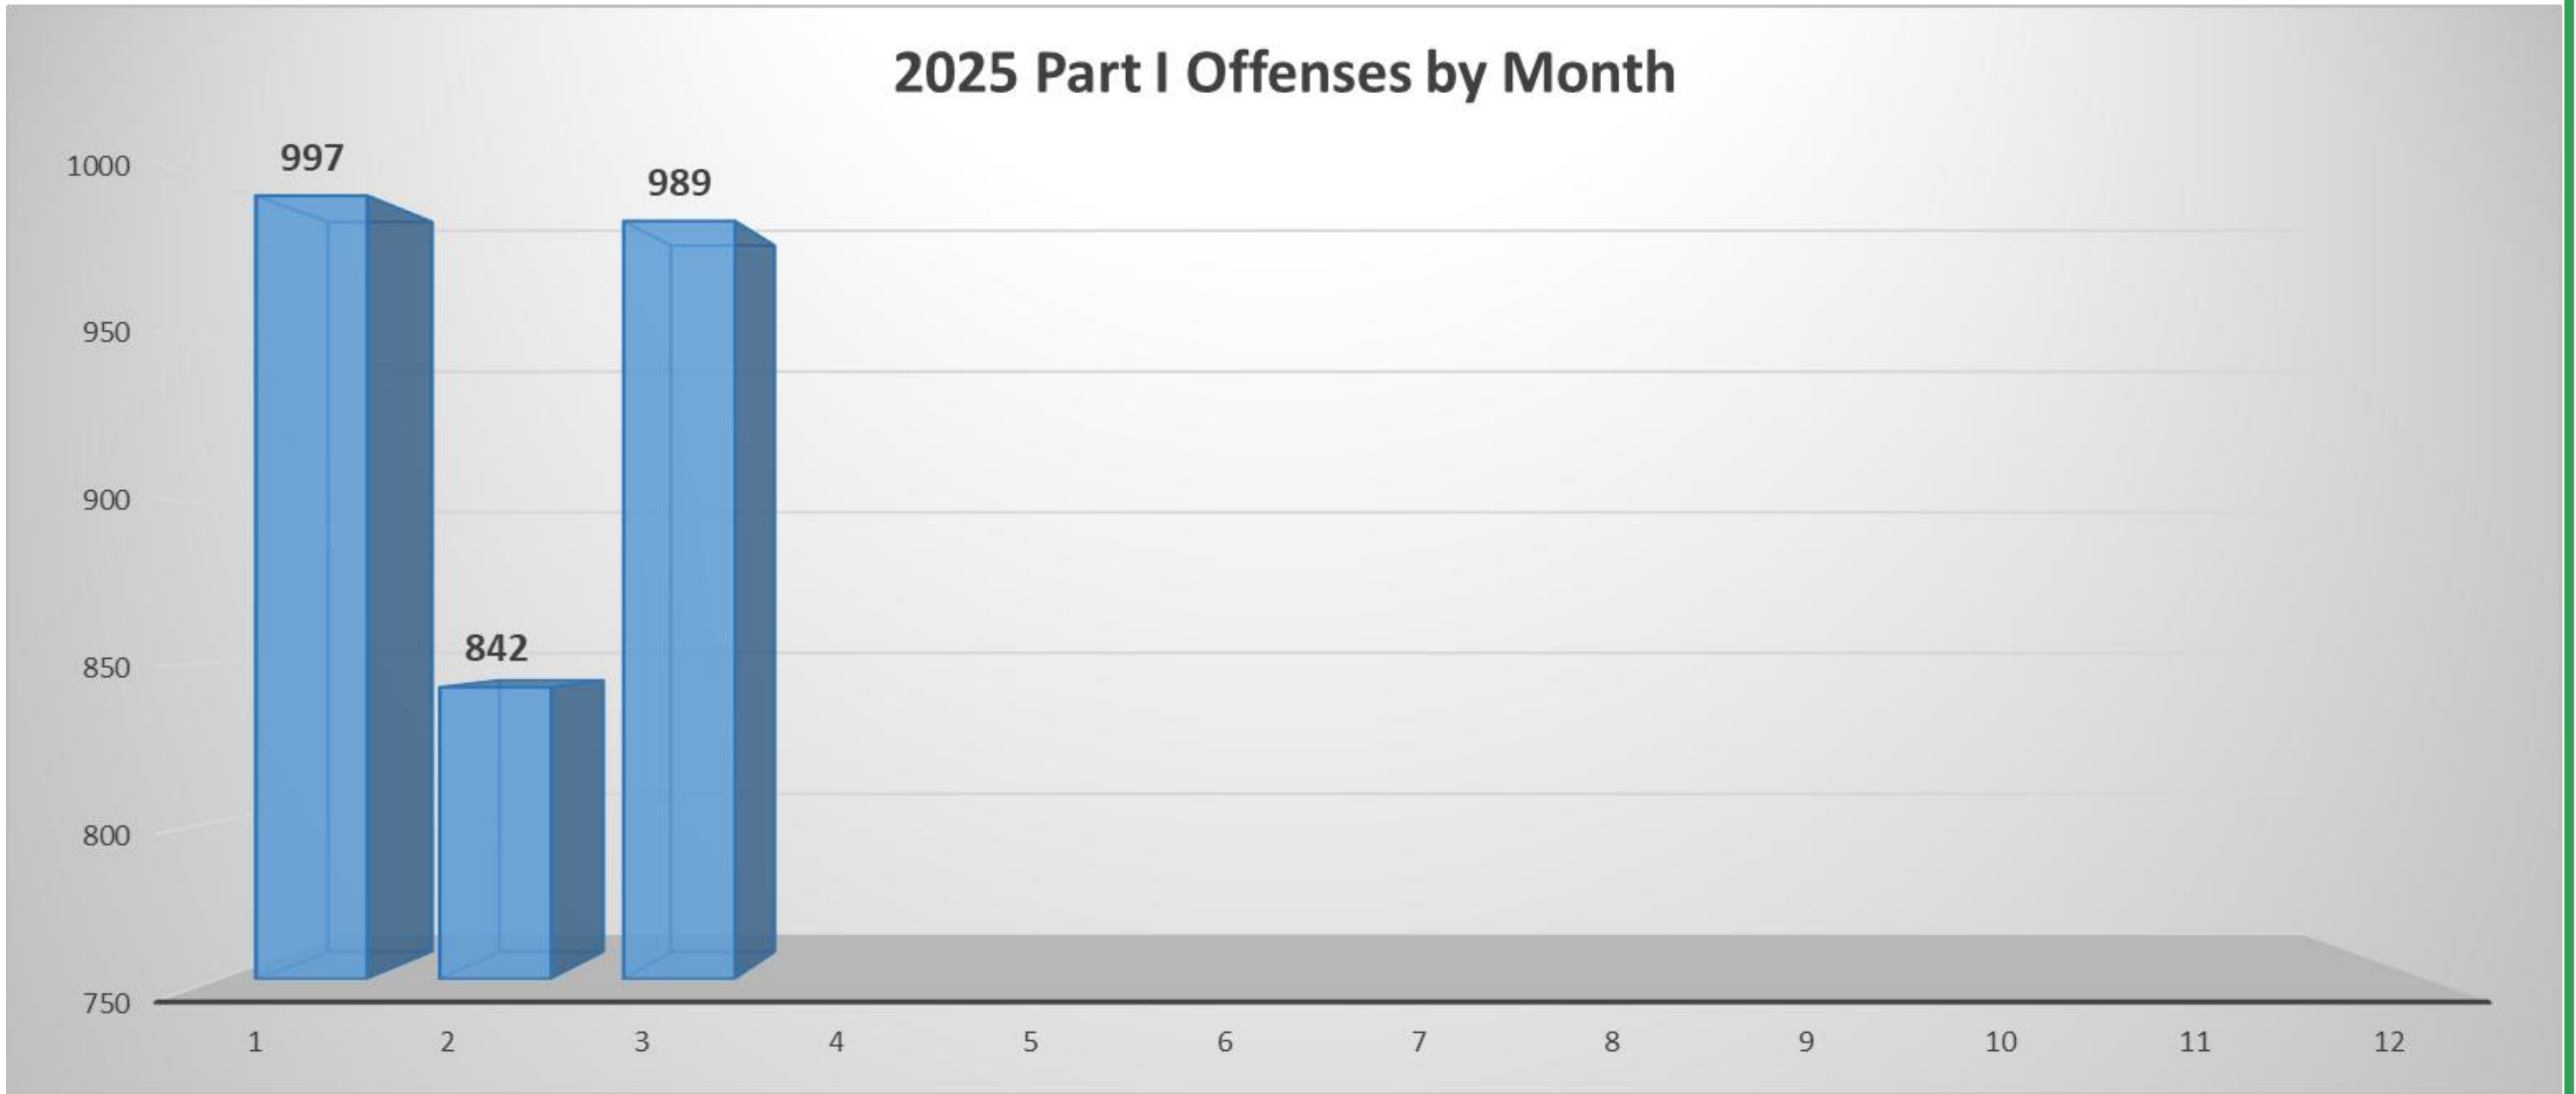

2025

OFFENSE	Jan	Feb	Mar	Apr	May	Jun	Jul	Aug	Sep	Oct	Nov	Dec	TOTAL
All Homicide Offenses	8	8	2										18
Forcible Rape	15	8	17										40
Robbery	35	29	21										85
Aggravated Assault	208	202	215										625
Violent Crime	266	247	255										768
Burglary/B & E	129	113	144										386
Larceny	555	445	534										1534
Stolen Vehicle	47	37	56										140
Property Crime	731	595	734										2060
TOTAL	997	842	989										2828

These figures represent the data extracted from the LRPD's Records Management System and can fluctuate from month-to-month as incidents are investigated further and possibly reclassified.

CLR

#FORWARDTOGETHER

2025

2025 Part I Offenses by Month

CLR

#FORWARDTOGETHER