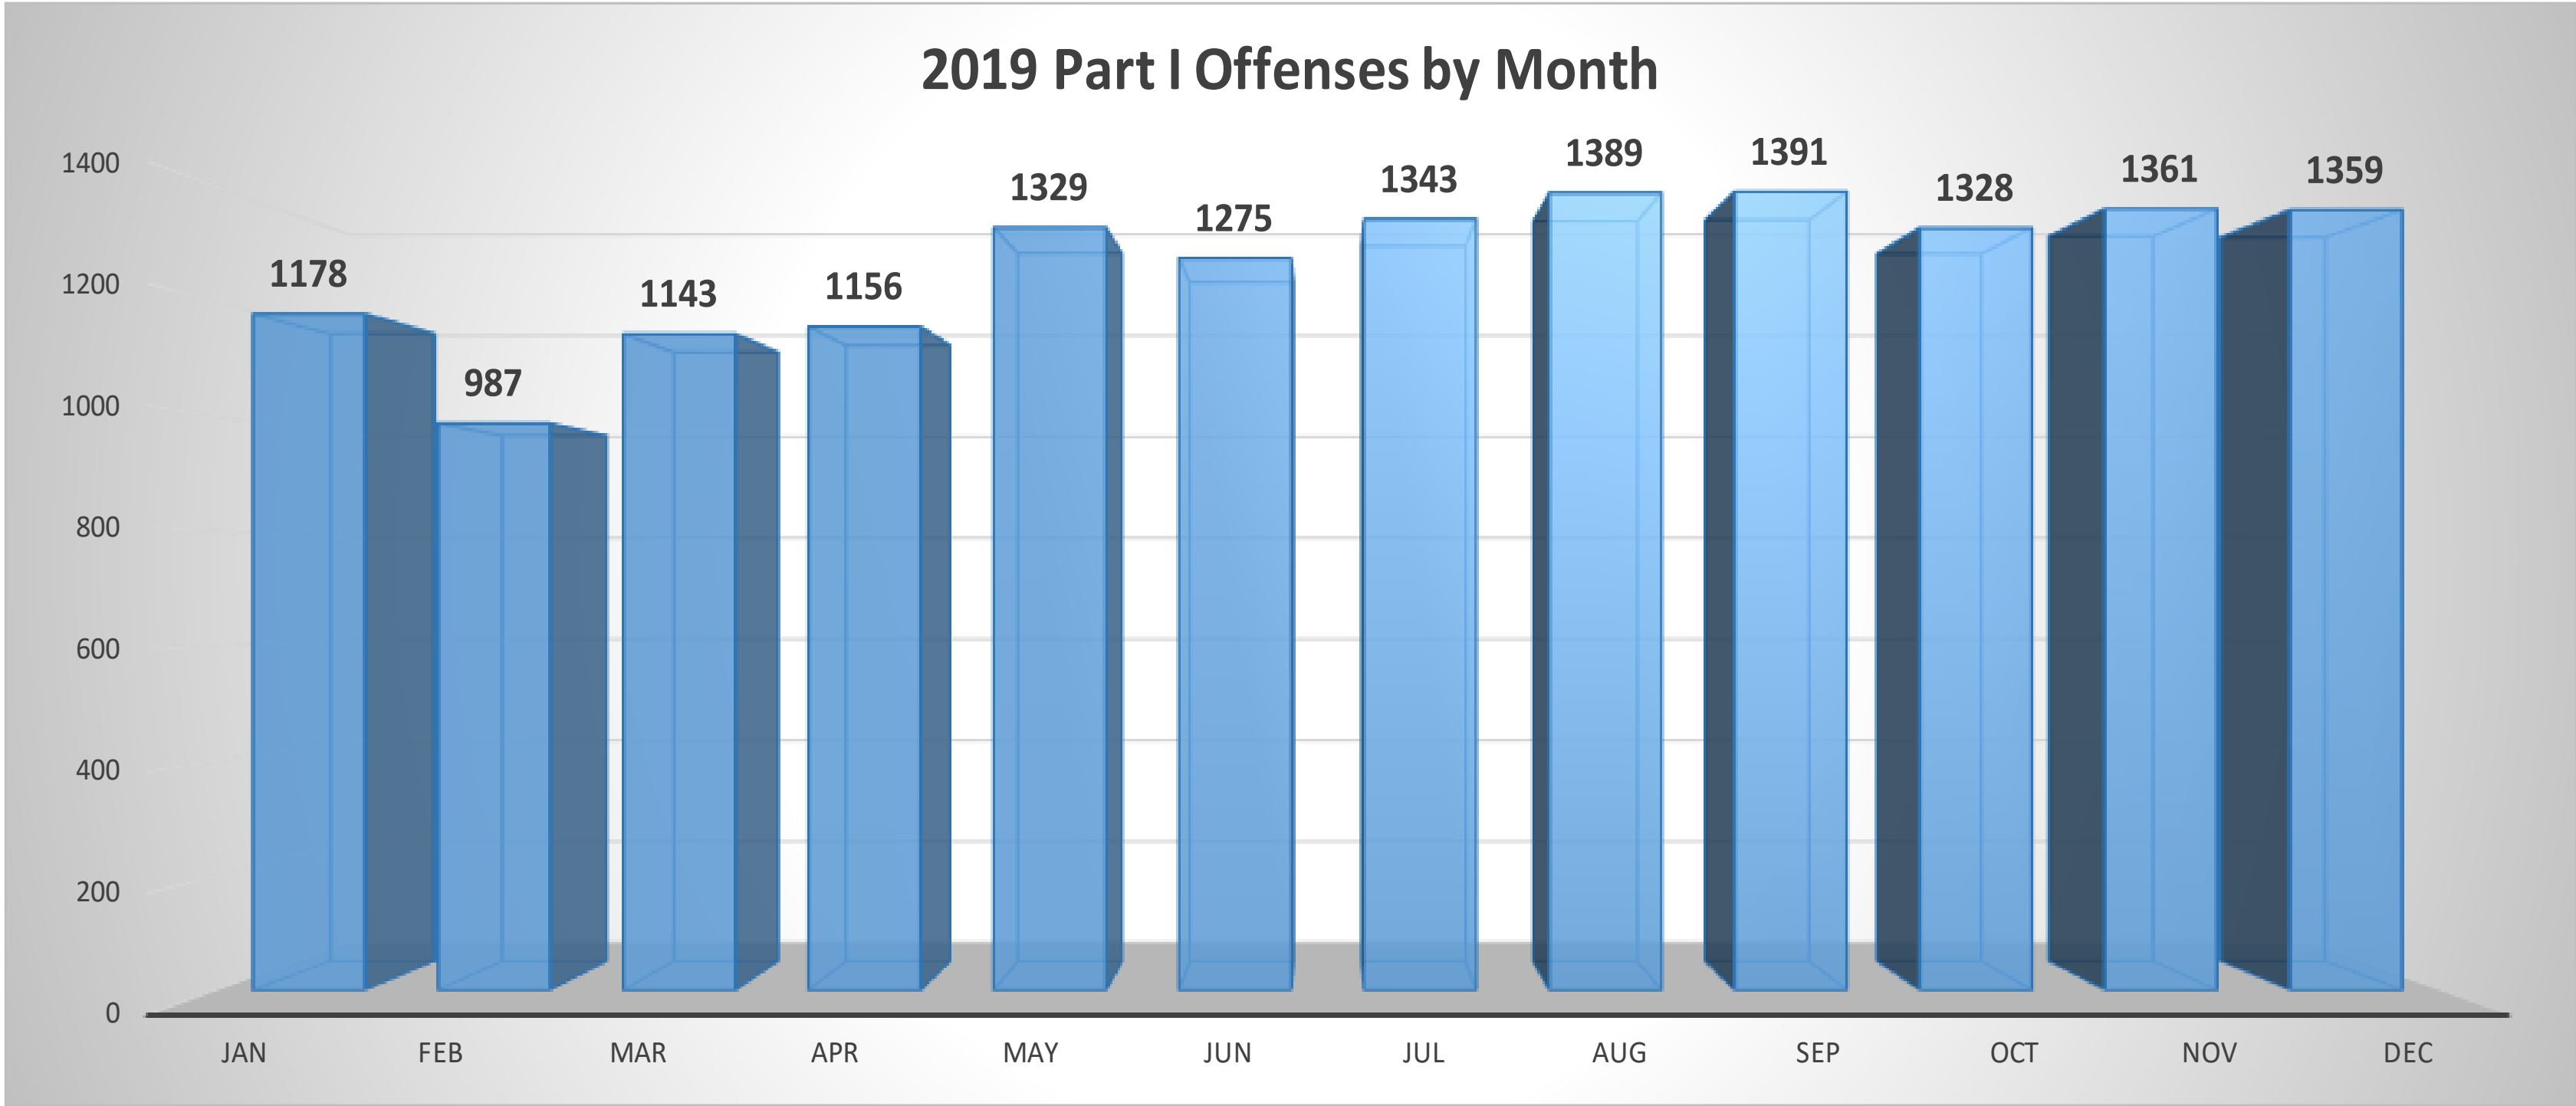

2019

OFFENSE	Jan	Feb	Mar	Apr	May	Jun	Jul	Aug	Sep	Oct	Nov	Dec	TOTAL
All Homicide Offenses	9	3	2	2	2	4	4	5	7	0	4	1	43
Forcible Rape	17	14	21	17	15	17	12	8	22	22	9	17	191
Robbery	28	37	26	20	32	33	31	34	34	39	45	37	396
Aggravated Assault	195	135	175	244	229	213	253	208	211	139	219	164	2385
Violent Crime	249	189	224	283	278	267	300	255	274	200	277	219	3015
Burglary/B & E	122	106	117	135	170	165	156	174	181	144	156	151	1777
Larceny	717	626	717	669	794	756	808	876	824	900	830	895	9412
Stolen Vehicle	90	66	85	69	87	87	79	84	112	84	98	94	1035
Property Crime	929	798	919	873	1051	1008	1043	1134	1117	1128	1084	1140	12224
TOTAL	1178	987	1143	1156	1329	1275	1343	1389	1391	1328	1361	1359	15239

These figures represent the data extracted from the LRPD's Records Management System and can fluctuate from month-to-month as incidents are investigated further and possibly reclassified.

CLR

#FORWARDTOGETHER

2019

2019 Part I Offenses by Month

CLR

#FORWARDTOGETHER