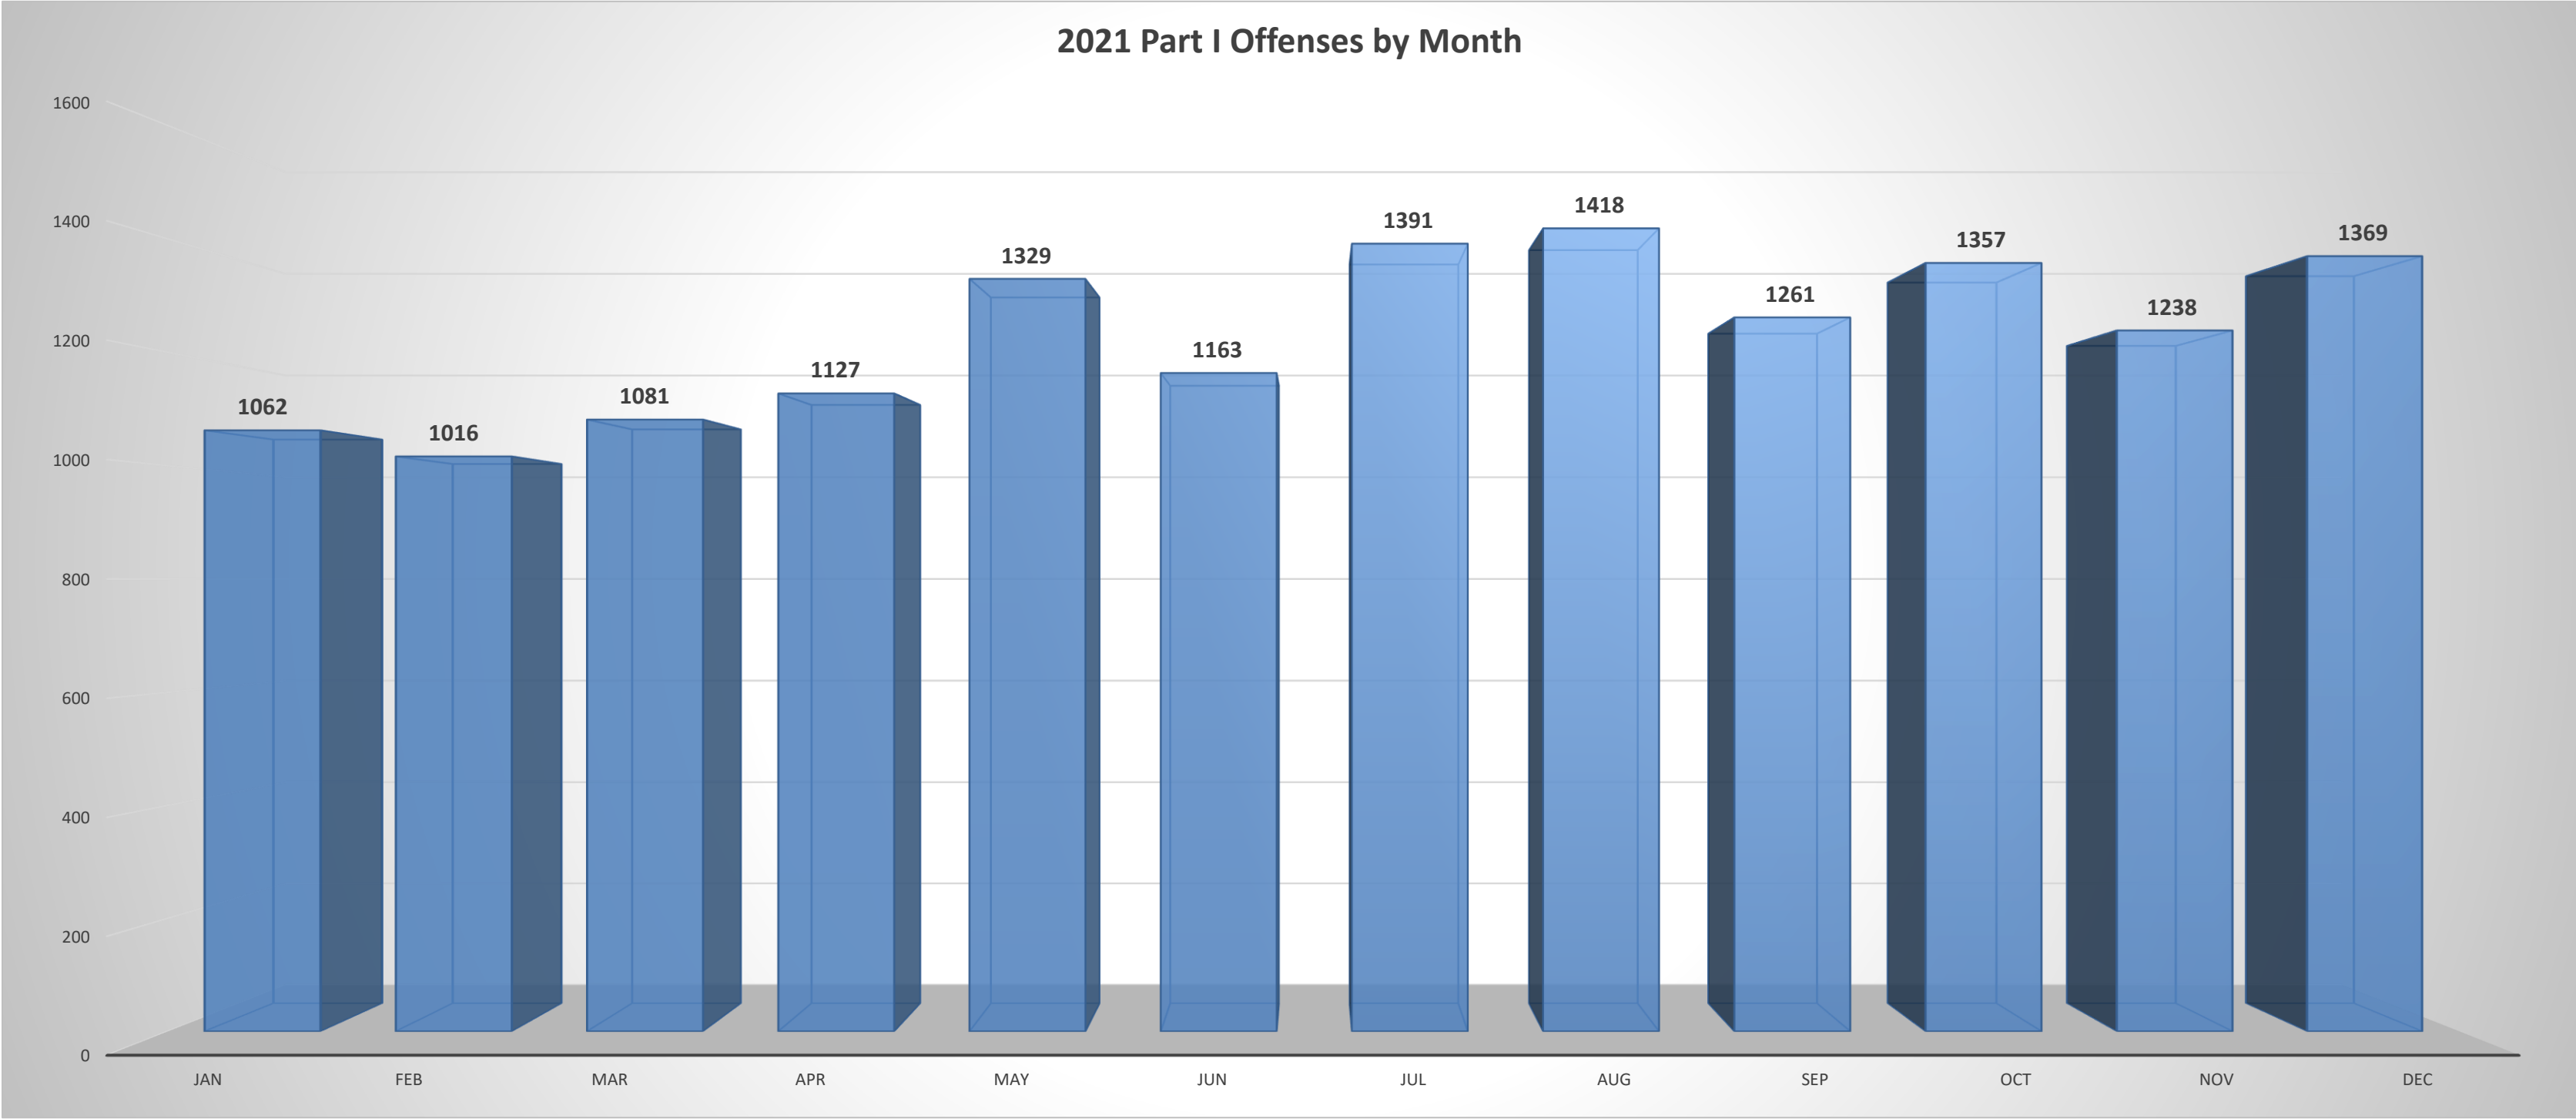

2021

OFFENSE	Jan	Feb	Mar	Apr	May	Jun	Jul	Aug	Sep	Oct	Nov	Dec	TOTAL
All Homicide Offenses	5	4	3	9	5	4	10	4	7	3	6	5	65
Forcible Rape	18	19	16	20	21	15	20	17	13	10	19	10	198
Robbery	21	23	22	20	32	25	41	32	45	60	38	37	396
Aggravated Assault	219	214	251	274	351	299	344	328	273	306	250	318	3427
Violent Crime	263	260	292	323	409	343	415	381	338	379	313	370	4086
Burglary/B & E	162	149	125	121	150	146	151	214	156	170	170	219	1933
Larceny	543	531	578	608	691	589	736	736	676	703	665	690	7746
Stolen Vehicle	94	76	86	75	79	85	89	87	91	105	90	90	1047
Property Crime	799	756	789	804	920	820	976	1037	923	978	925	999	10726
TOTAL	1062	1016	1081	1127	1329	1163	1391	1418	1261	1357	1238	1369	14812

These figures represent the data extracted from the LRPD's Records Management System and can fluctuate from month-to-month as incidents are investigated further and possibly reclassified.

CLR

#FORWARDTOGETHER

2021

2021 Part I Offenses by Month

CLR

#FORWARDTOGETHER