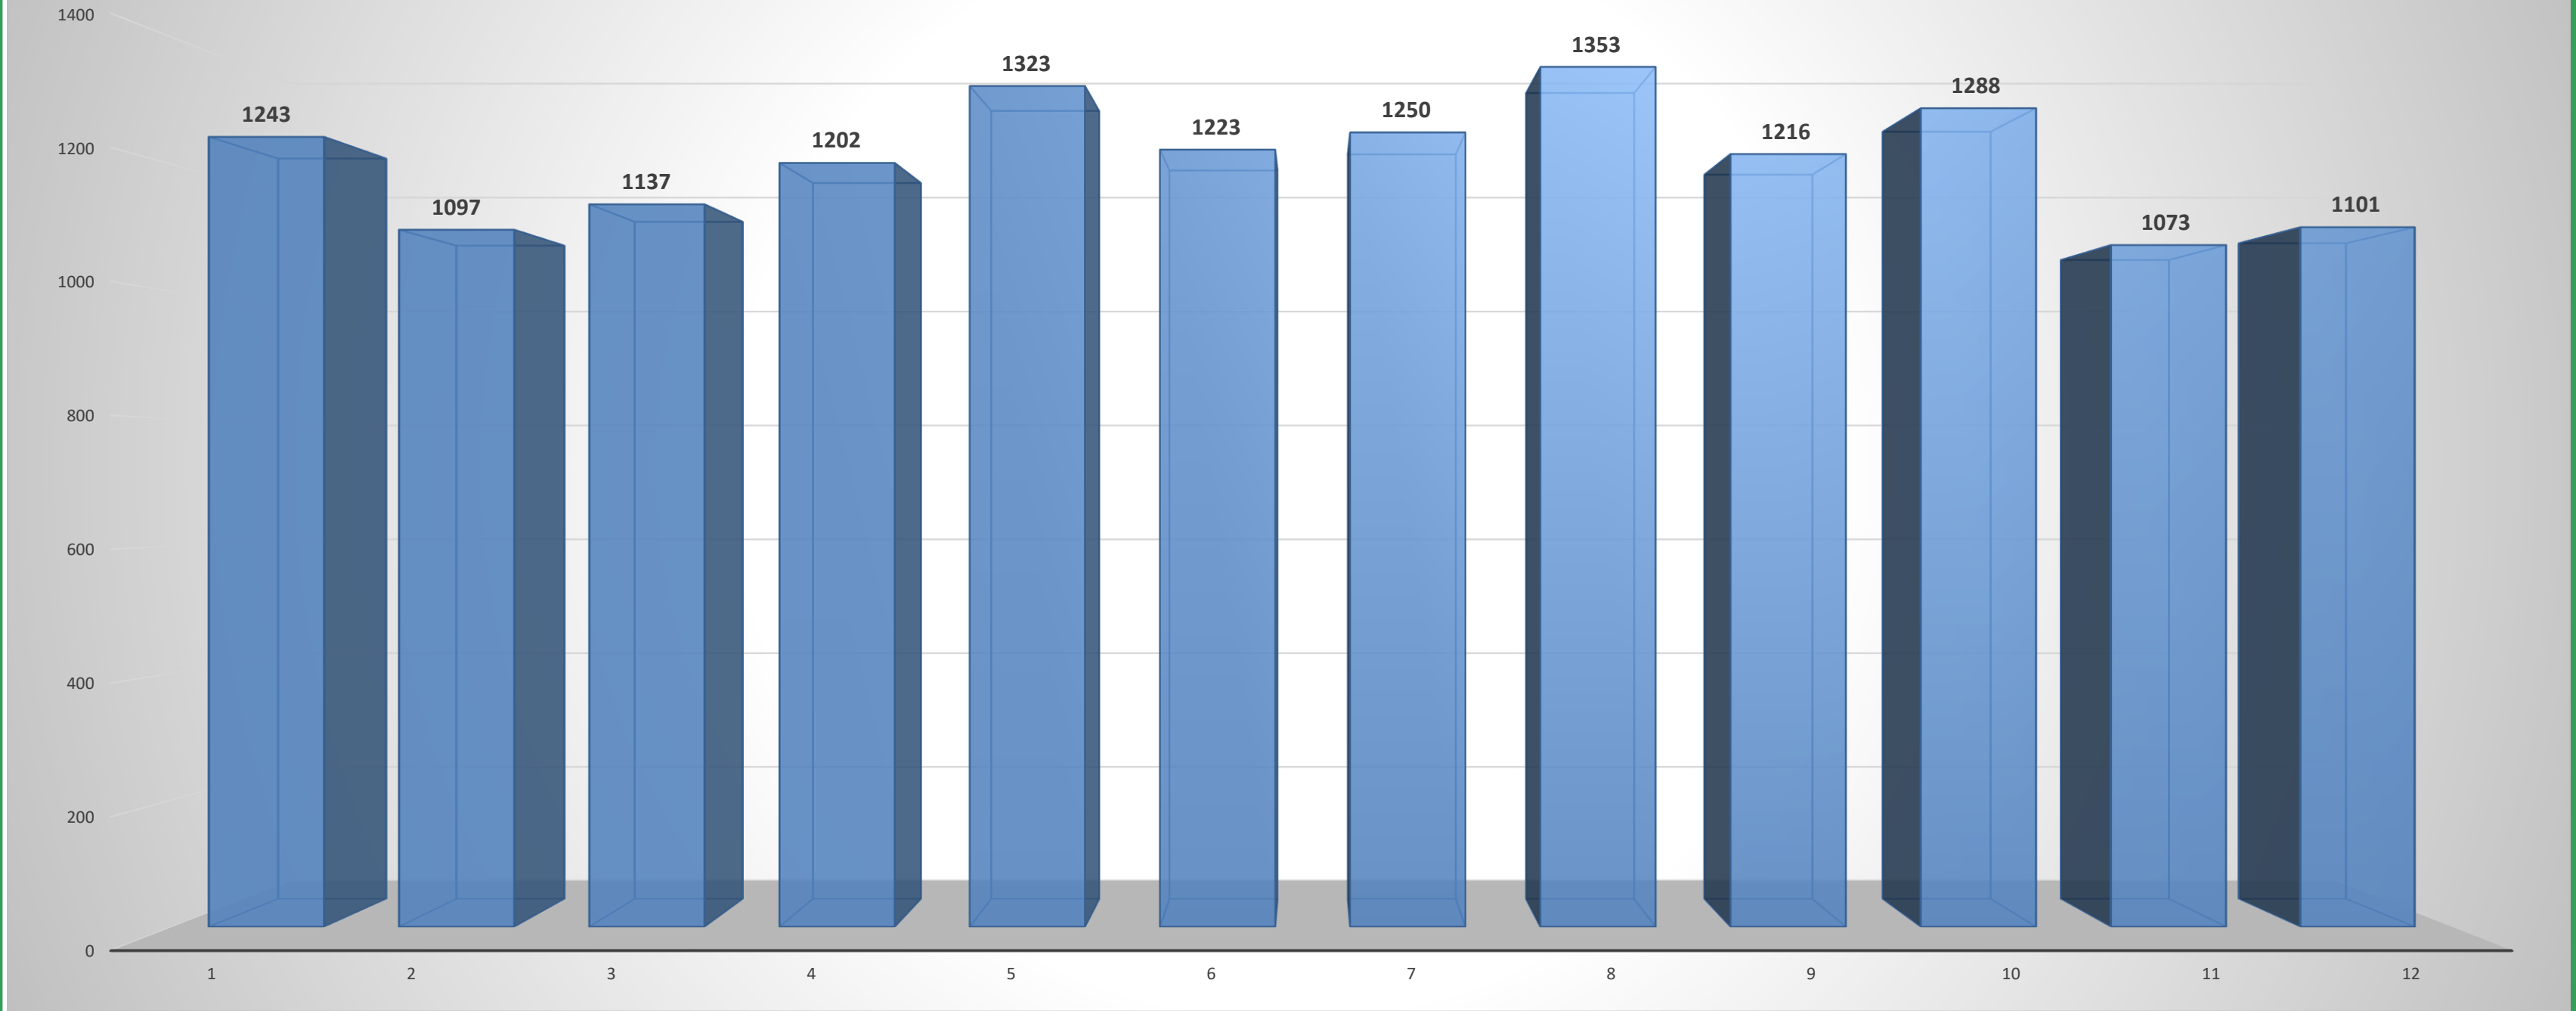

2022

OFFENSE	Jan	Feb	Mar	Apr	May	Jun	Jul	Aug	Sep	Oct	Nov	Dec	TOTAL
All Homicide Offenses	6	6	4	13	7	6	6	4	9	9	5	6	81
Forcible Rape	12	12	21	16	16	17	19	17	18	28	15	17	208
Robbery	39	32	25	32	50	38	35	37	27	37	42	33	427
Aggravated Assault	269	247	221	236	280	249	277	291	254	250	182	214	2970
Violent Crime	326	297	271	297	353	310	337	349	308	324	244	270	3686
Burglary/B & E	195	135	143	183	159	152	169	193	133	179	132	126	1899
Larceny	611	565	647	648	717	687	657	725	693	699	595	627	7871
Stolen Vehicle	111	100	76	74	94	74	87	86	82	86	102	78	1050
Property Crime	917	800	866	905	970	913	913	1004	908	964	829	831	10820
TOTAL	1243	1097	1137	1202	1323	1223	1250	1353	1216	1288	1073	1101	14506

These figures represent the data extracted from the LRPD's Records Management System and can fluctuate from month-to-month as incidents are investigated further and possibly reclassified.

CLR

#FORWARDTOGETHER

2022

2022 Part I Offenses by Month

CLR

#FORWARDTOGETHER